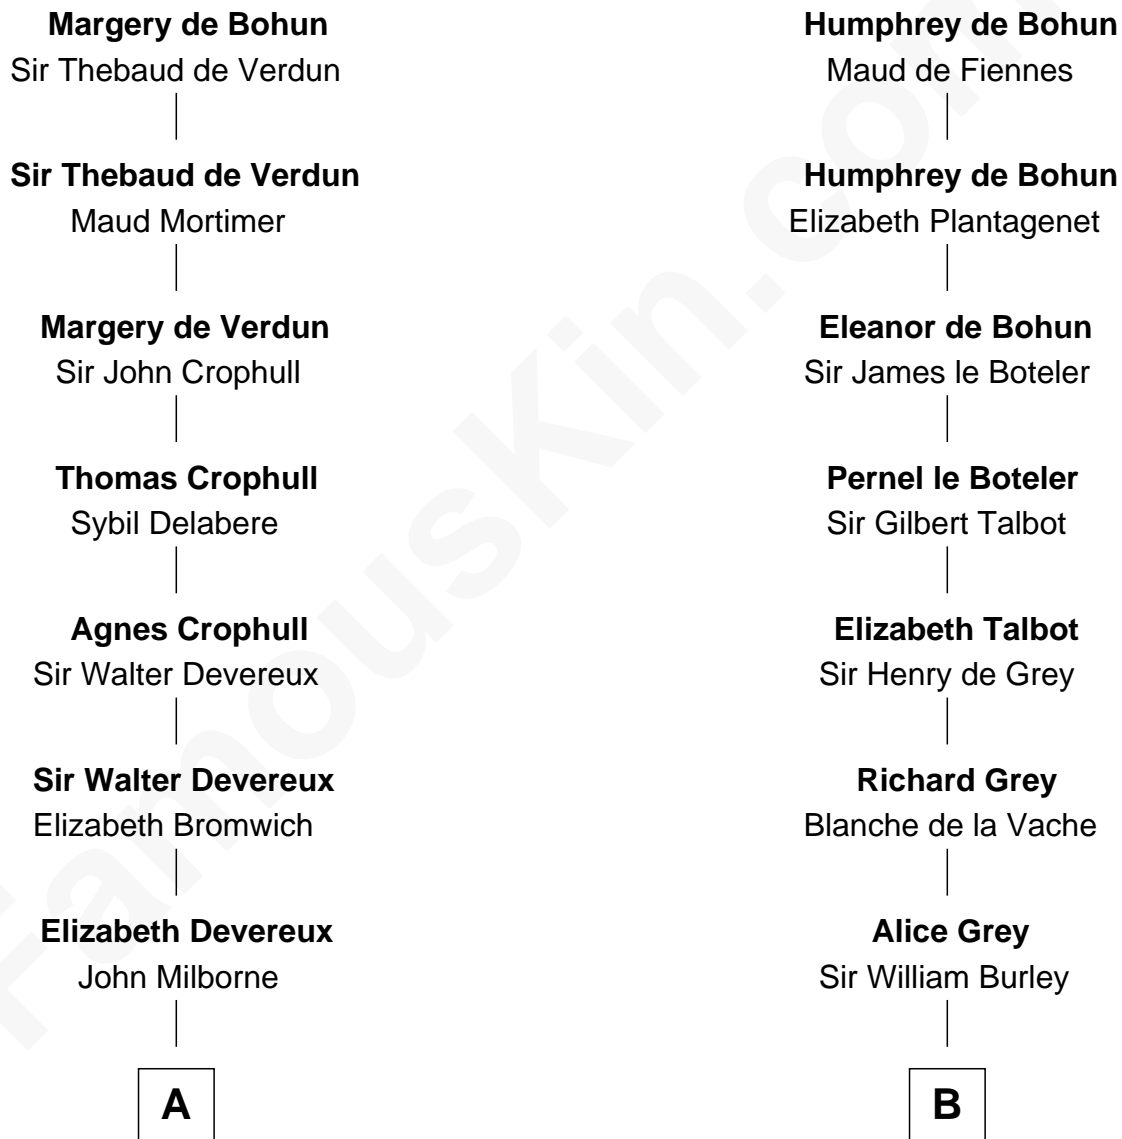

### Button Gwinnett

*Signer of the Declaration of Independence*

16th cousin 1 time removed of

### Richard More

*(c1614 - c1696) Mayflower passenger 1620*

**MAYFLOWER**

**Sir Humphrey de Bohun**

Eleanor de Braiose

**A**

**Simon Milborne**  
Jane Baskerville

**Anne Milborne**  
William Rudhall

**Elizabeth Rudhall**  
William Hugford

**John Hugford**  
Elizabeth Fettiplace

**Margaret Hugford**  
John Hugford

**Margaret Hugford**  
William Laurence

**Elizabeth Laurence**  
George Gwinnett

**George Gwinnett**  
Elizabeth Randle