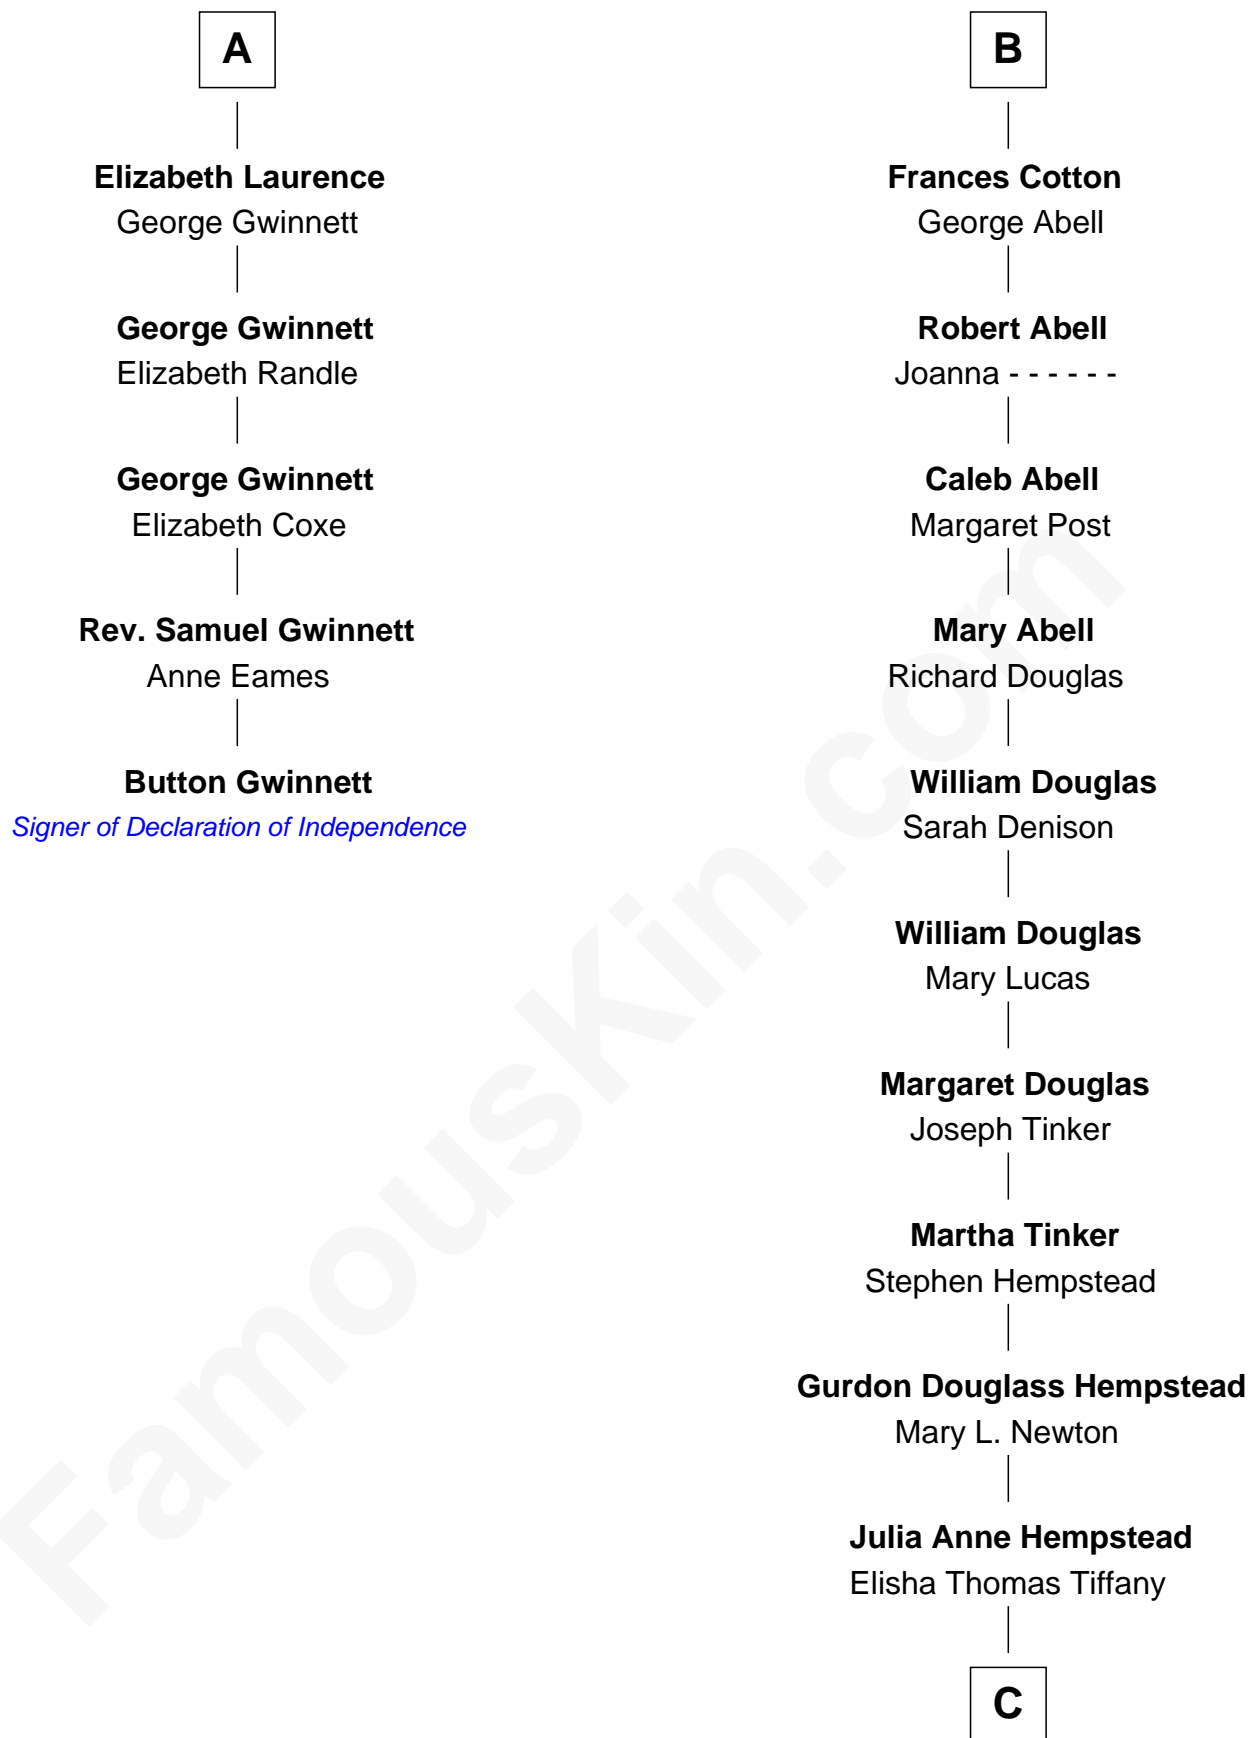

FamousKin.com

Relationship Chart of

Button Gwinnett

Signer of the Declaration of Independence

11th cousin 9 times removed of

Richard Gere

Movie Actor

Sir Walter Devereux

Sir Walter Devereux

Elizabeth Merbery

Sir Walter Devereux

Anne Ferrers

Elizabeth Devereux

Sir Richard Corbet

Sir Robert Corbet

Elizabeth Vernon

Dorothy Corbet

Sir Richard Mainwaring

Sir Arthur Mainwaring

Margaret Mainwaring

Mary Mainwaring

Richard Cotton

B

C