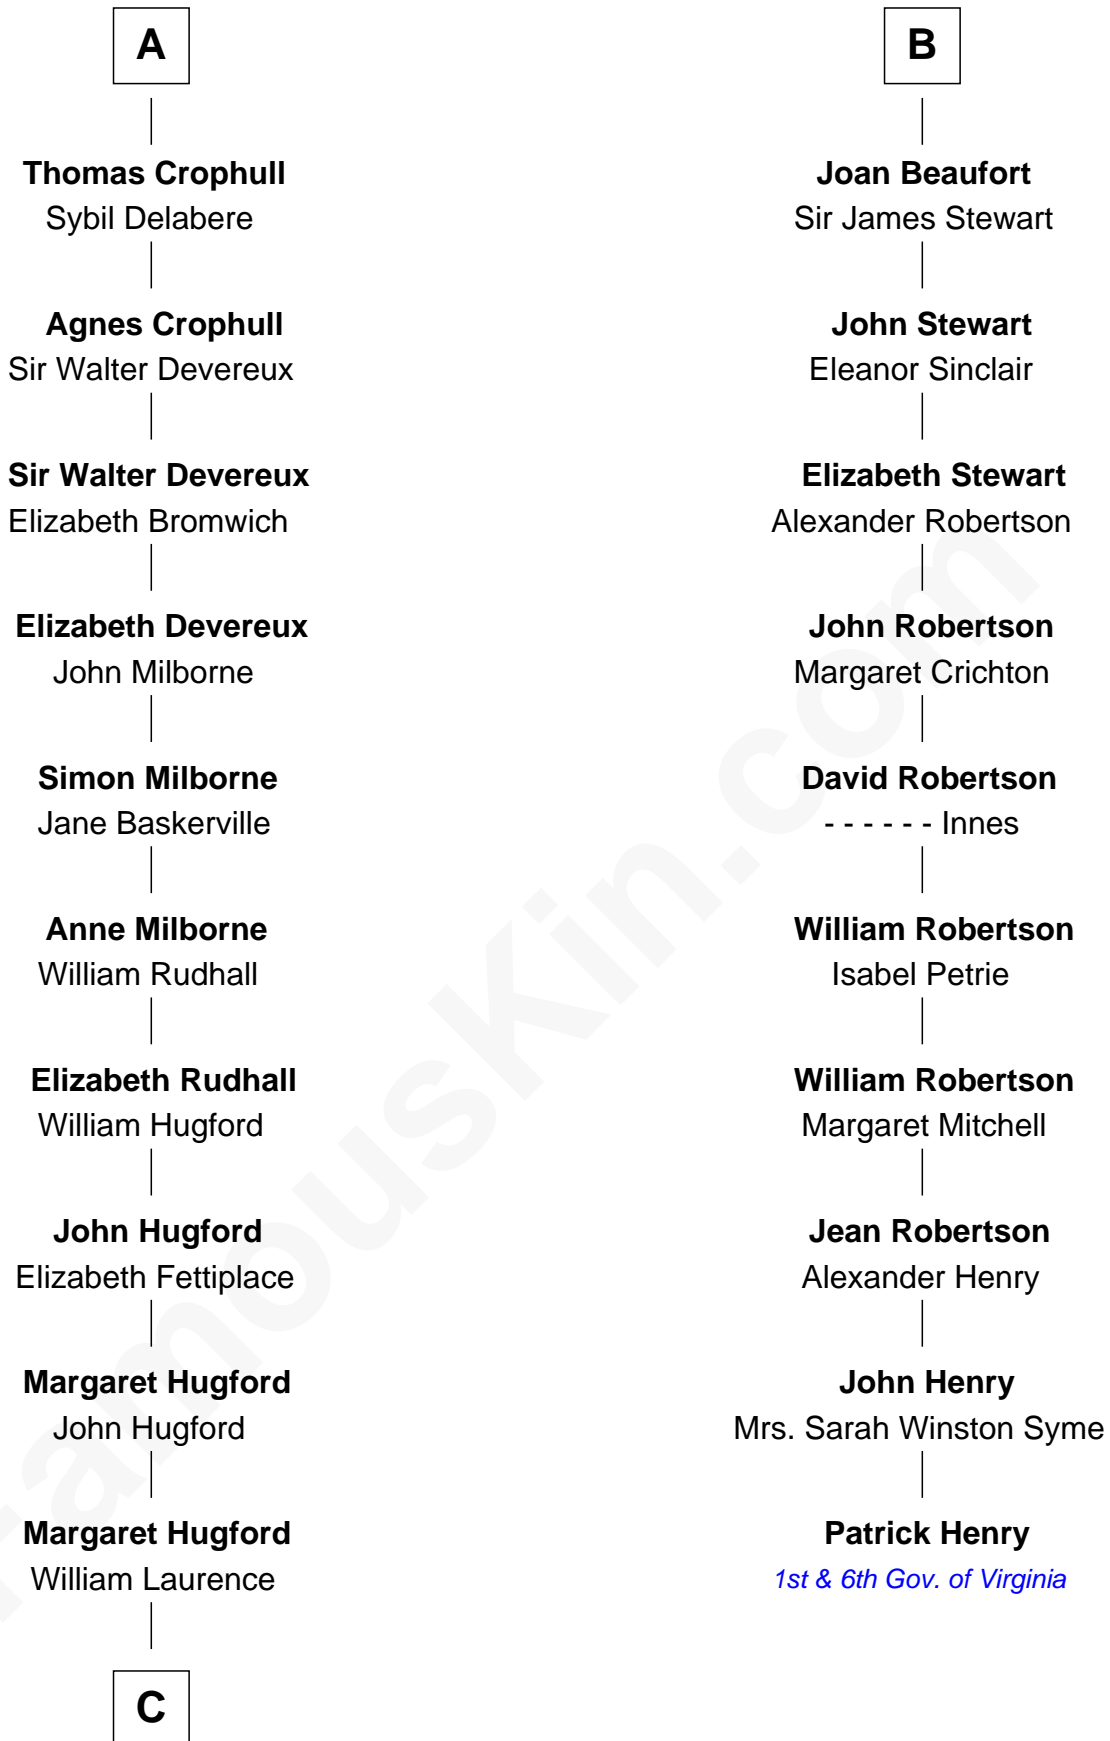

### Button Gwinnett

*Signer of the Declaration of Independence*

**16th cousin 5 times removed of**

Edmund Plantagenet

**Henry Plantagenet**

Maud de Chaworth

**Eleanor Plantagenet**

Richard Fitzalan

**Alice Fitzalan**

Sir Thomas de Holand

**Margaret de Holand**

Sir John Beaufort

**B**

**C**

—  
**Elizabeth Laurence**

George Gwinnett

—  
**George Gwinnett**

Elizabeth Randle

—  
**George Gwinnett**