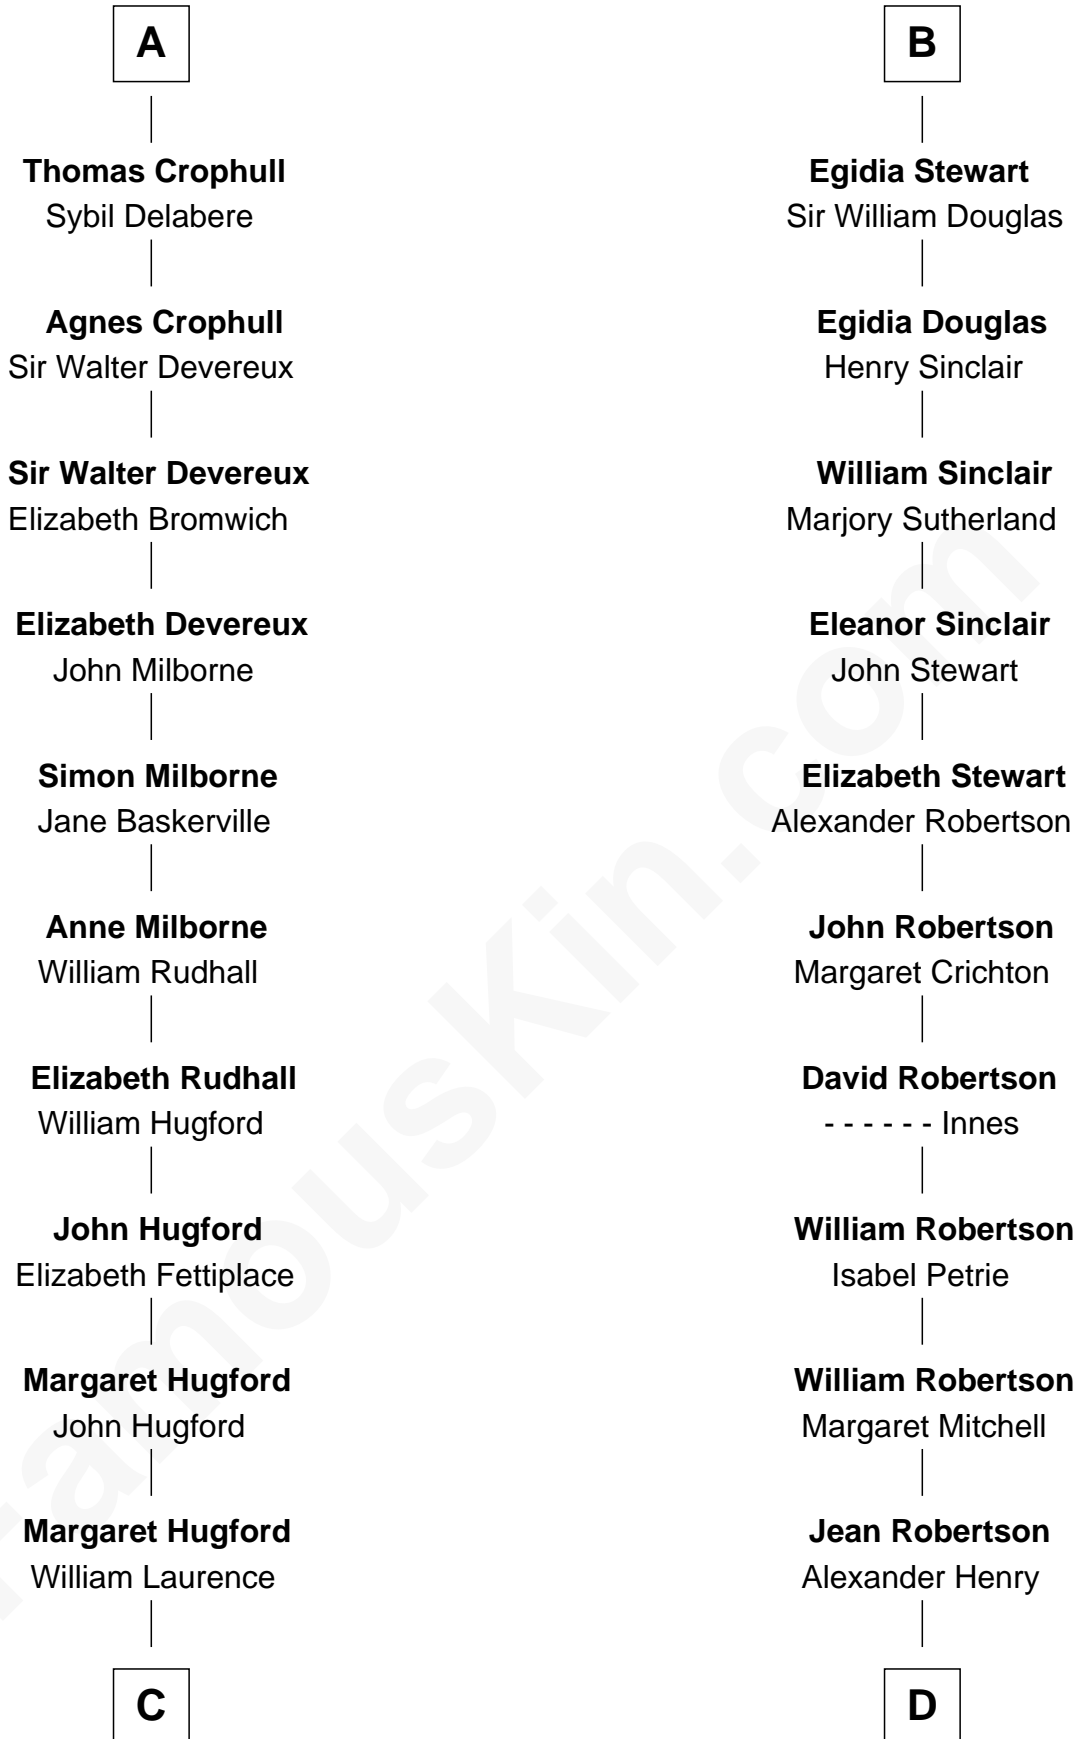

FamousKin.com

Relationship Chart of

Button Gwinnett

Signer of the Declaration of Independence

18th cousin 3 times removed of

Patrick Henry

1st and 6th Governor of Virginia

Henry of Huntingdon

Robert I, King of Scotland

Isabella of Mar

Marjorie Bruce

Walter Stewart

Robert II, King of Scotland

Euphemia of Ross

B

C