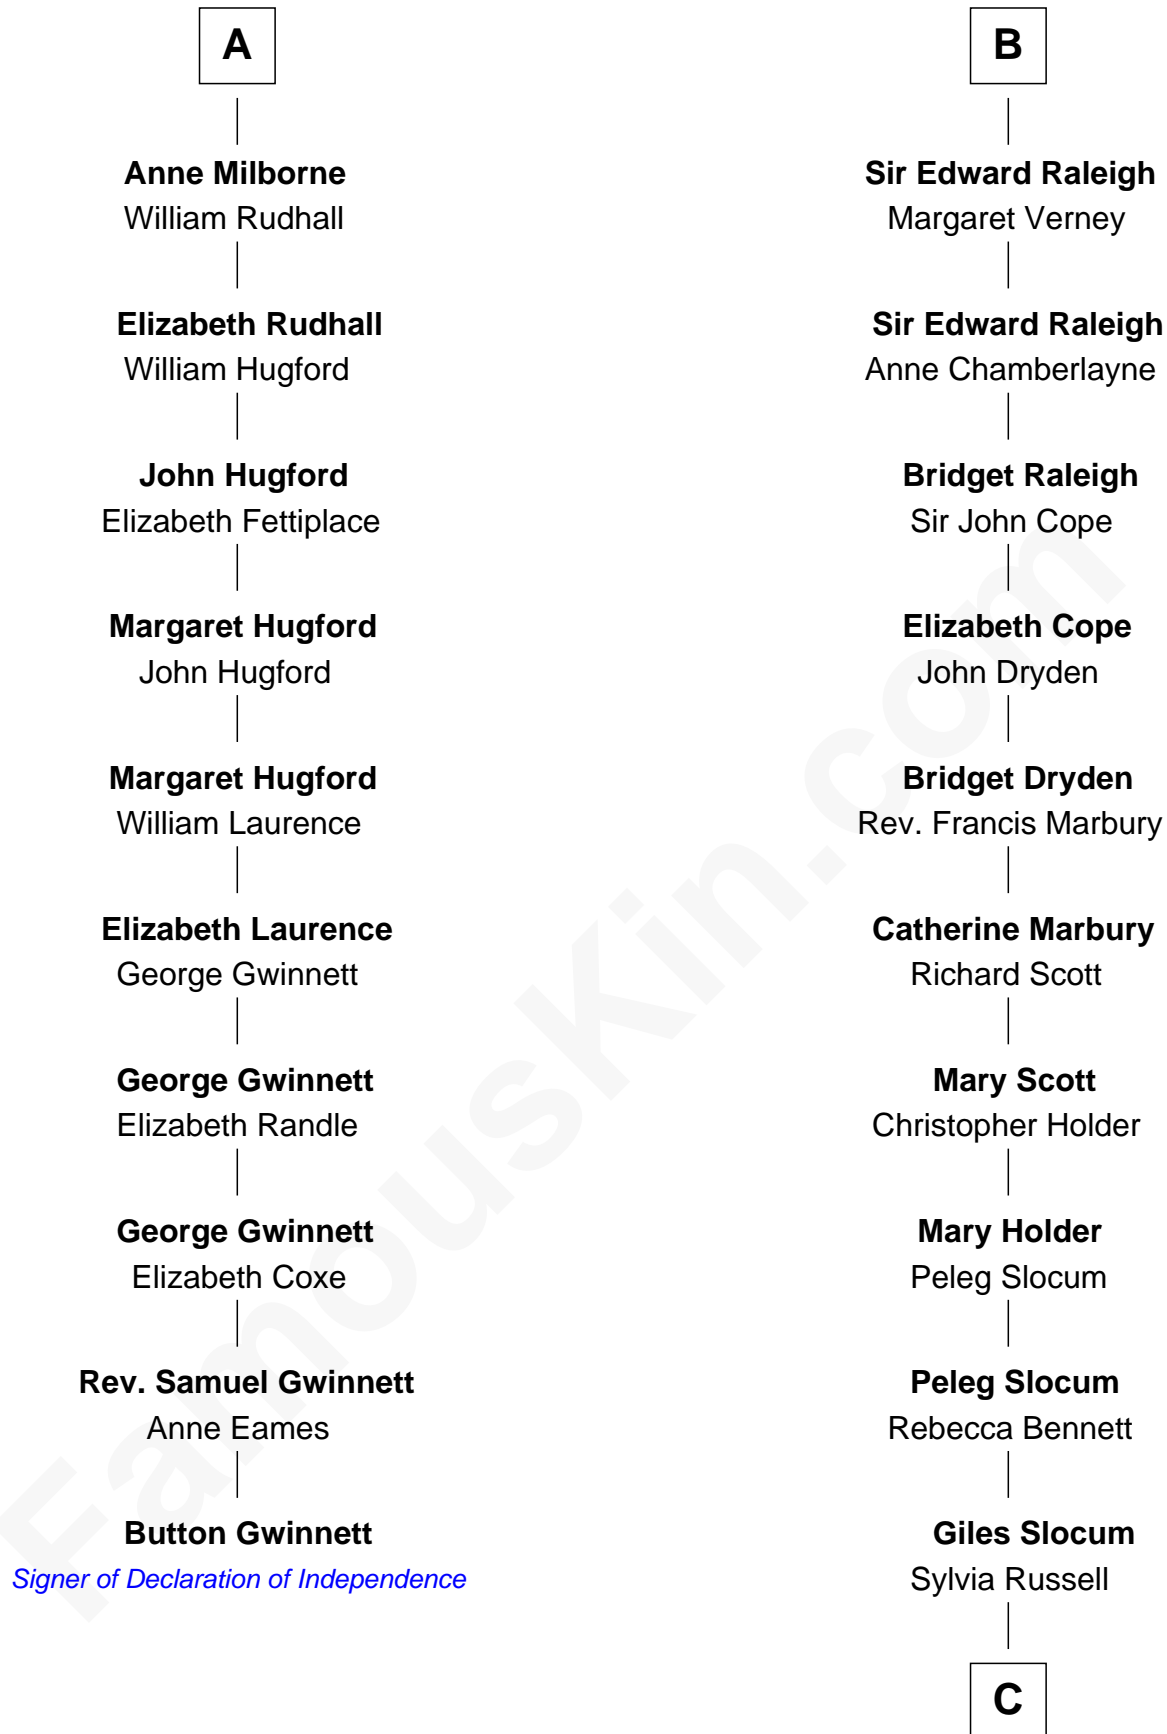

FamousKin.com

Relationship Chart of

Button Gwinnett

Signer of the Declaration of Independence

16th cousin 4 times removed of

Hetty Green

"The Witch of Wall Street"

Sir Edmund Mortimer

Margaret de Fiennes

C

—
Abigail Slocum

Isaac Howland

—
Mehitable Howland

Gideon Howland

—
Abby Slocum Howland

Edward Mott Robinson

—
Hetty Green

"The Witch of Wall Street"

FamousKin.com