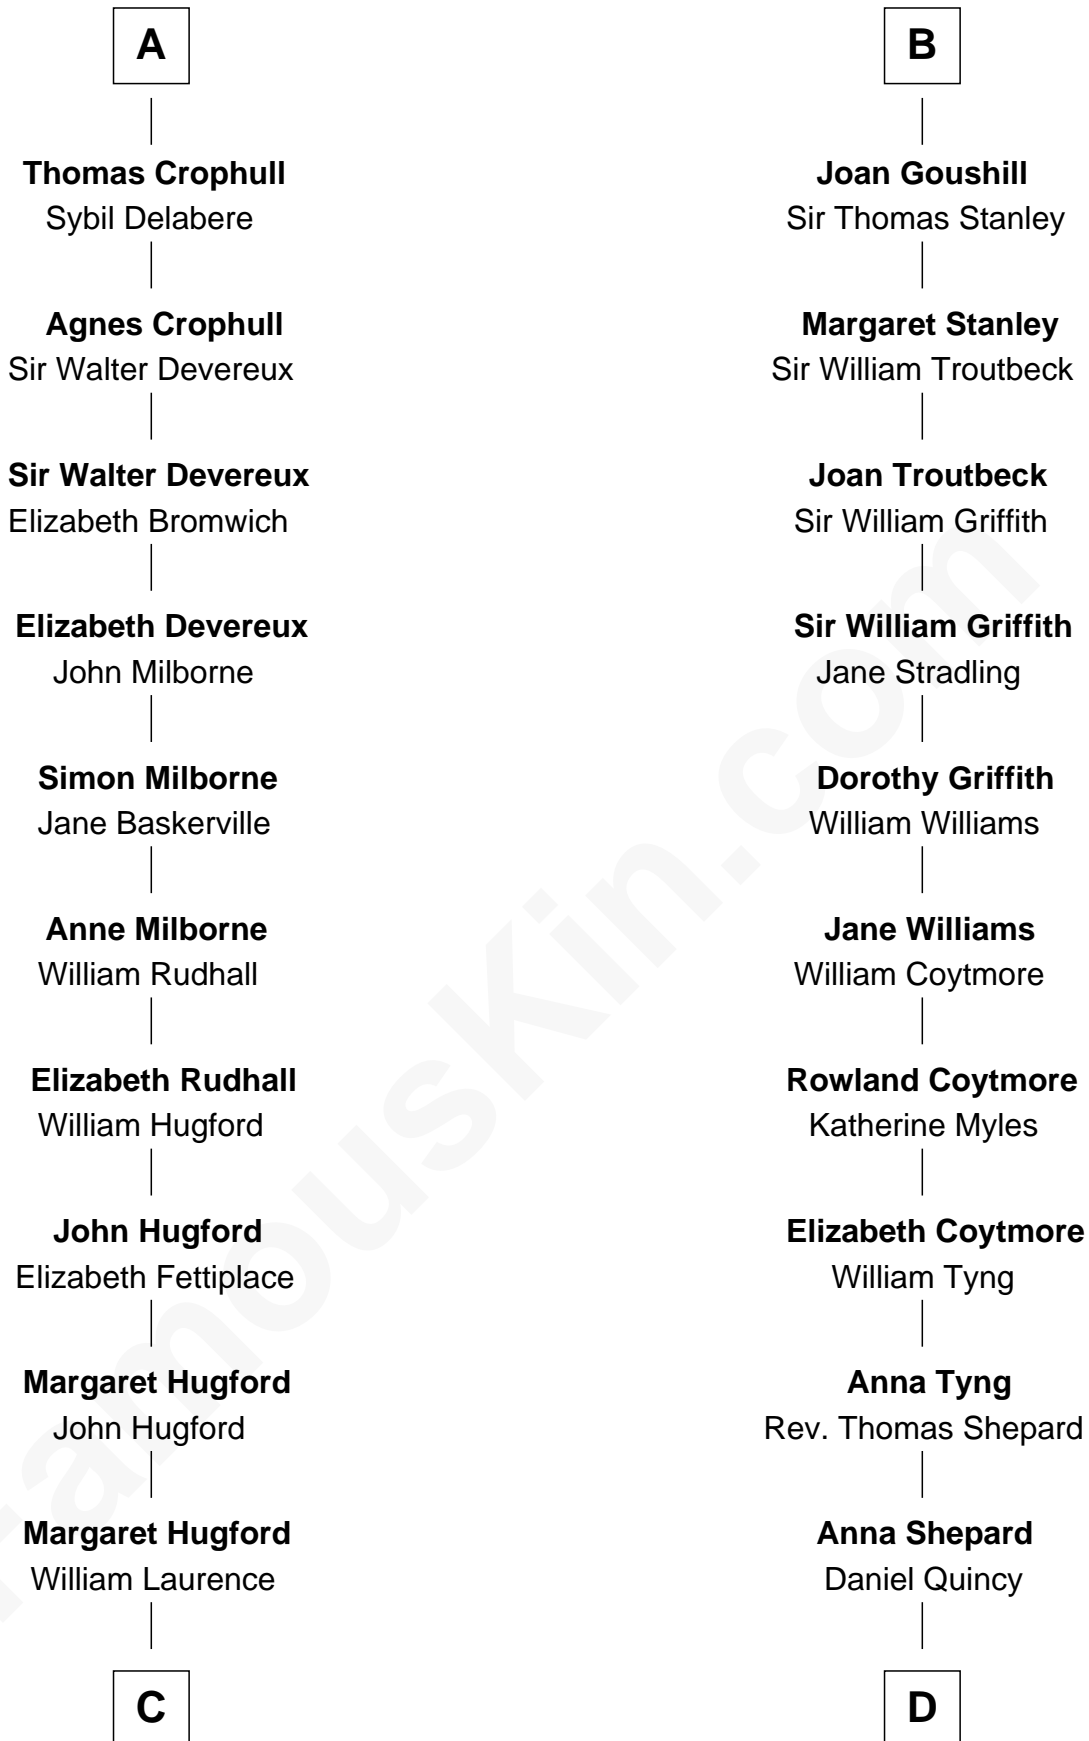

FamousKin.com

Relationship Chart of

Button Gwinnett

Signer of the Declaration of Independence

20th cousin 1 time removed of

John Quincy Adams

6th U.S. President

Alfonso VIII of Castile

Eleanor Plantagenet

Richard Fitzalan

Sir Richard Fitzalan

Elizabeth de Bohun

Elizabeth Fitzalan

Sir Robert Goushill

B

C

Elizabeth Laurence

George Gwinnett

George Gwinnett

Elizabeth Randle

George Gwinnett

Elizabeth Coxe

Rev. Samuel Gwinnett

Anne Eames