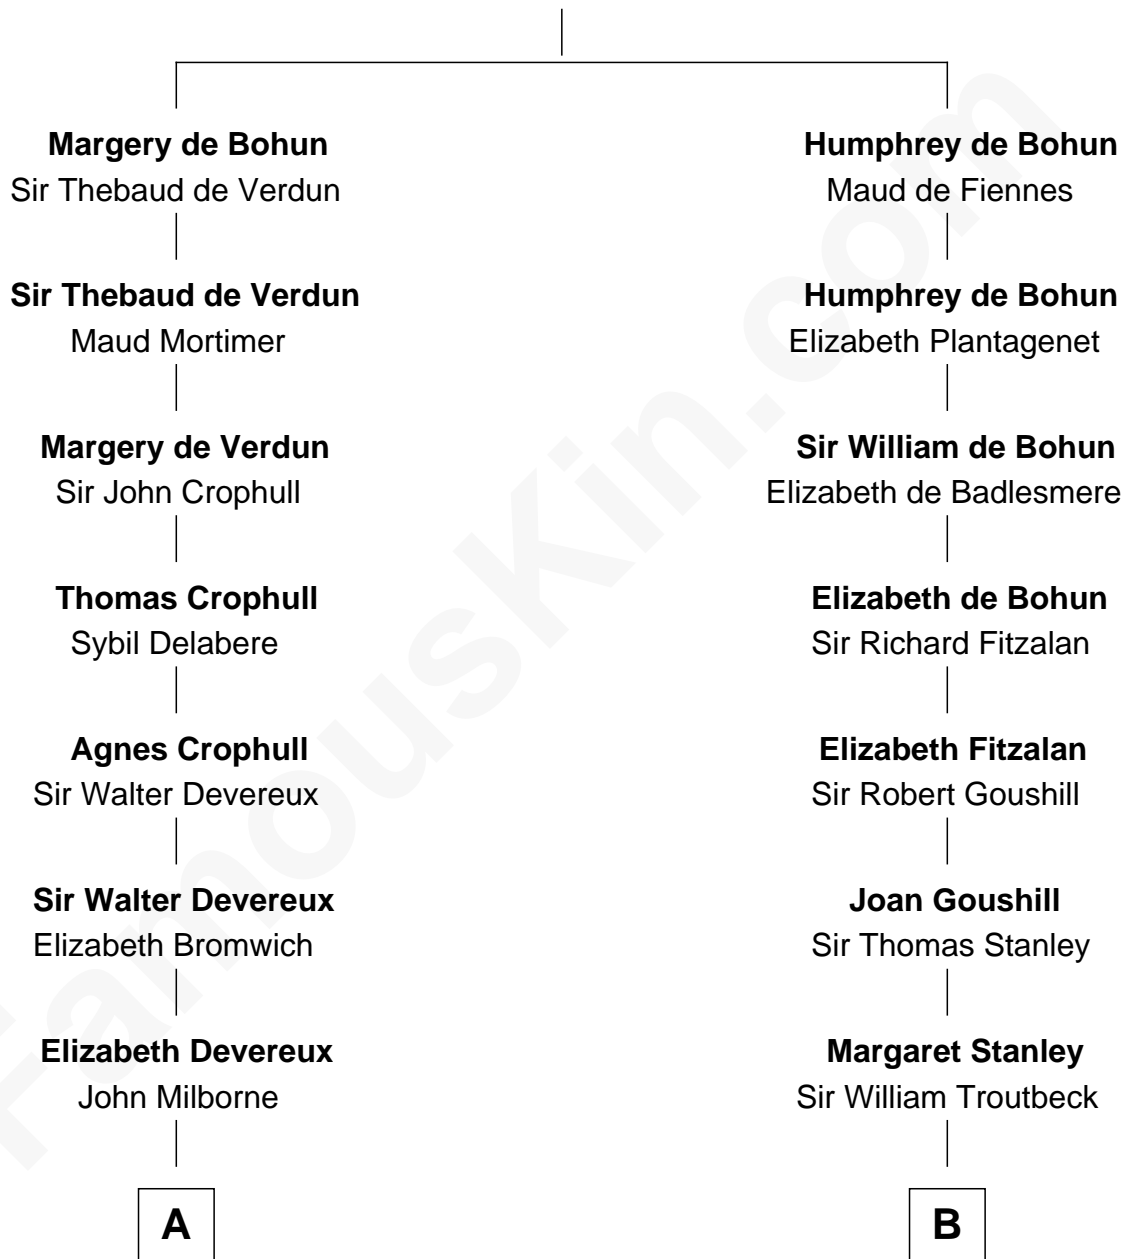

## Relationship Chart of

### Button Gwinnett

*Signer of the Declaration of Independence*

17th cousin 1 time removed of

### John Quincy Adams

*6th U.S. President*

**Sir Humphrey de Bohun**

Eleanor de Braiose

C

Abigail Quincy Smith

John Adams

John Quincy Adams

*6th U.S. President*

FamousKin.com