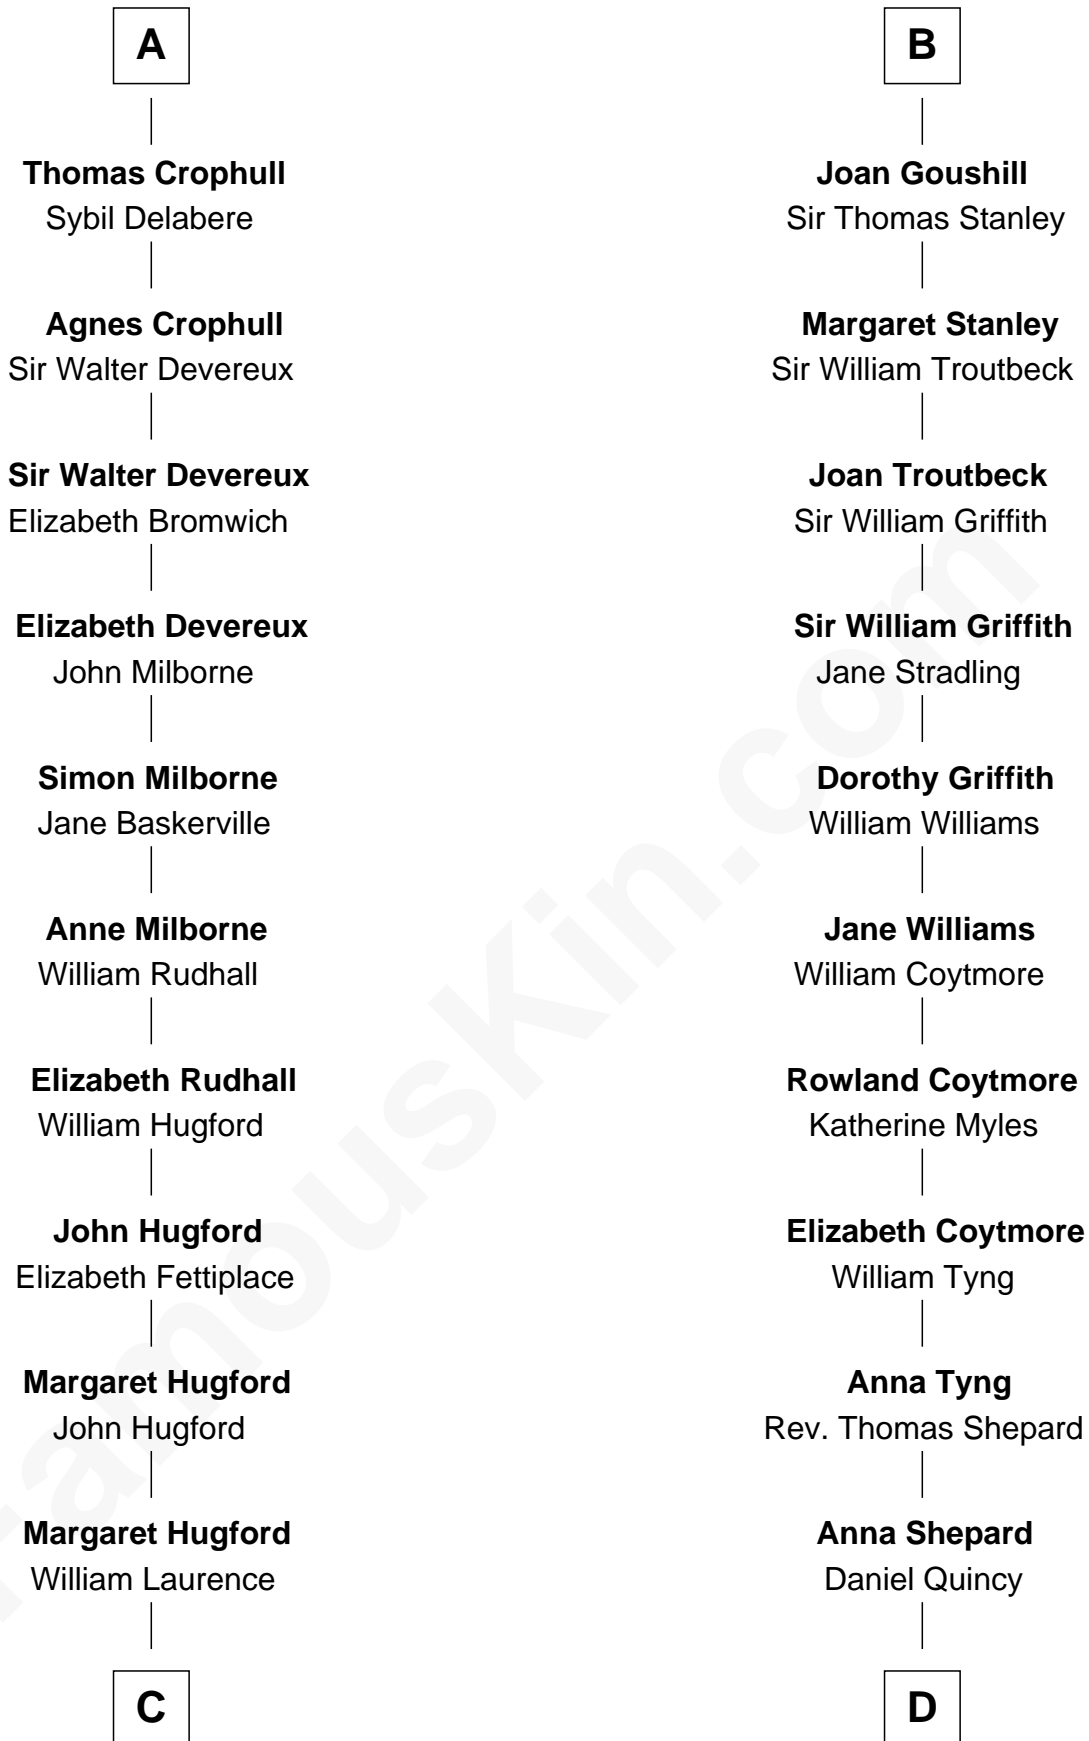

FamousKin.com

Relationship Chart of Button Gwinnett

Signer of the Declaration of Independence

19th cousin 2 times removed of

Abigail (Smith) Adams

First Lady of President John Adams

C

Elizabeth Laurence

George Gwinnett

George Gwinnett

Elizabeth Randle

George Gwinnett

Elizabeth Coxe

Rev. Samuel Gwinnett

Anne Eames

Button Gwinnett