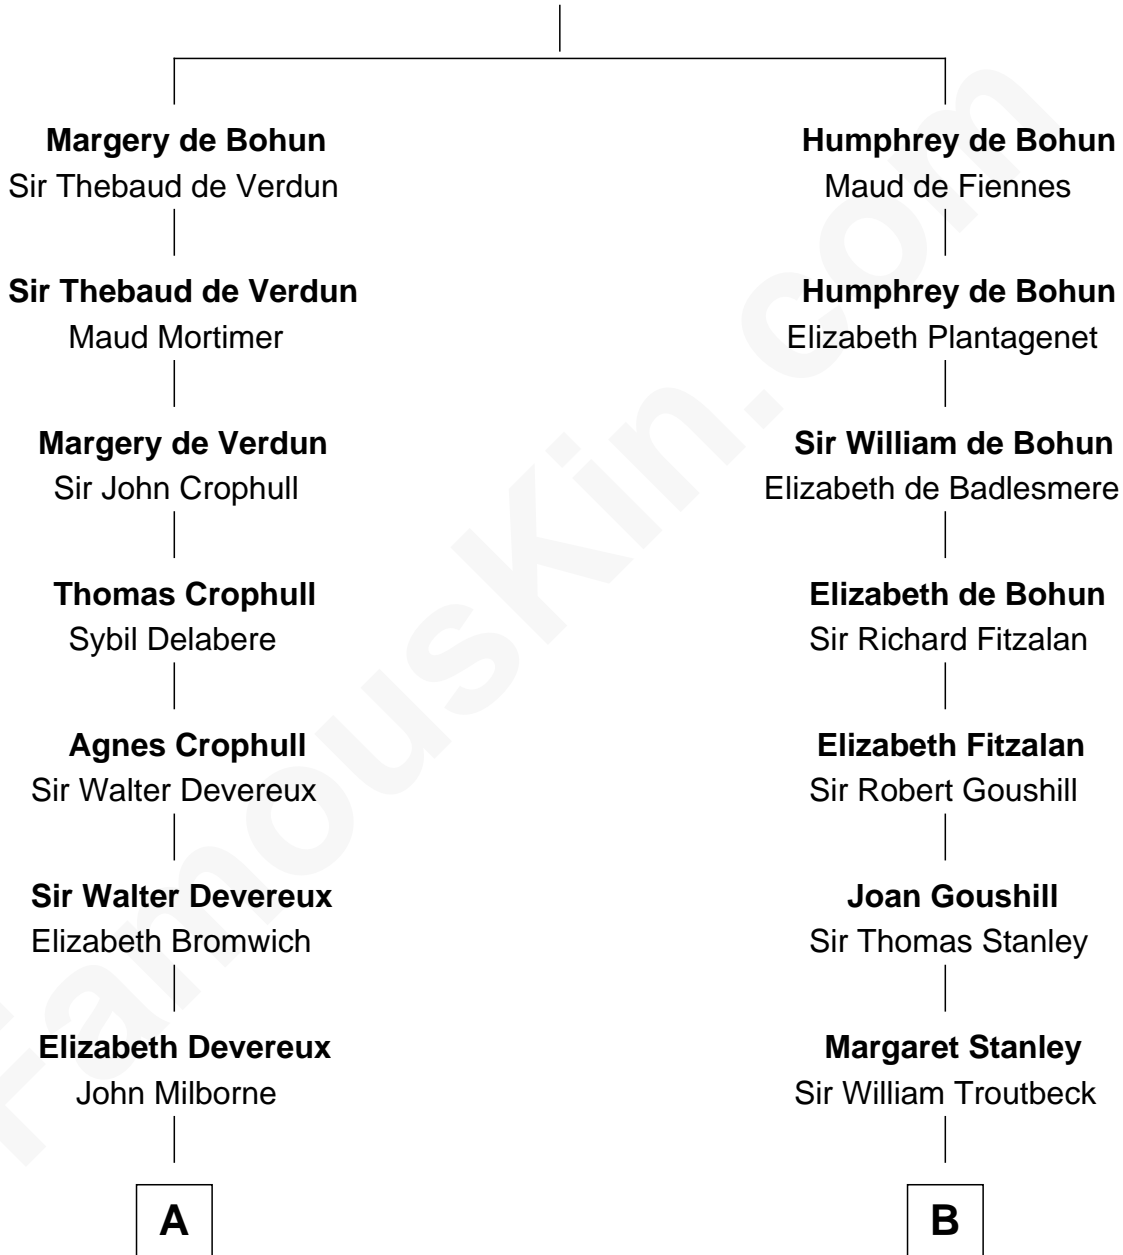

## Relationship Chart of

### Button Gwinnett

*Signer of the Declaration of Independence*

17th cousin of

### Abigail (Smith) Adams

*First Lady of President John Adams*

**Sir Humphrey de Bohun**

Eleanor de Braiose

**A**

**Simon Milborne**  
Jane Baskerville

**Anne Milborne**  
William Rudhall

**Elizabeth Rudhall**  
William Hugford