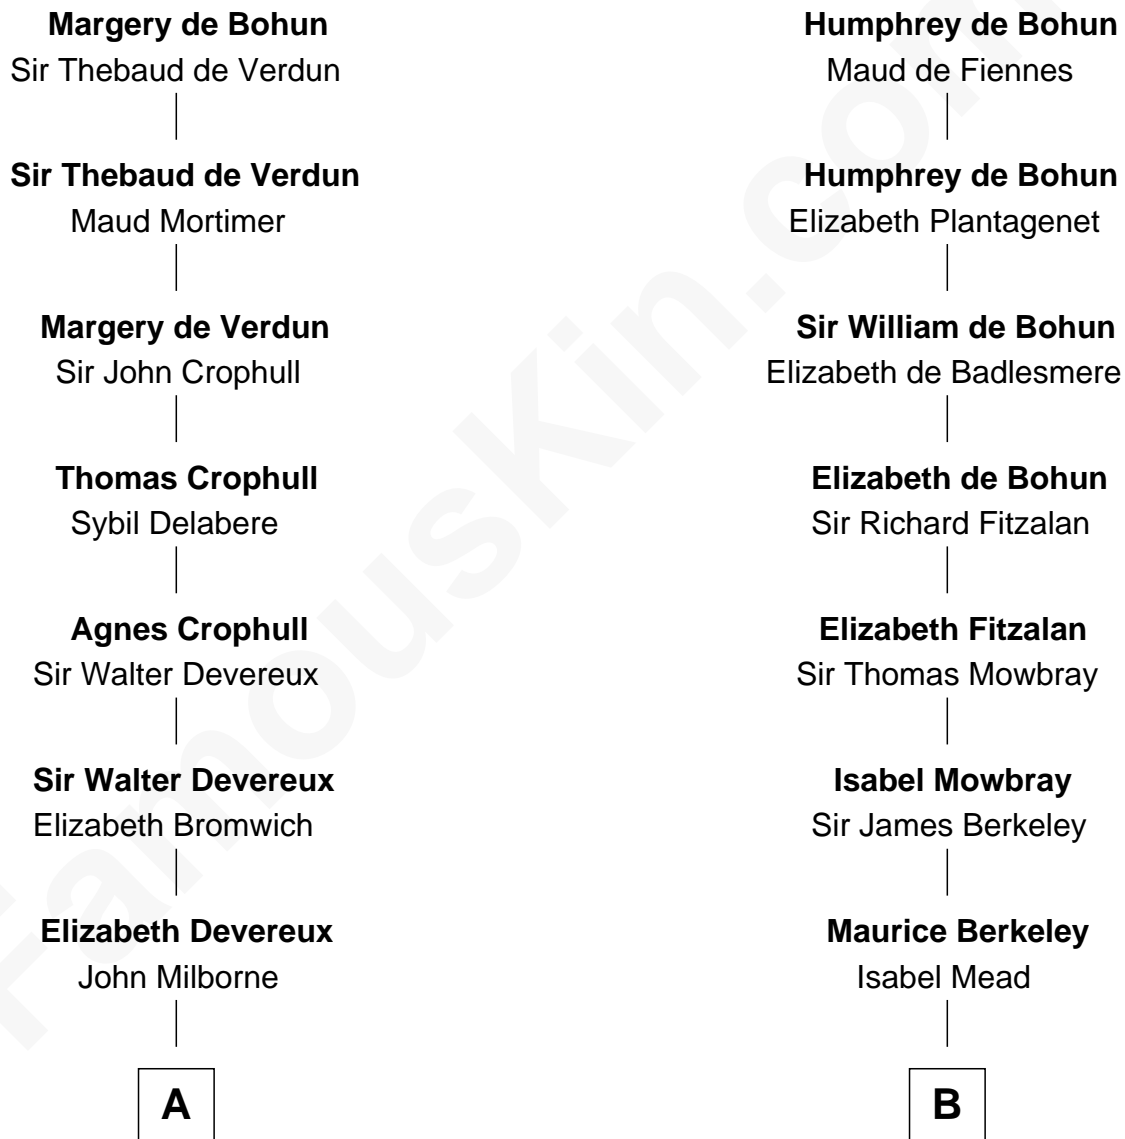

## Relationship Chart of

### Button Gwinnett

*Signer of the Declaration of Independence*

17th cousin 3 times removed of

### Jack London

*Author of "The Call of the Wild"*

**Sir Humphrey de Bohun**

Eleanor de Braiose

**C**

—  
**Joel Wellman**

Betsey Baker

—  
**Marshall Daniel Wellman**