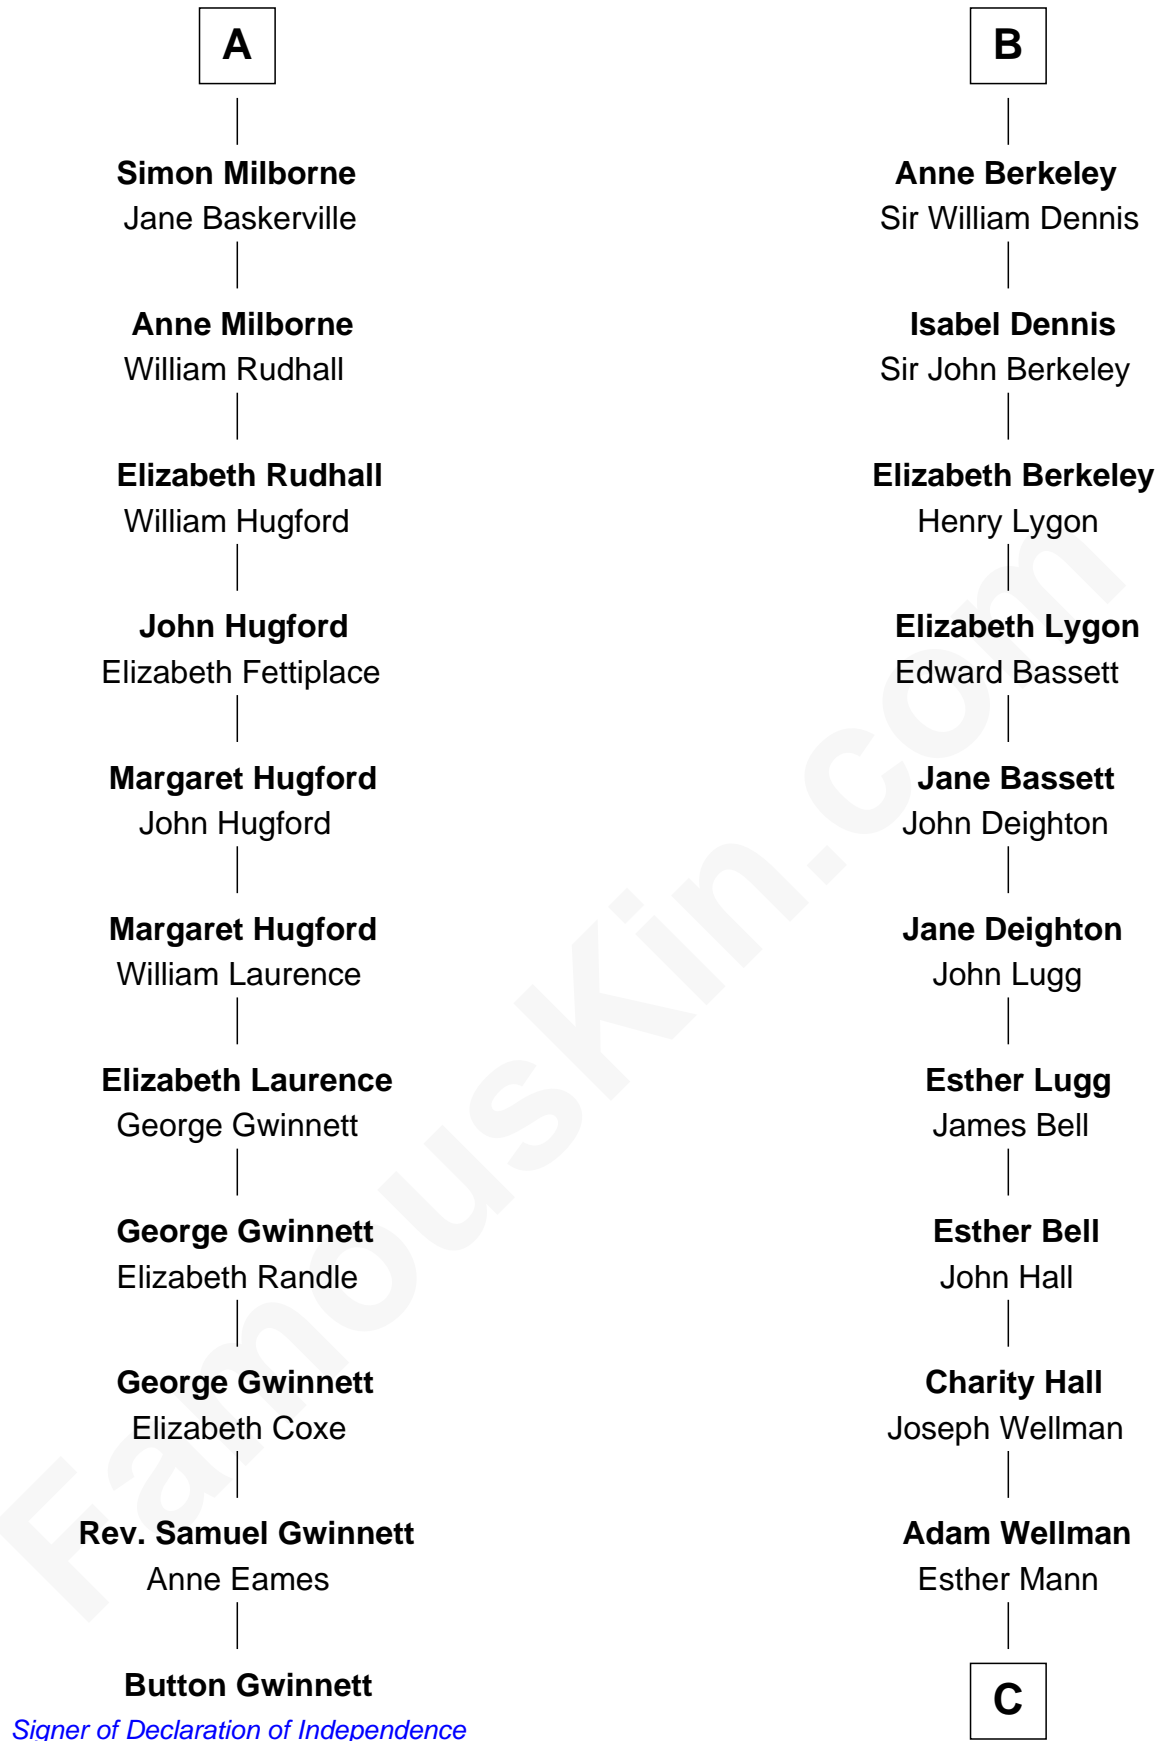

### Button Gwinnett

*Signer of the Declaration of Independence*

17th cousin 3 times removed of

### Jack London

*Author of "The Call of the Wild"*

**Sir Humphrey de Bohun**

Eleanor de Braiose

**C**

—  
**Joel Wellman**

Betsey Baker

—  
**Marshall Daniel Wellman**

Eleanor Garrett Jones

—  
**Flora Wellman**

William Henry Chaney

—  
**Jack London**

*Author of "The Call of the Wild"*