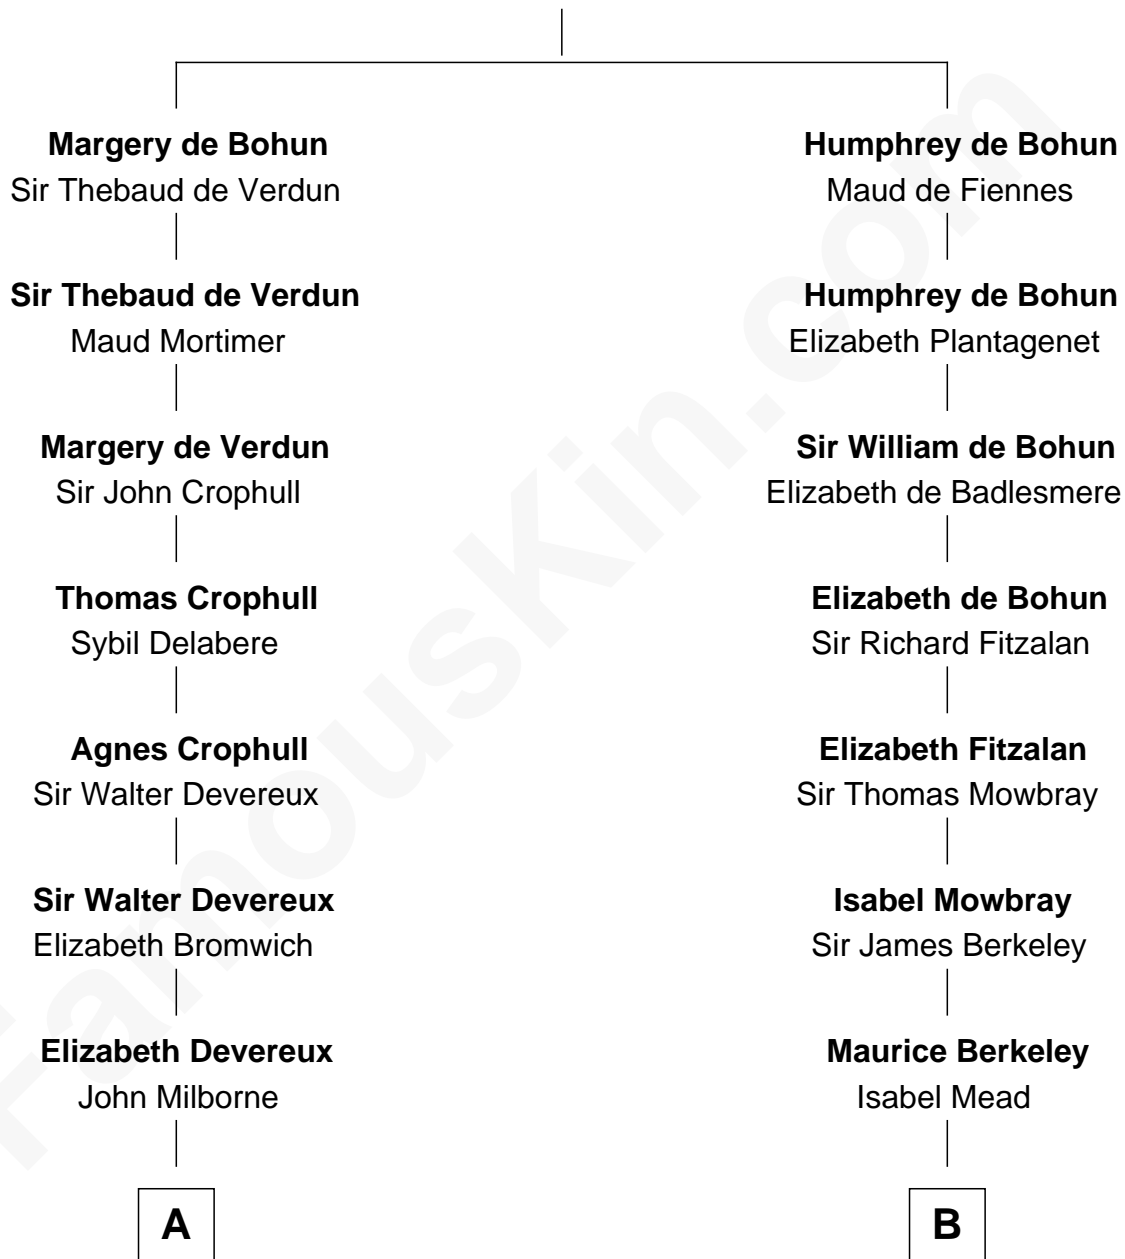

FamousKin.com

Relationship Chart of

Button Gwinnett

Signer of the Declaration of Independence

17th cousin 4 times removed of

John Kerry

68th U.S. Secretary of State

Sir Humphrey de Bohun

Eleanor de Braiose

C

Robert Charles Winthrop
Elizabeth Cabot Blanchard

Robert Charles Winthrop
Elizabeth Mason

Margaret Tyndal Winthrop
James Grant Forbes

Rosemary Isabel Forbes
Richard John Kerry

John Kerry
68th U.S. Secretary of State