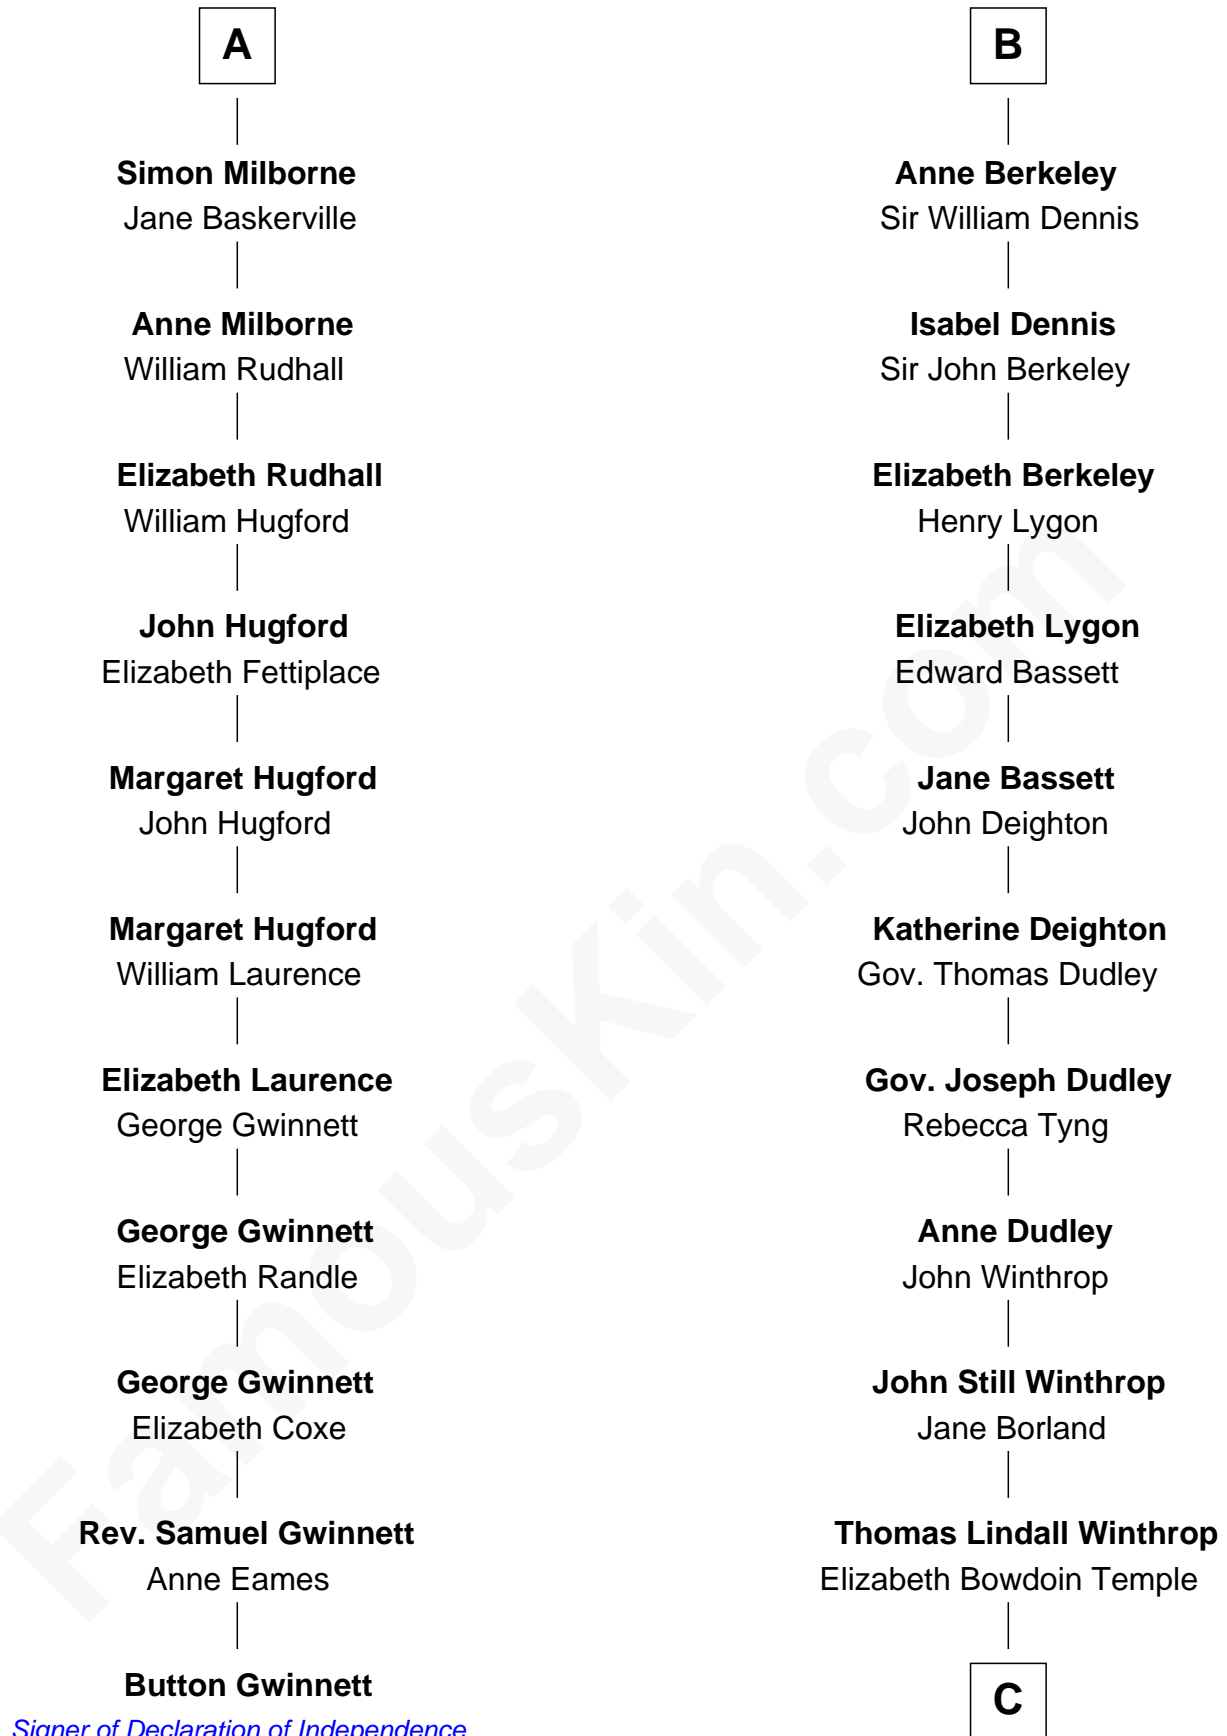

FamousKin.com

Relationship Chart of

Button Gwinnett

Signer of the Declaration of Independence

17th cousin 4 times removed of

John Kerry

68th U.S. Secretary of State

Sir Humphrey de Bohun

Eleanor de Braiose

C

Robert Charles Winthrop
Elizabeth Cabot Blanchard

Robert Charles Winthrop
Elizabeth Mason

Margaret Tyndal Winthrop
James Grant Forbes

Rosemary Isabel Forbes
Richard John Kerry

John Kerry
68th U.S. Secretary of State