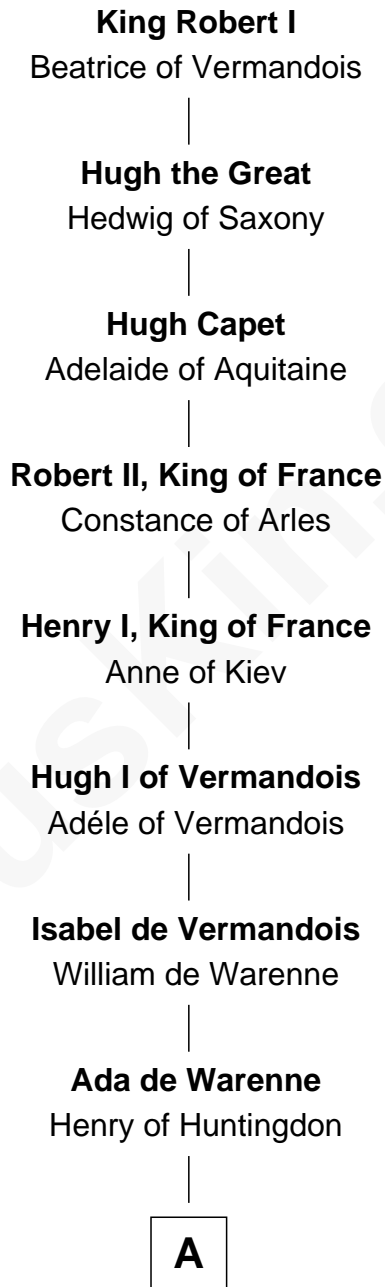

FamousKin.com

Relationship Chart of Button Gwinnett

Signer of the Declaration of Independence

27th Great-grandson of

King Robert I
King of France

A

Margaret of Scotland
Humphrey IV de Bohun

Henry de Bohun
Maud de Mandeville

Sir Humphrey de Bohun
Maud of Eu

Sir Humphrey de Bohun
Eleanor de Braiose

Margery de Bohun
Sir Thebaud de Verdun

Sir Thebaud de Verdun
Maud Mortimer

Margery de Verdun
Sir John Crophull

Thomas Crophull
Sybil Delabere

Agnes Crophull
Sir Walter Devereux

Sir Walter Devereux
Elizabeth Bromwich

B

B

Elizabeth Devereux

John Milborne

Simon Milborne

Jane Baskerville