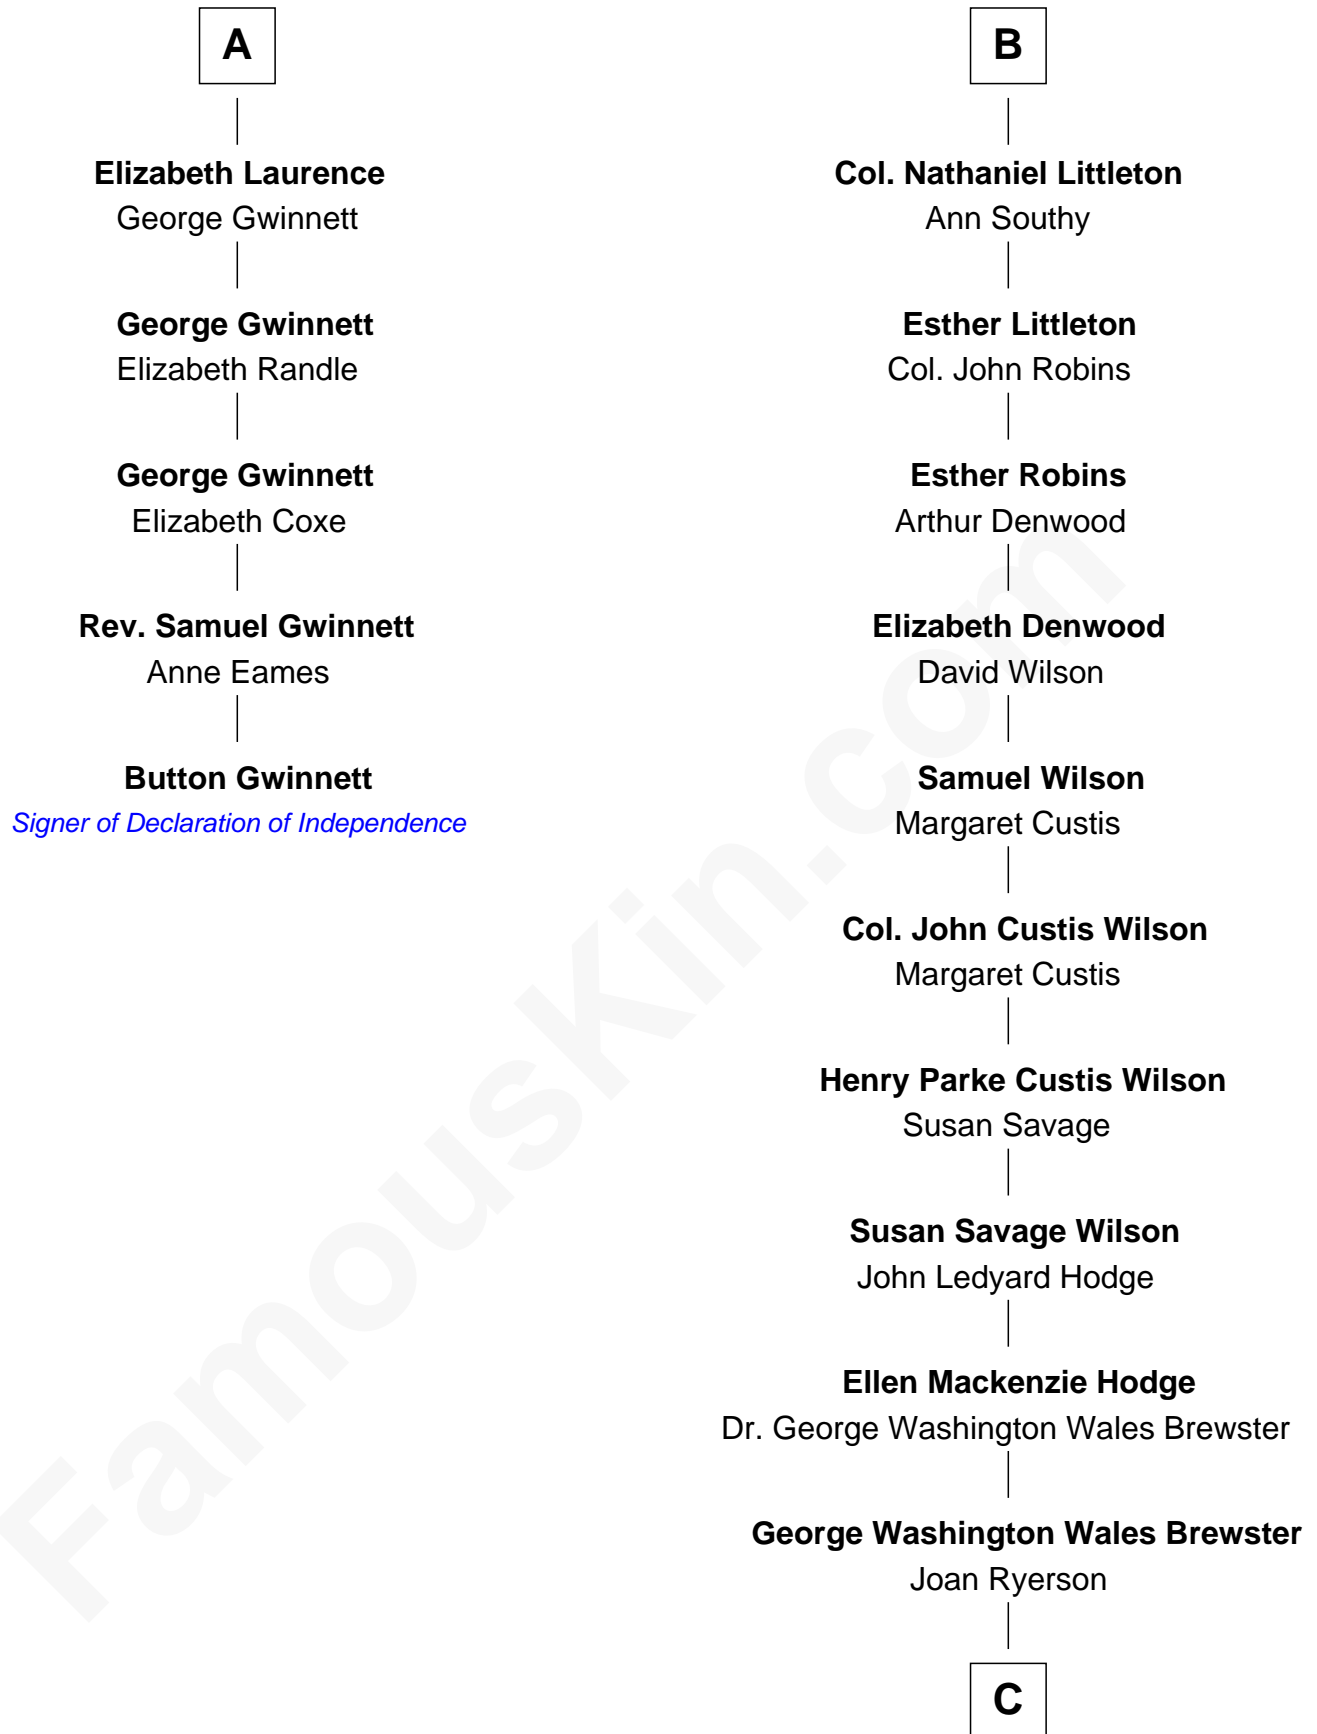

# FamousKin.com Relationship Chart of

**Button Gwinnett**

*Signer of the Declaration of Independence*

11th cousin 7 times removed of

**Paget Brewster**

*TV Actress*

**Sir Walter Devereux**

Elizabeth Bromwich

C

Galen Brewster  
Hathaway Tew

Paget Brewster  
*TV Actress*

FamousKin.com