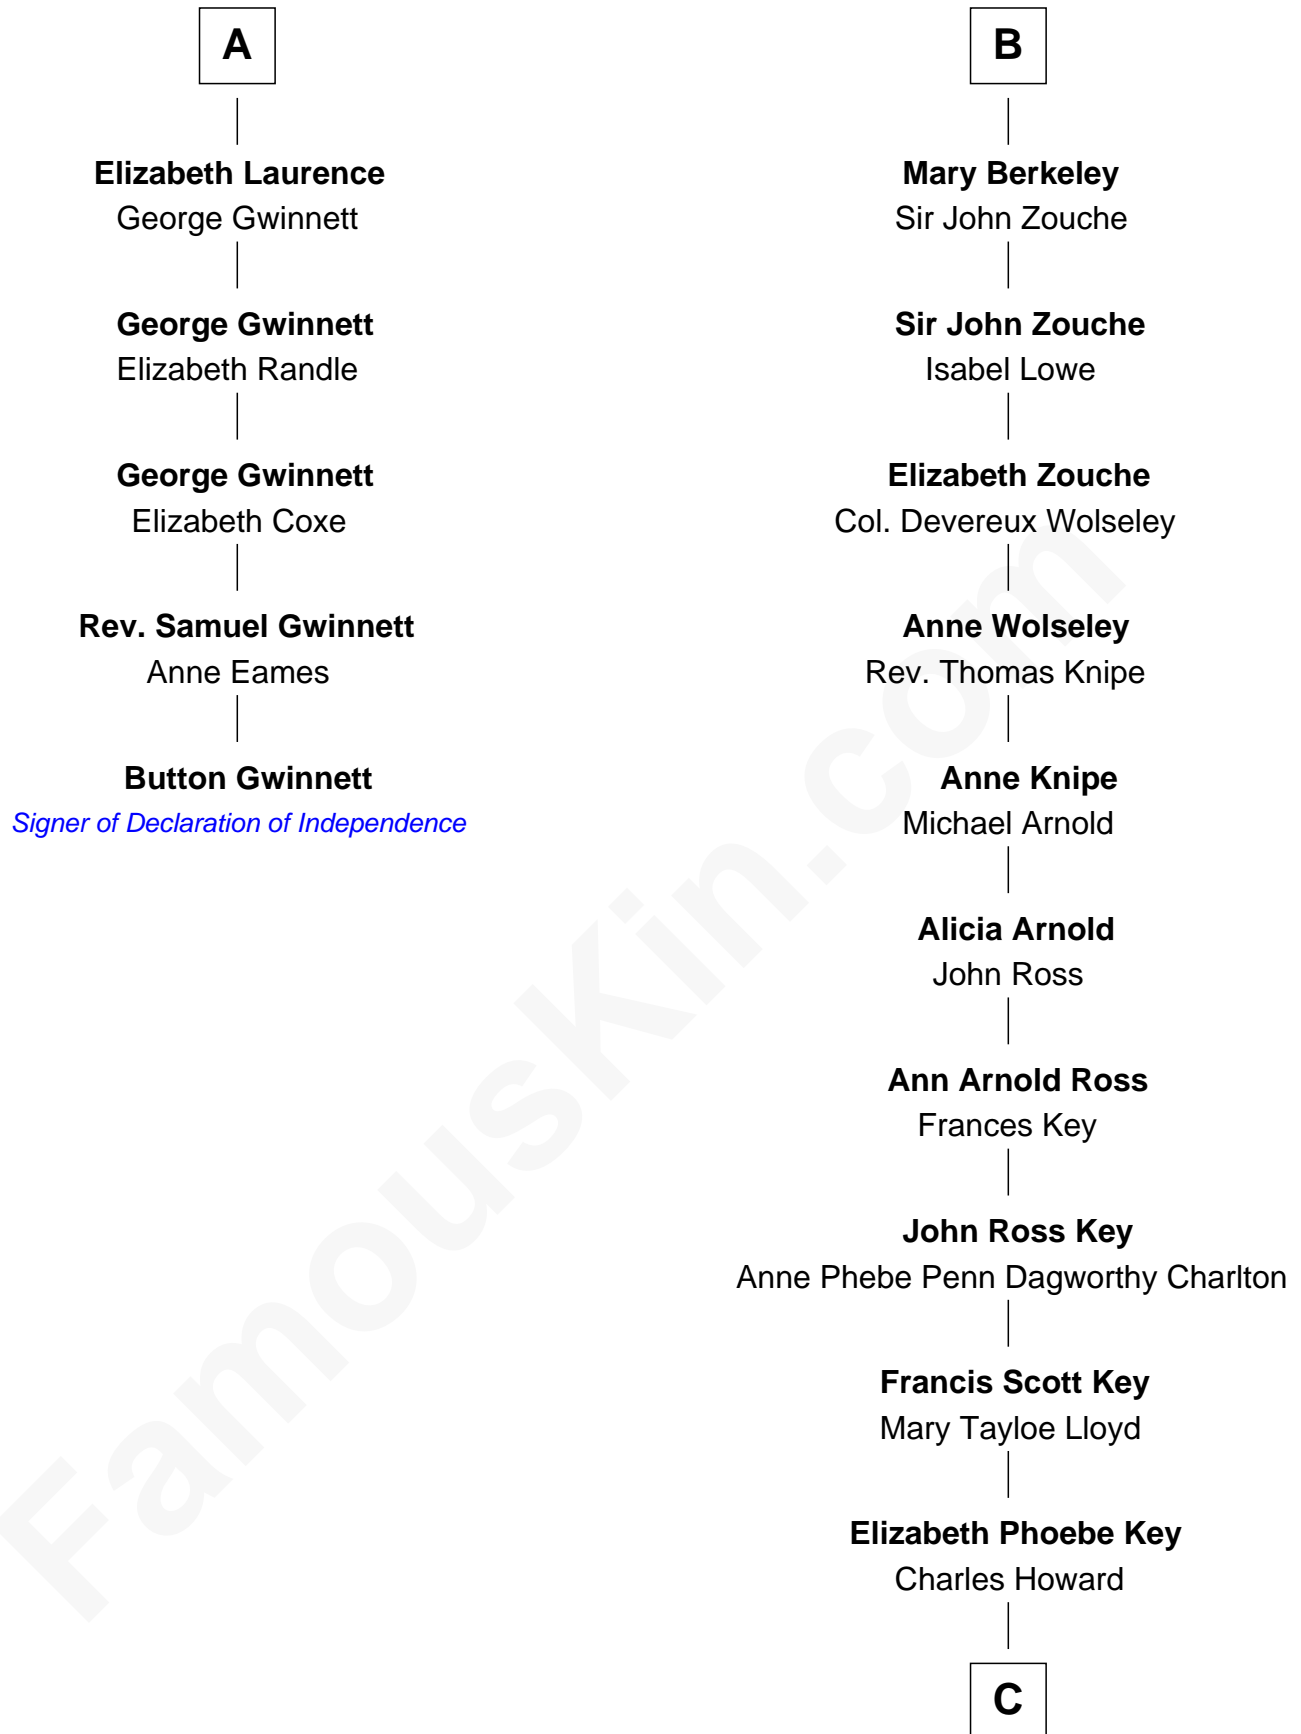

FamousKin.com

Relationship Chart of

Button Gwinnett

Signer of the Declaration of Independence

11th cousin 7 times removed of

Thomas Hunt Morgan

Nobel Prize Winner in Physiology or Medicine

Sir Walter Devereux
Elizabeth Bromwich

Elizabeth Merbery

Anne Devereux

William Herbert

Maud Herbert

Henry Percy

Eleanor Percy

Edward Stafford

Elizabeth Stafford

Thomas Howard

Sir Henry Howard

Frances de Vere

Catherine Howard

Henry Berkeley

B

C

Ellen Key Howard
Charlton Hunt Morgan

Thomas Hunt Morgan
Nobel Prize Winner

FamousKin.com