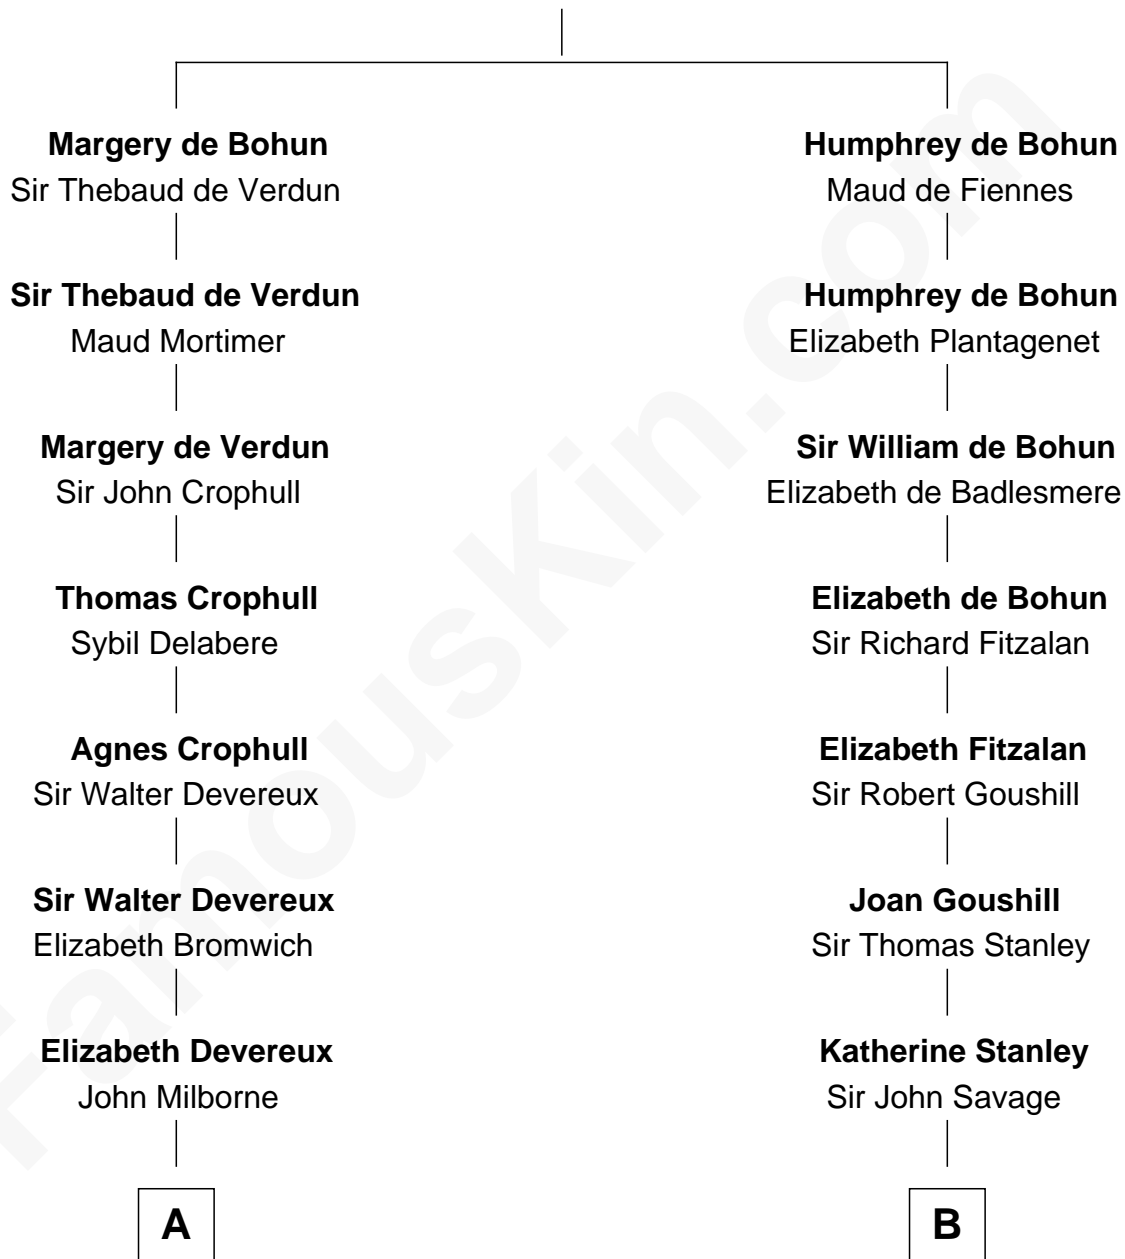

## Relationship Chart of

### Button Gwinnett

*Signer of the Declaration of Independence*

17th cousin of

### General Robert E. Lee

*Confederate Army - U.S. Civil War*

**Sir Humphrey de Bohun**

Eleanor de Braiose

**A**

**Simon Milborne**  
Jane Baskerville

**Anne Milborne**  
William Rudhall

**Elizabeth Rudhall**  
William Hugford