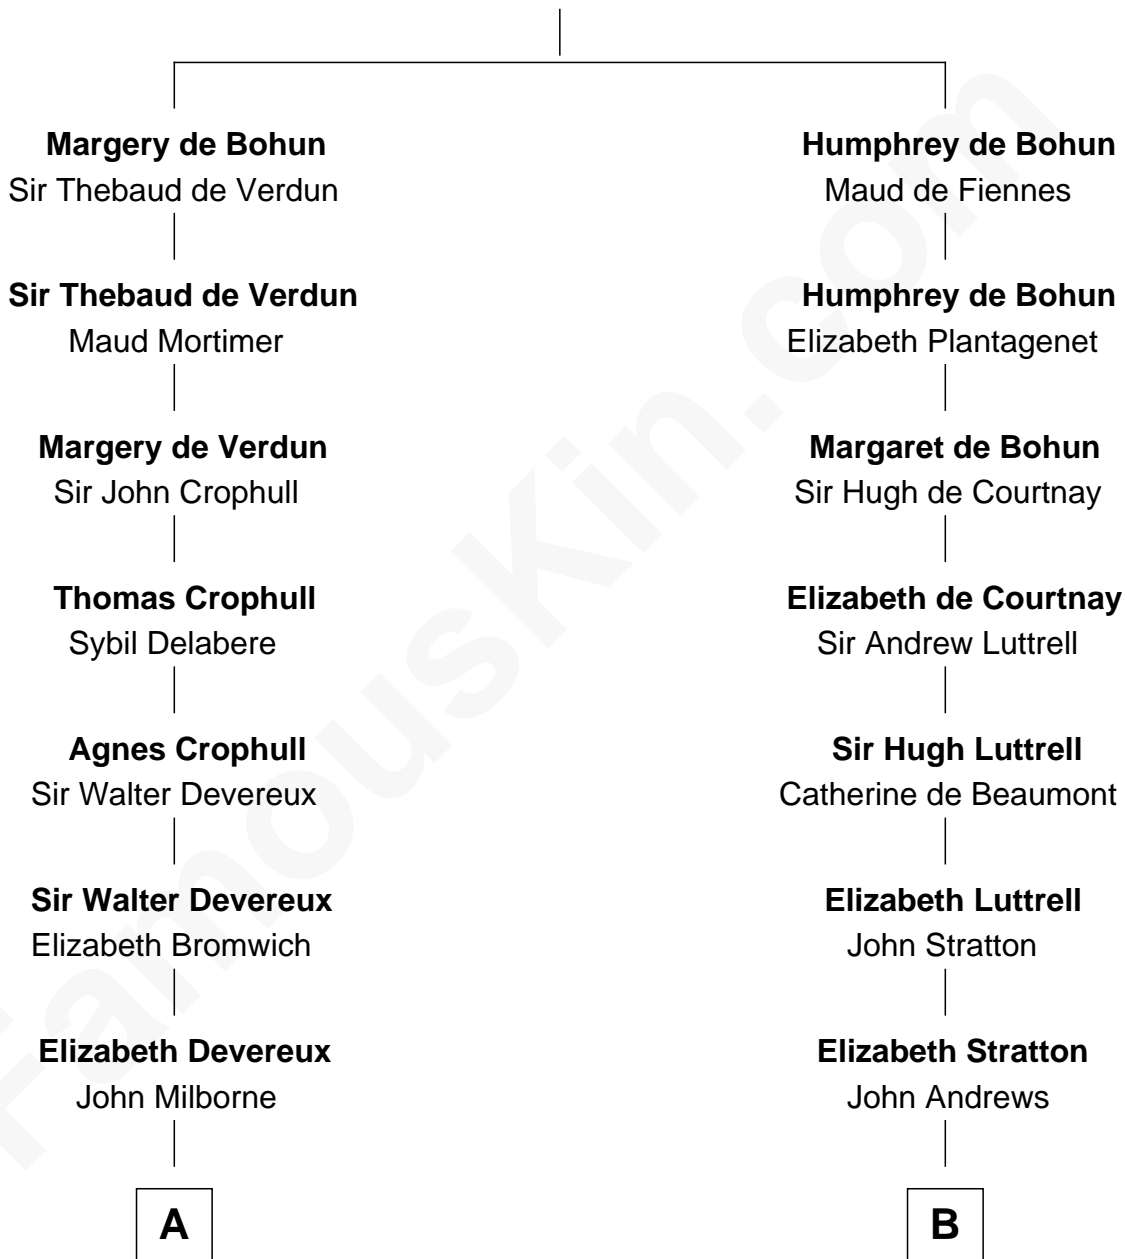

FamousKin.com

Relationship Chart of

Button Gwinnett

Signer of the Declaration of Independence

15th cousin 2 times removed of

Benjamin Harrison V

Signer of the Declaration of Independence

Sir Humphrey de Bohun

Eleanor de Braiose

A

Simon Milborne
Jane Baskerville

Anne Milborne
William Rudhall

Elizabeth Rudhall
William Hugford

John Hugford
Elizabeth Fettiplace

Margaret Hugford
John Hugford

Margaret Hugford
William Laurence