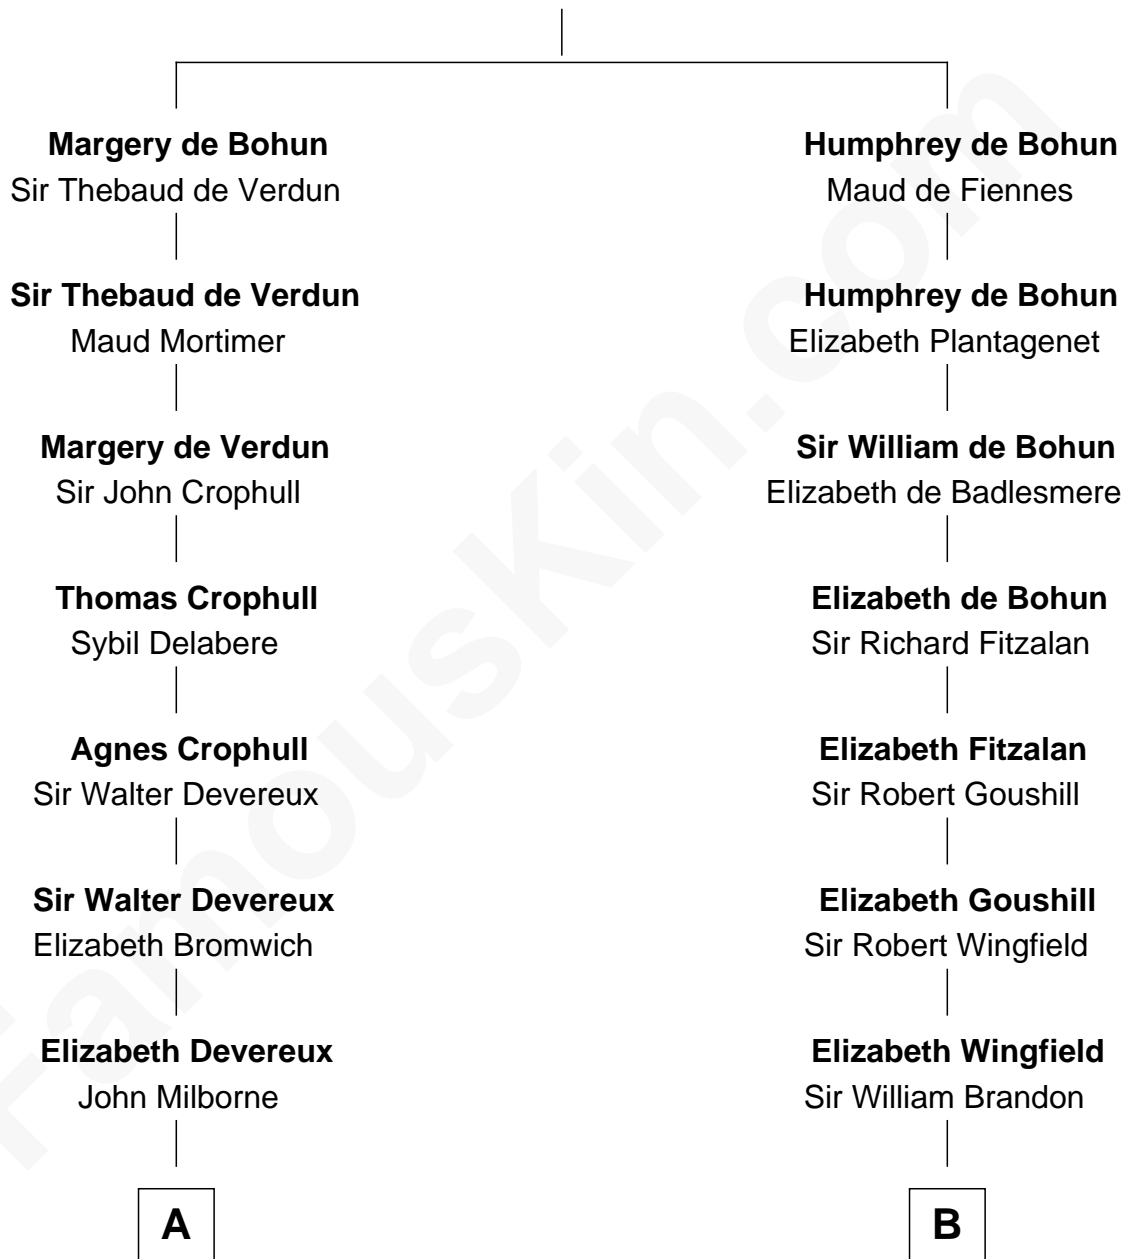

FamousKin.com

Relationship Chart of

Button Gwinnett

Signer of the Declaration of Independence

17th cousin 2 times removed of

William Marsh Rice
Founder of Rice University

Sir Humphrey de Bohun
Eleanor de Braiose

C

|
Sarah Bates

David Rice

|
David Rice

Patty Hall

|
William Marsh Rice

Founder of Rice University

FamousKin.com