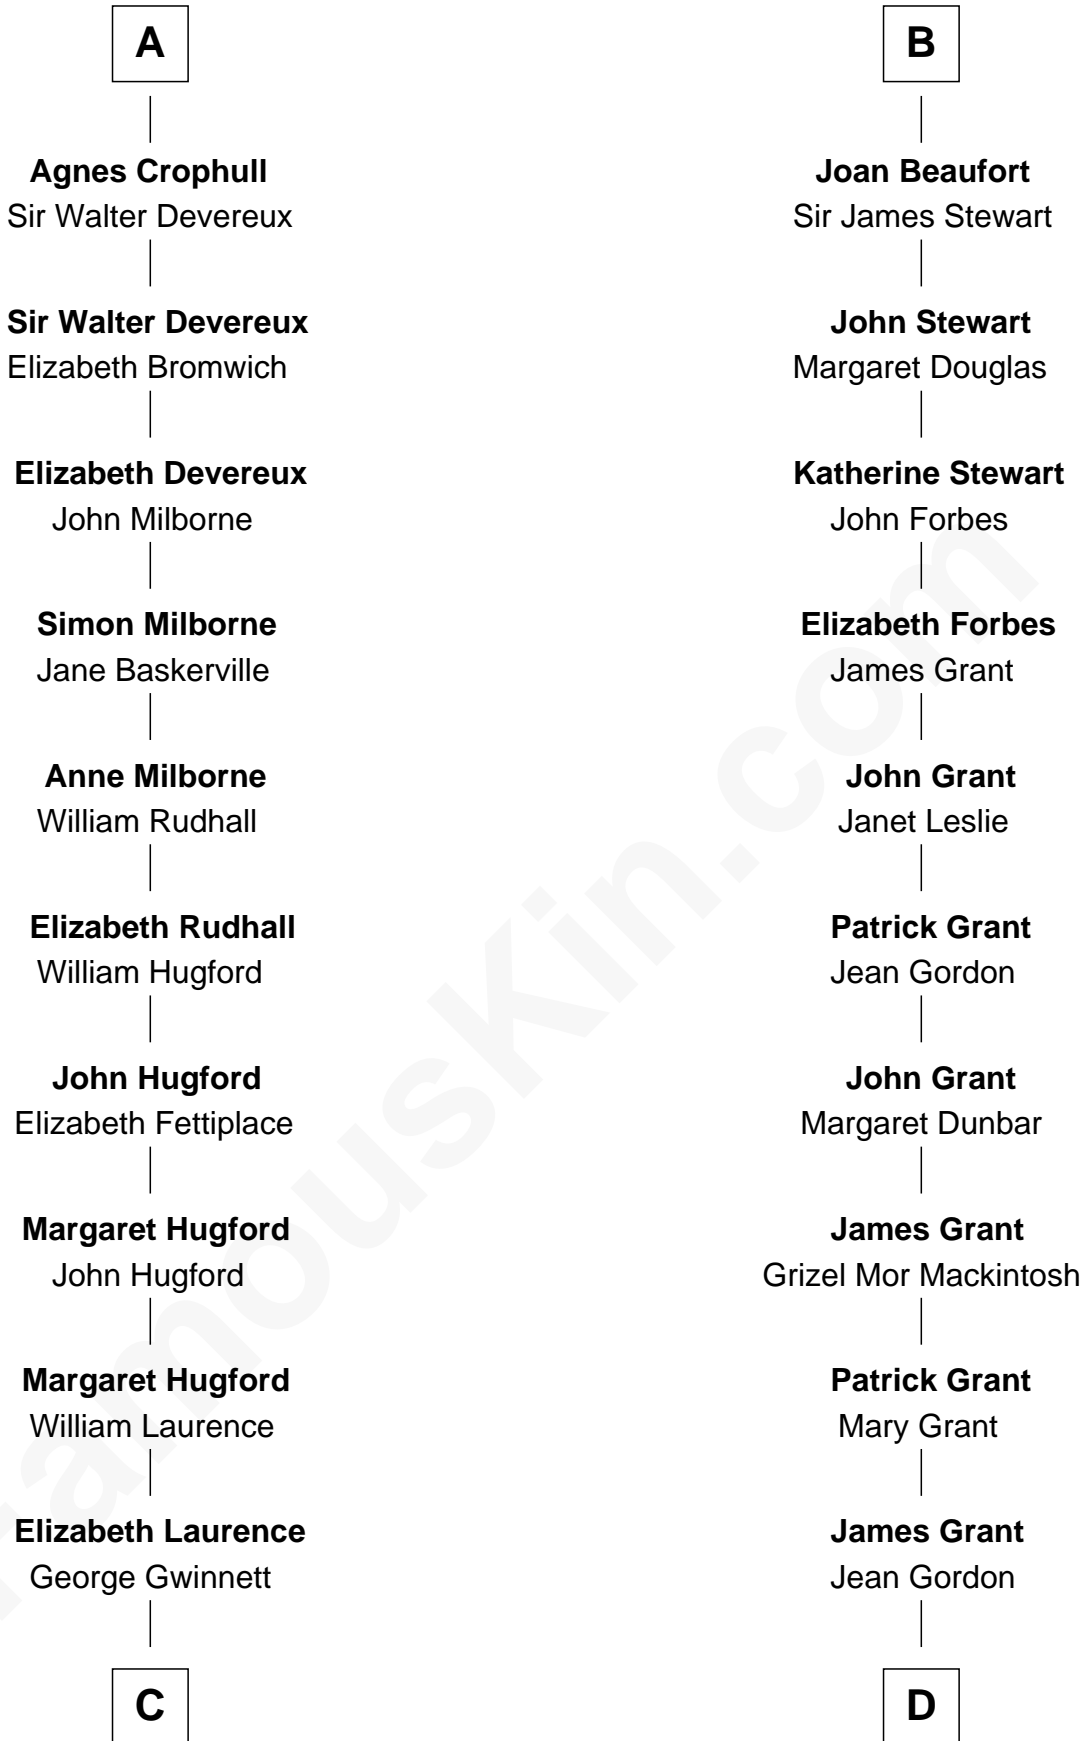

FamousKin.com

Relationship Chart of

Button Gwinnett

Signer of the Declaration of Independence

20th cousin 1 time removed of

Lytton Strachey

Author and Co-Founder of Bloomsbury Group

Sir Geoffrey FitzPiers

Margery de Verdun
Sir John Crophull

Thomas Crophull
Sybil Delabere

Sir John FitzGeoffrey
Isabel le Bigod

Maud FitzJohn
William de Beauchamp

Isabella de Beauchamp
Sir Patrick de Chaworth

Maud de Chaworth
Henry Plantagenet

Eleanor Plantagenet
Richard Fitzalan

Alice Fitzalan
Sir Thomas de Holand

Margaret de Holand
Sir John Beaufort

A

B

C

George Gwinnett
Elizabeth Randle

George Gwinnett
Elizabeth Coxe