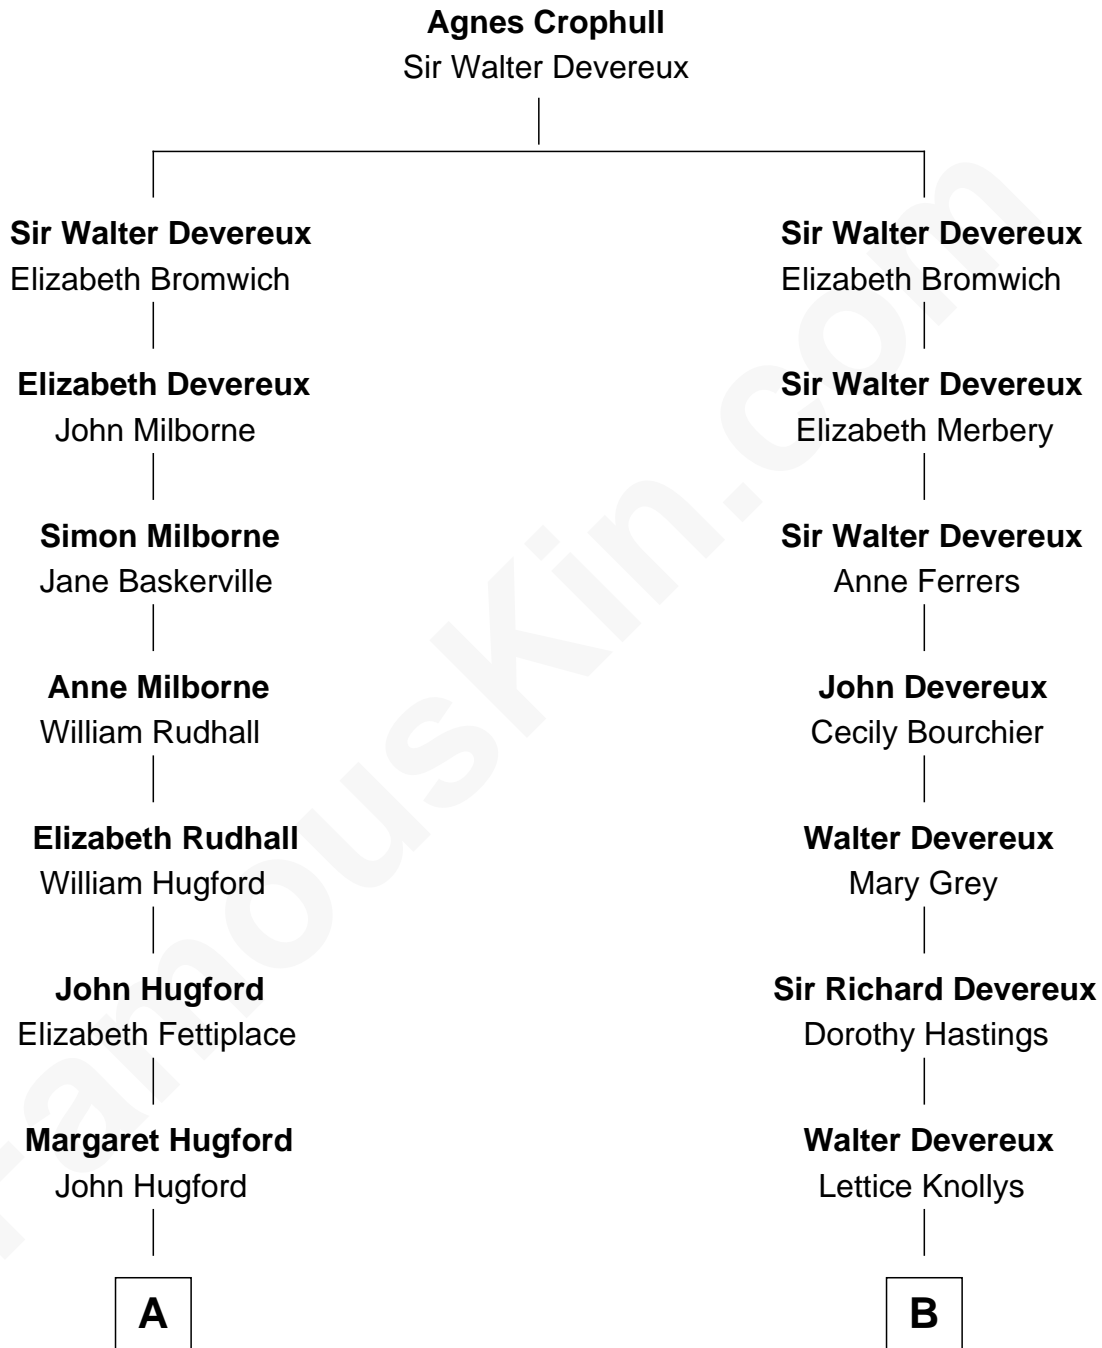

# FamousKin.com

## Relationship Chart of Button Gwinnett

*Signer of the Declaration of Independence*

12th cousin 2 times removed of

**Lt. Gen. James Brudenell**

*Leader of the "Charge of the Light Brigade"*

**A**

**Margaret Hugford**

William Laurence

**Elizabeth Laurence**

George Gwinnett

**George Gwinnett**

Elizabeth Randle

**George Gwinnett**

Elizabeth Coxe

**Rev. Samuel Gwinnett**