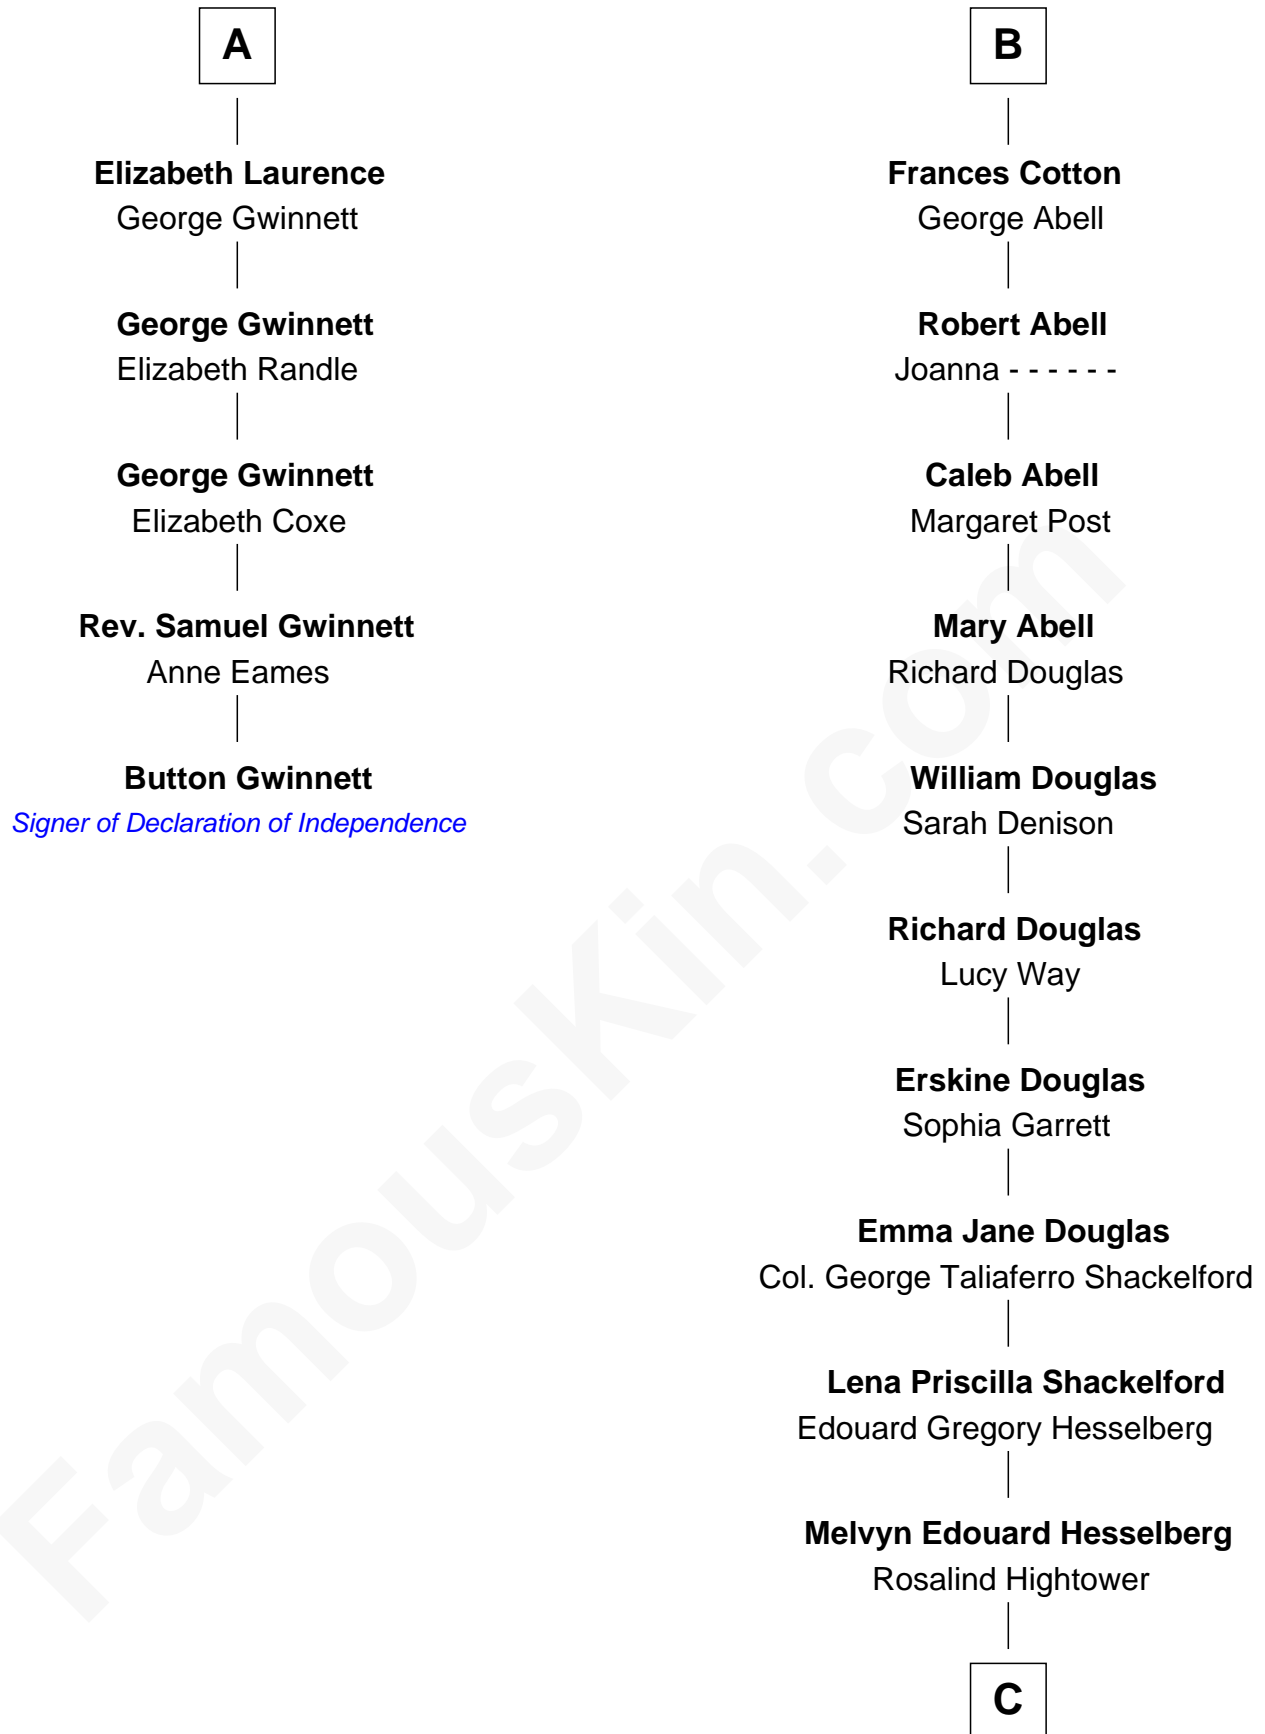

FamousKin.com

Relationship Chart of

Button Gwinnett

Signer of the Declaration of Independence

11th cousin 7 times removed of

Illeana Douglas

TV and Movie Actress

Sir Walter Devereux

Elizabeth Bromwich

C

Gregory Hesselberg

Joan Georgescu

Illeana Douglas

TV and Movie Actress

FamousKin.com