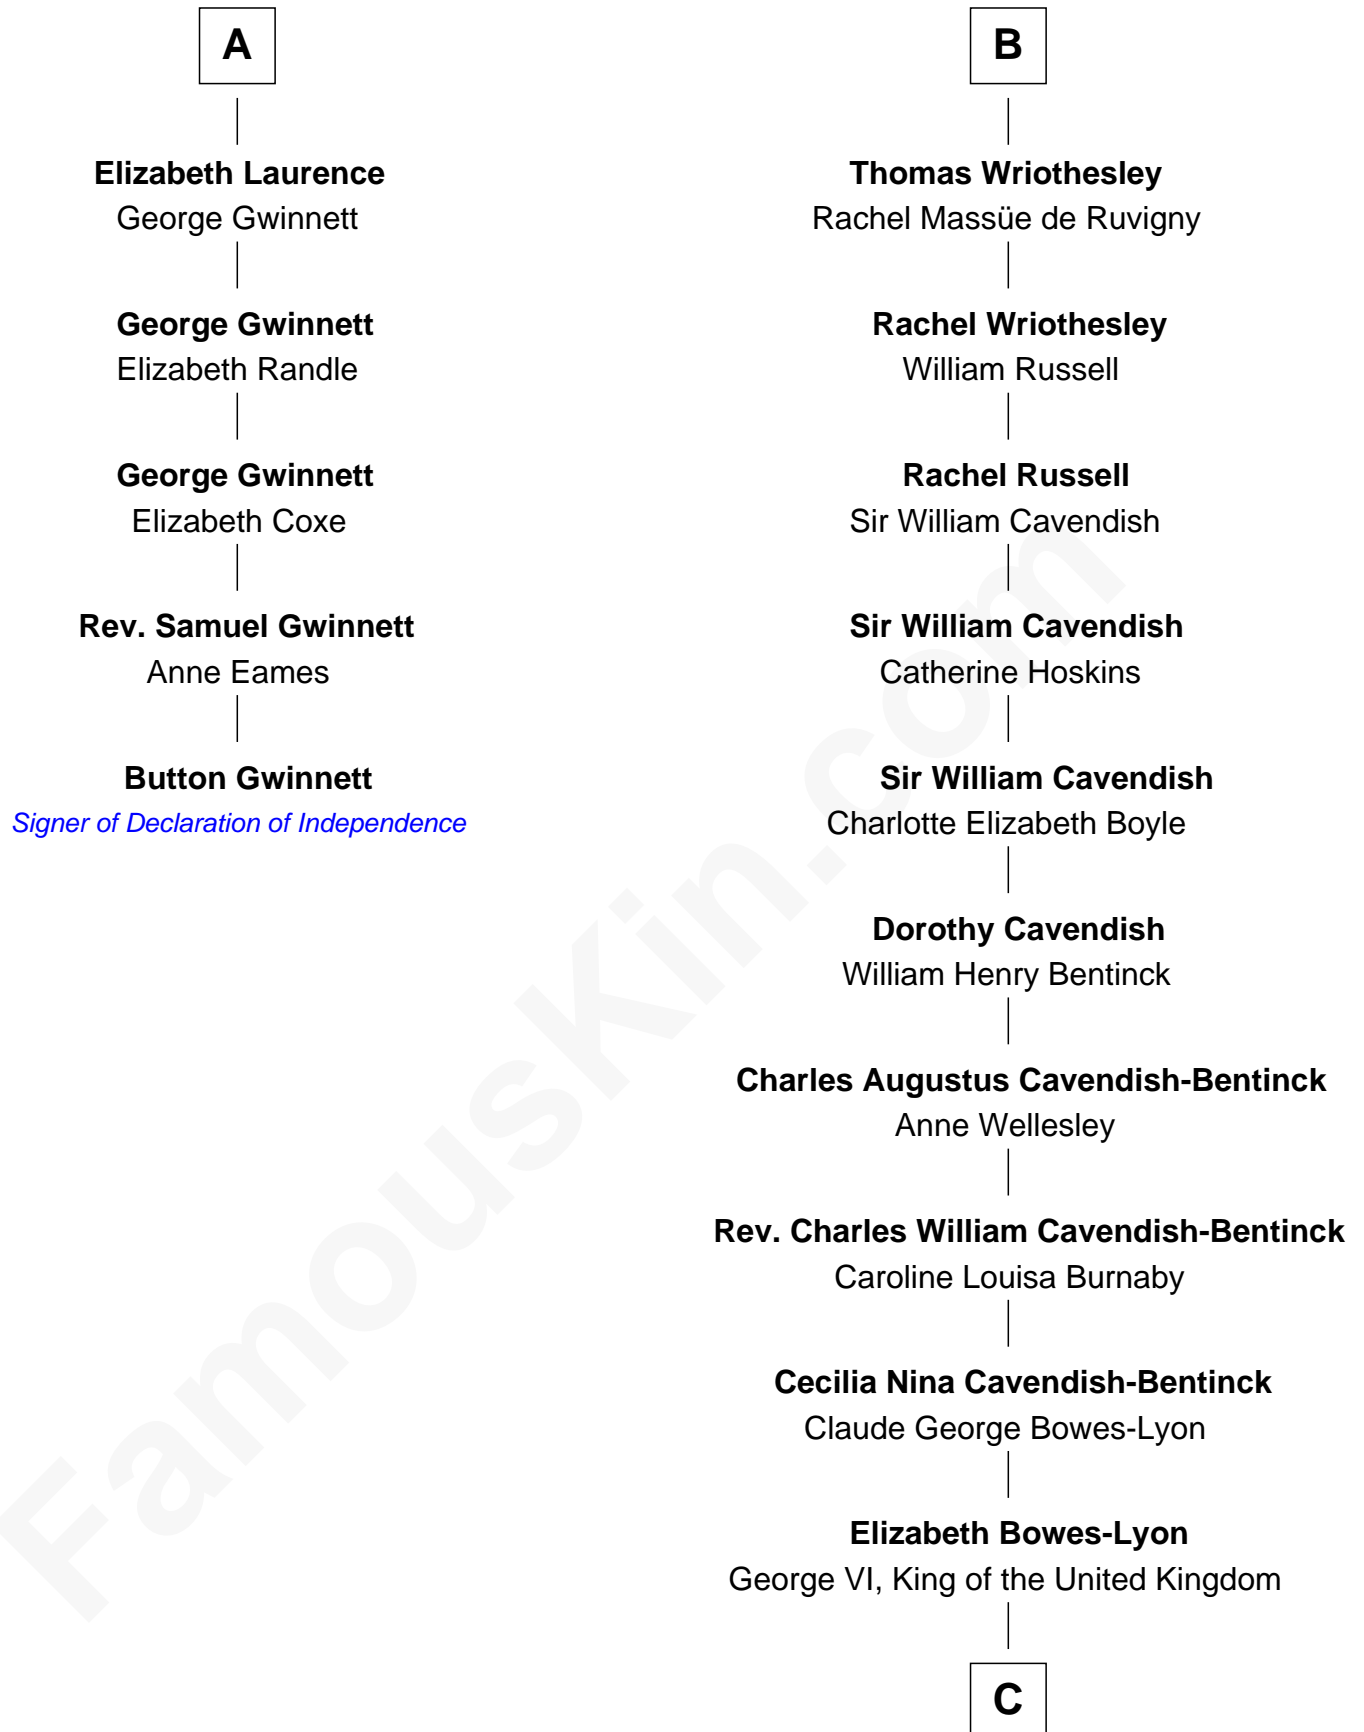

### Button Gwinnett

*Signer of the Declaration of Independence*

11th cousin 8 times removed of

**Prince William**  
*Prince of Wales*

**Sir Walter Devereux**  
Elizabeth Bromwich

**Elizabeth Devereux**  
John Milborne

**Simon Milborne**  
Jane Baskerville

**Anne Milborne**  
William Rudhall

**Elizabeth Rudhall**  
William Hugford

**John Hugford**  
Elizabeth Fettiplace

**Margaret Hugford**  
John Hugford

**Margaret Hugford**  
William Laurence

**A**

**Sir Walter Devereux**  
Elizabeth Merbery

**Sir Walter Devereux**  
Anne Ferrers

**John Devereux**  
Cecily Bouchier

**Walter Devereux**  
Mary Grey

**Sir Richard Devereux**  
Dorothy Hastings

**Elizabeth Devereux**  
John Vernon

**Elizabeth Vernon**  
Henry Wriothesley

**B**

C

**Elizabeth II, Queen of the United Kingdom**

Prince Philip of Edinburgh

**Charles III, King of the United Kingdom**

Princess Diana Frances Spencer

**Prince William**