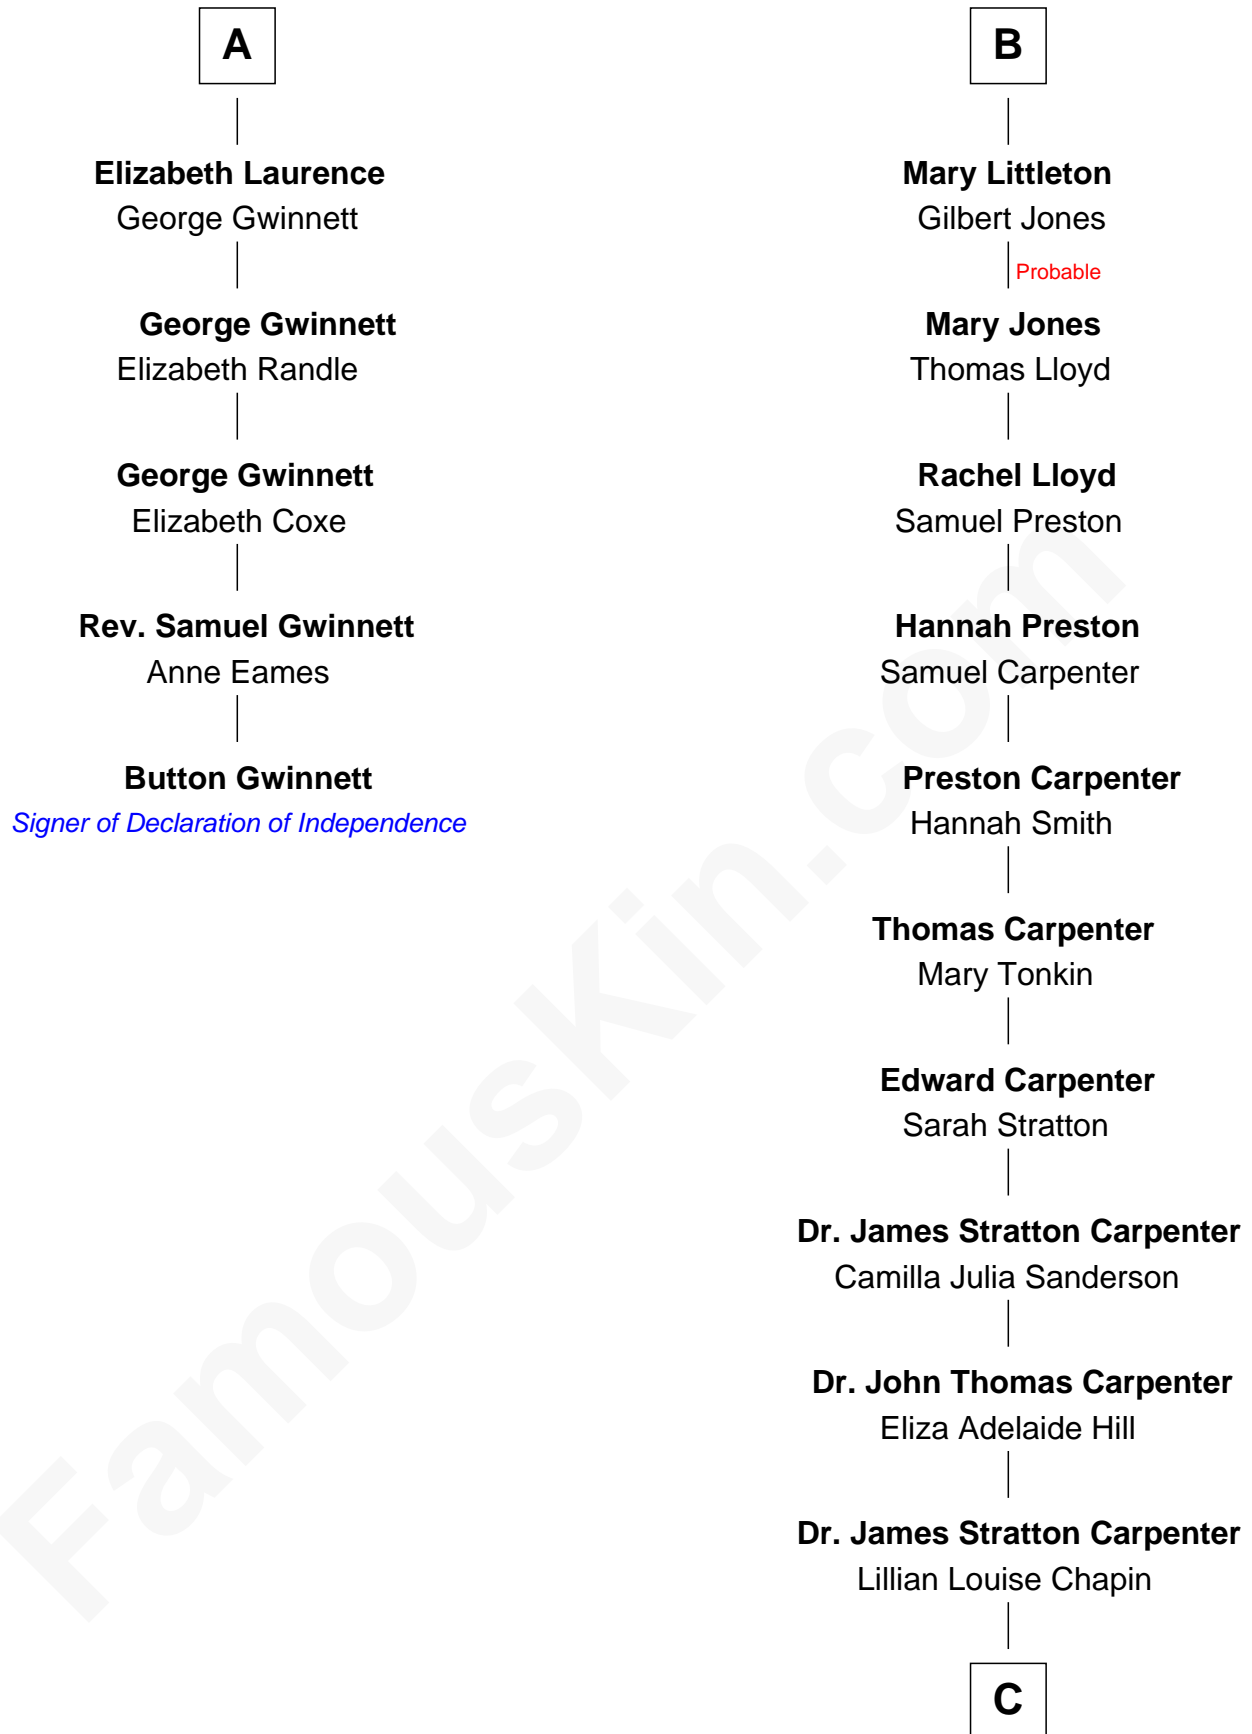

FamousKin.com

Relationship Chart of

Button Gwinnett

Signer of the Declaration of Independence

11th cousin 8 times removed of

Mary Chapin Carpenter
Singer and Songwriter

Sir Walter Devereux
Elizabeth Bromwich

C

—
Chapin Carpenter

Ruth Smythe

—
Chapin Carpenter

Mary Bowie Robertson

—
Mary Chapin Carpenter

Singer and Songwriter

FamousKin.com