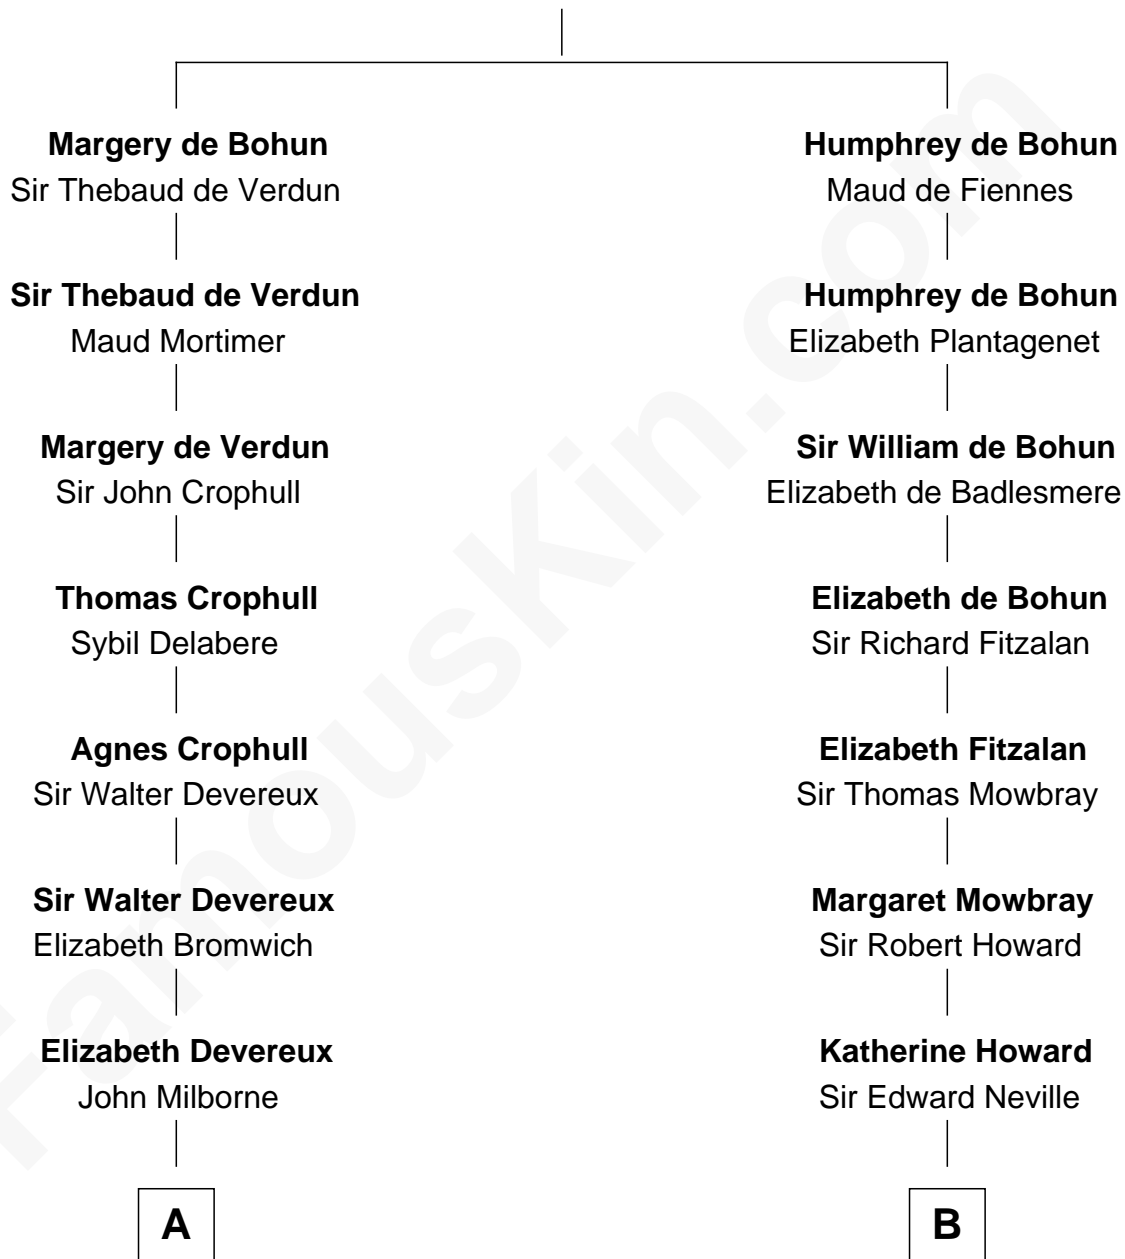

Sir Humphrey de Bohun

Eleanor de Braiose