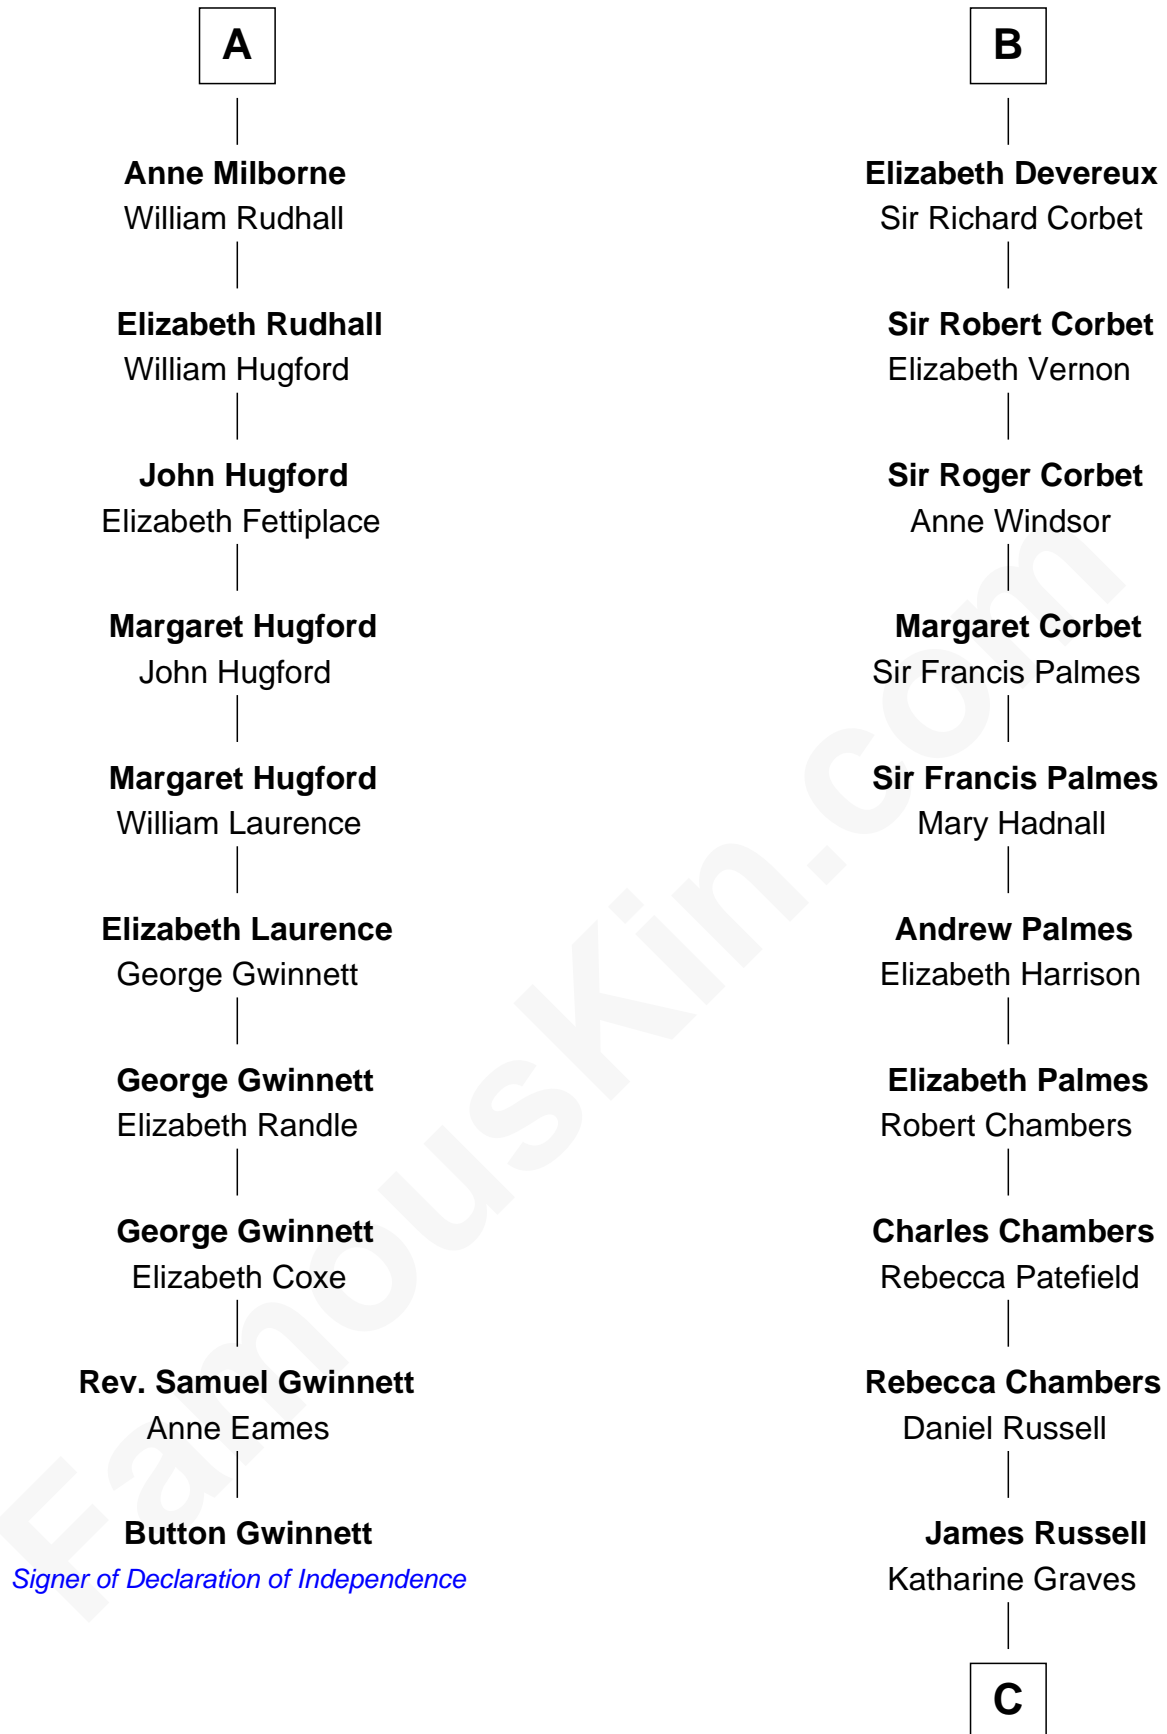

## Relationship Chart of

### Button Gwinnett

*Signer of the Declaration of Independence*

16th cousin 3 times removed of

### James Russell Lowell

*American "Fireside" Poet*

**Sir Edmund Mortimer**

Margaret de Fiennes

**C**

**Rebecca Russell**

John Lowell

**Rev. Charles Lowell**