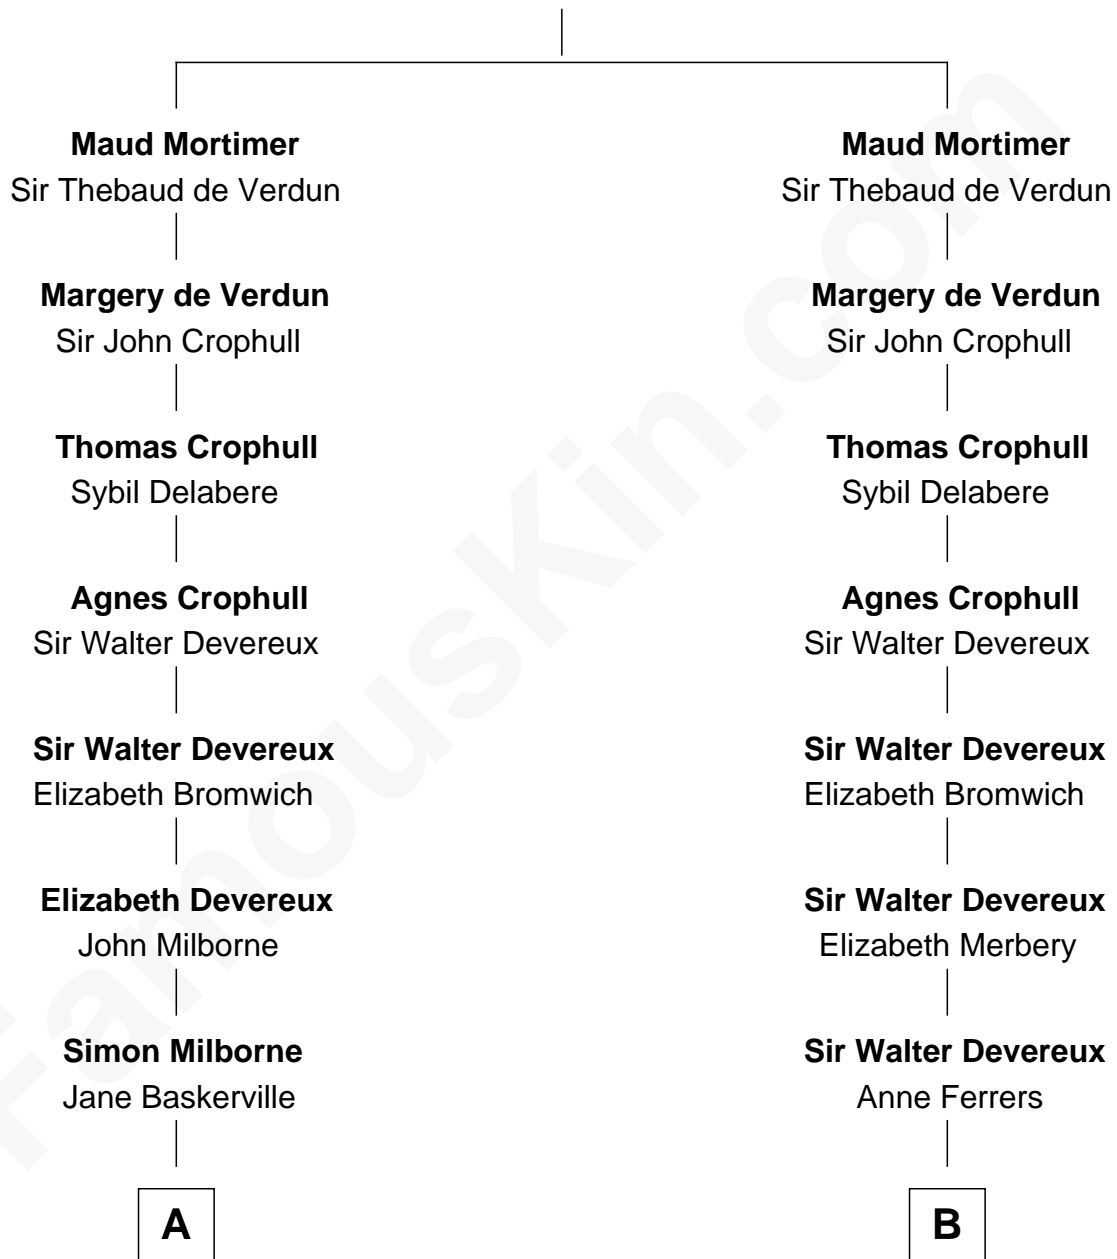

## Relationship Chart of

### Button Gwinnett

*Signer of the Declaration of Independence*

16th cousin 3 times removed of

### James Russell Lowell

*American "Fireside" Poet*

**Sir Edmund Mortimer**

Margaret de Fiennes

**C**

**Rebecca Russell**

John Lowell

**Rev. Charles Lowell**