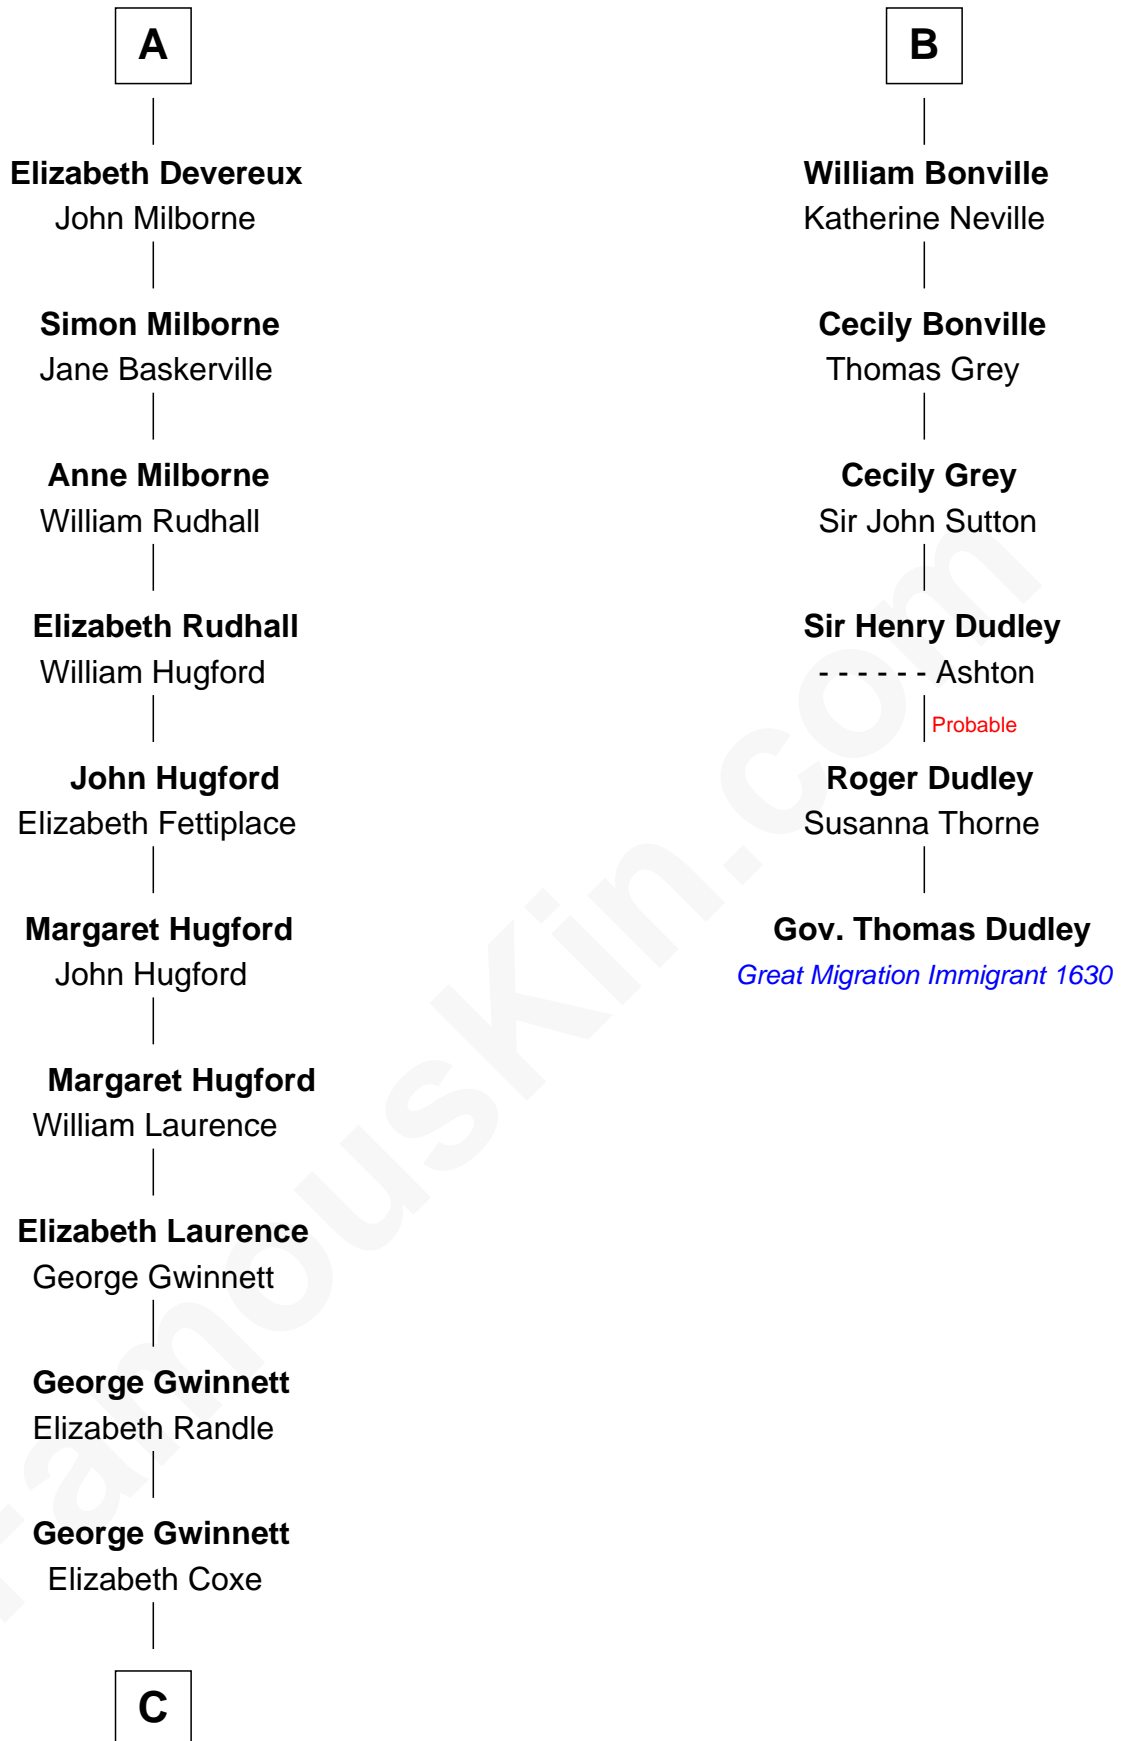

FamousKin.com

Relationship Chart of

Button Gwinnett

Signer of the Declaration of Independence

12th cousin 6 times removed of

Gov. Thomas Dudley

(1576 - 1653) Great Migration Immigrant 1630

Sir Humphrey de Bohun

Maud of Eu

Sir Humphrey de Bohun

Eleanor de Braiose

Margery de Bohun

Sir Thebaud de Verdun

Sir Thebaud de Verdun

Maud Mortimer

Margery de Verdun

Eleanor de Bohun

Sir John de Verdun

Maud de Verdun

Sir John de Grey

Sir Roger de Grey

Elizabeth de Hastings

Sir Reynold de Grey

Eleanor le Strange

Sir Reynold Grey

Margaret de Ros

Margaret Grey

Sir William Bonville

William Bonville

Elizabeth Harington

B

C