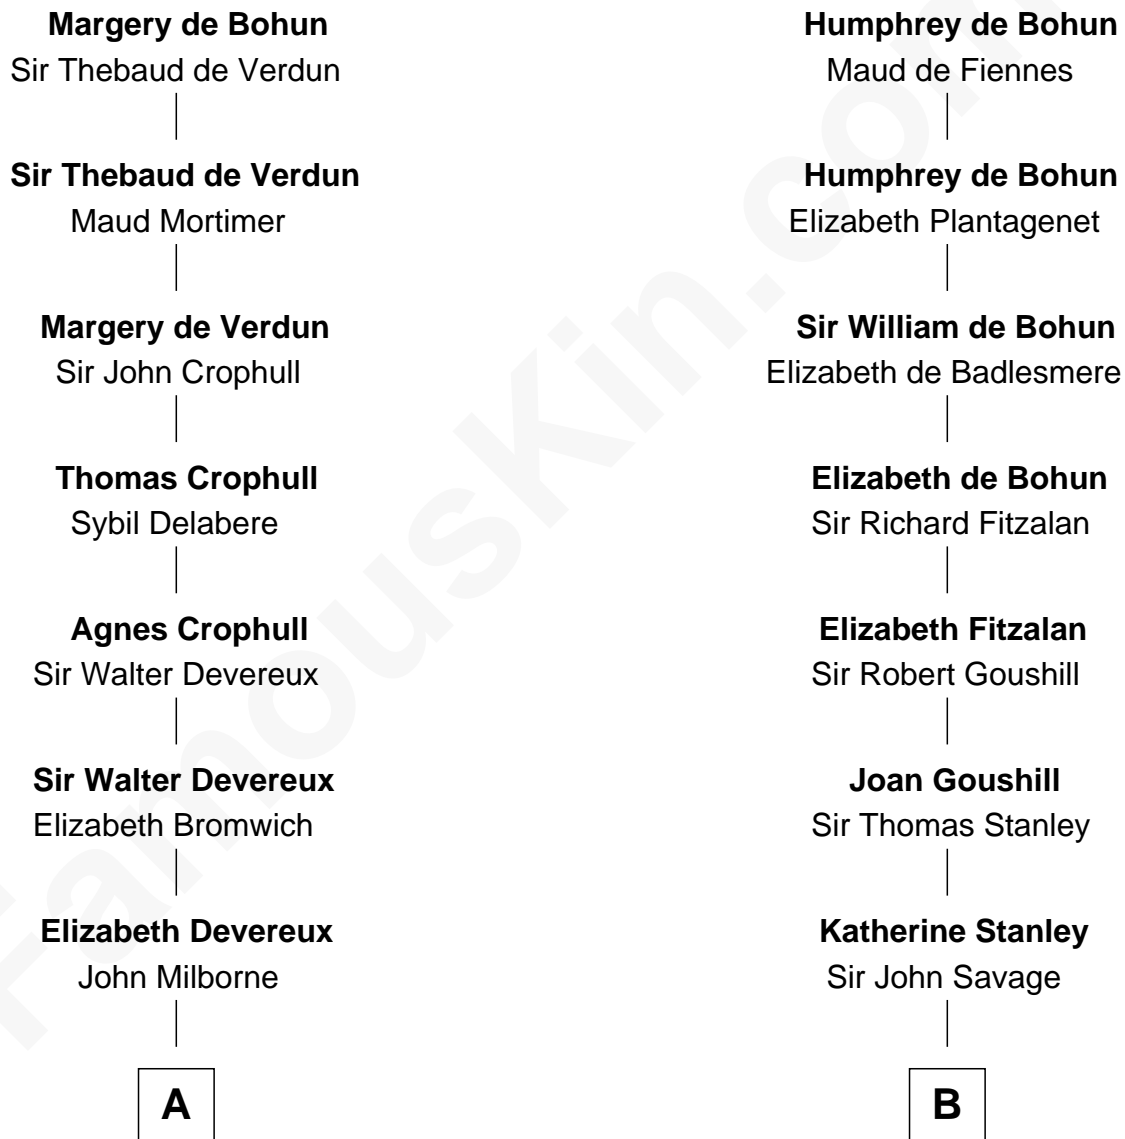

FamousKin.com

Relationship Chart of

Button Gwinnett

Signer of the Declaration of Independence

15th cousin 2 times removed of

Richard Henry Lee

Signer of the Declaration of Independence

Sir Humphrey de Bohun

Eleanor de Braiose

A

Simon Milborne
Jane Baskerville

Anne Milborne
William Rudhall

Elizabeth Rudhall
William Hugford

John Hugford
Elizabeth Fettiplace

Margaret Hugford
John Hugford

Margaret Hugford
William Laurence