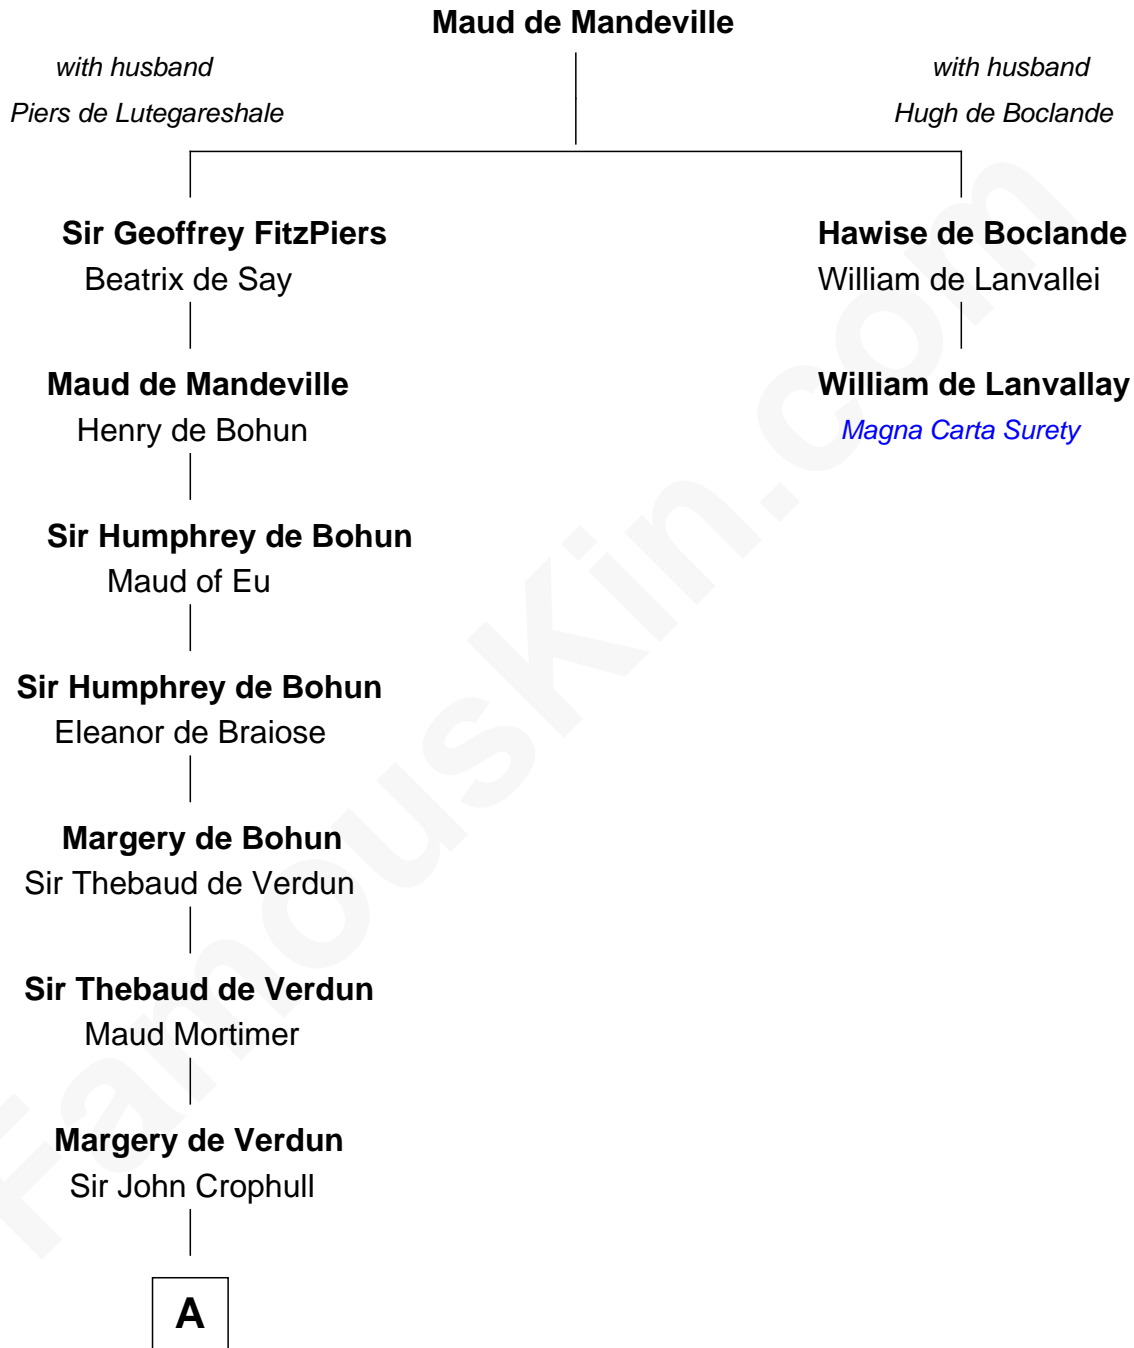

FamousKin.com

Relationship Chart of

Button Gwinnett

Signer of the Declaration of Independence

1st cousin 20 times removed of

William de Lanvallay
Magna Carta Surety

A

Thomas Crophull

Sybil Delabere

Agnes Crophull

Sir Walter Devereux

Sir Walter Devereux

Elizabeth Bromwich

Elizabeth Devereux

John Milborne

Simon Milborne

Jane Baskerville

Anne Milborne

William Rudhall

Elizabeth Rudhall

William Hugford

John Hugford

Elizabeth Fettiplace

Margaret Hugford