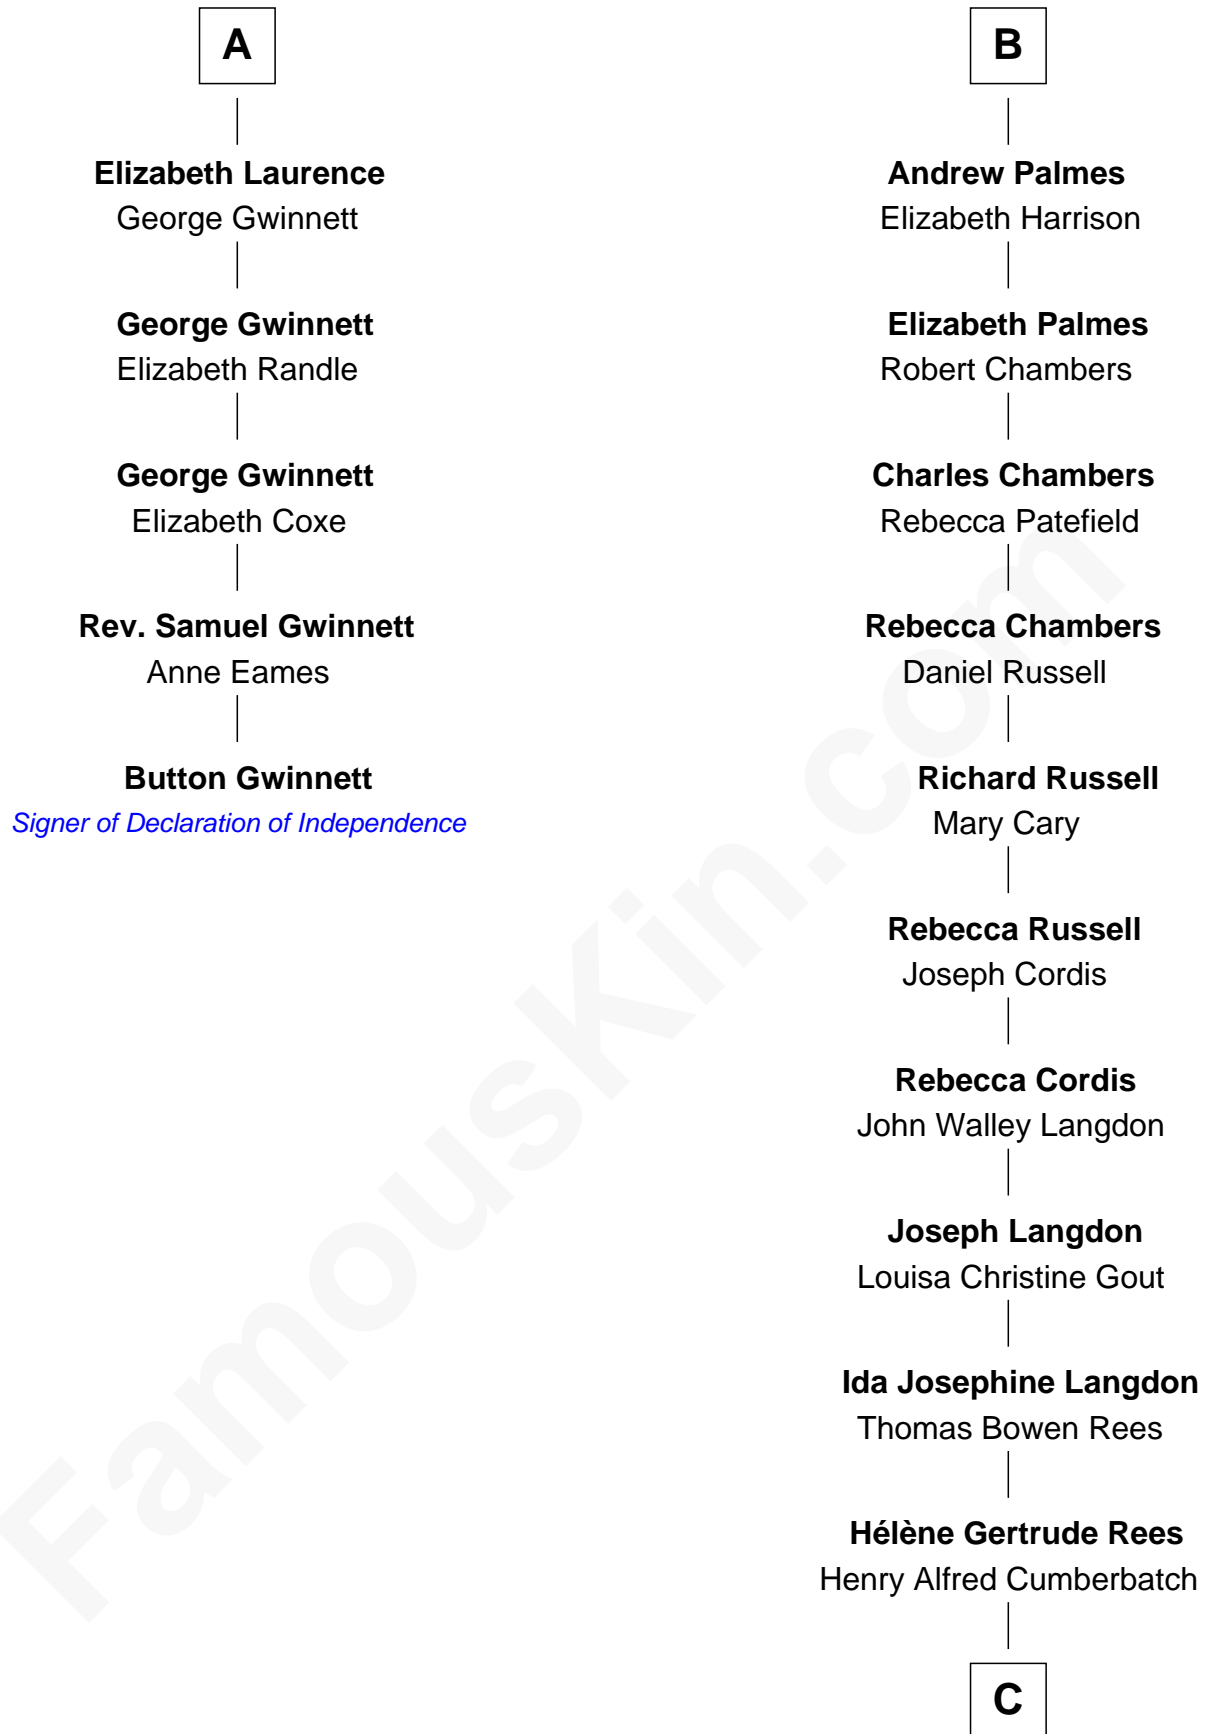

FamousKin.com

Relationship Chart of

Button Gwinnett

Signer of the Declaration of Independence

11th cousin 8 times removed of

Benedict Cumberbatch

Movie, Television and Stage Actor

Sir Walter Devereux

Elizabeth Bromwich

C

Henry Carlton Cumberbatch

Pauline Ellen Laing Congdon

Timothy Carlton Congdon Cumberbatch

Wanda Ventham

Benedict Cumberbatch

Movie, Television and Stage Actor