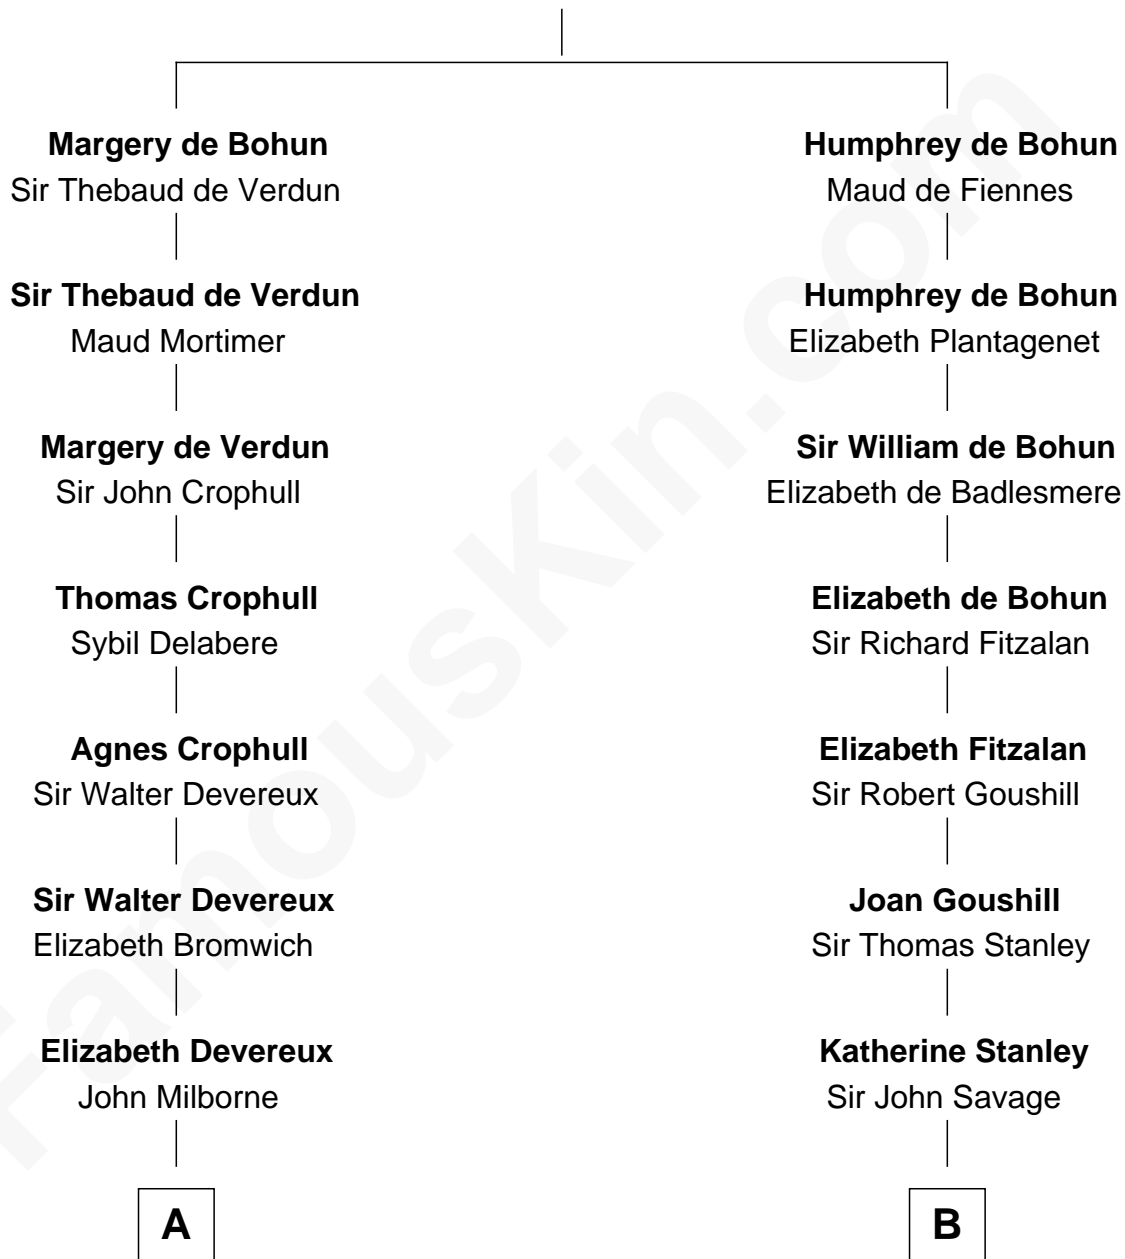

## Relationship Chart of

### Button Gwinnett

*Signer of the Declaration of Independence*

17th cousin 1 time removed of

### Fitzhugh Lee

*40th Governor of Virginia*

**Sir Humphrey de Bohun**

Eleanor de Braiose

C

Sydney Smith Lee

Anna Maria Mason

Fitzhugh Lee