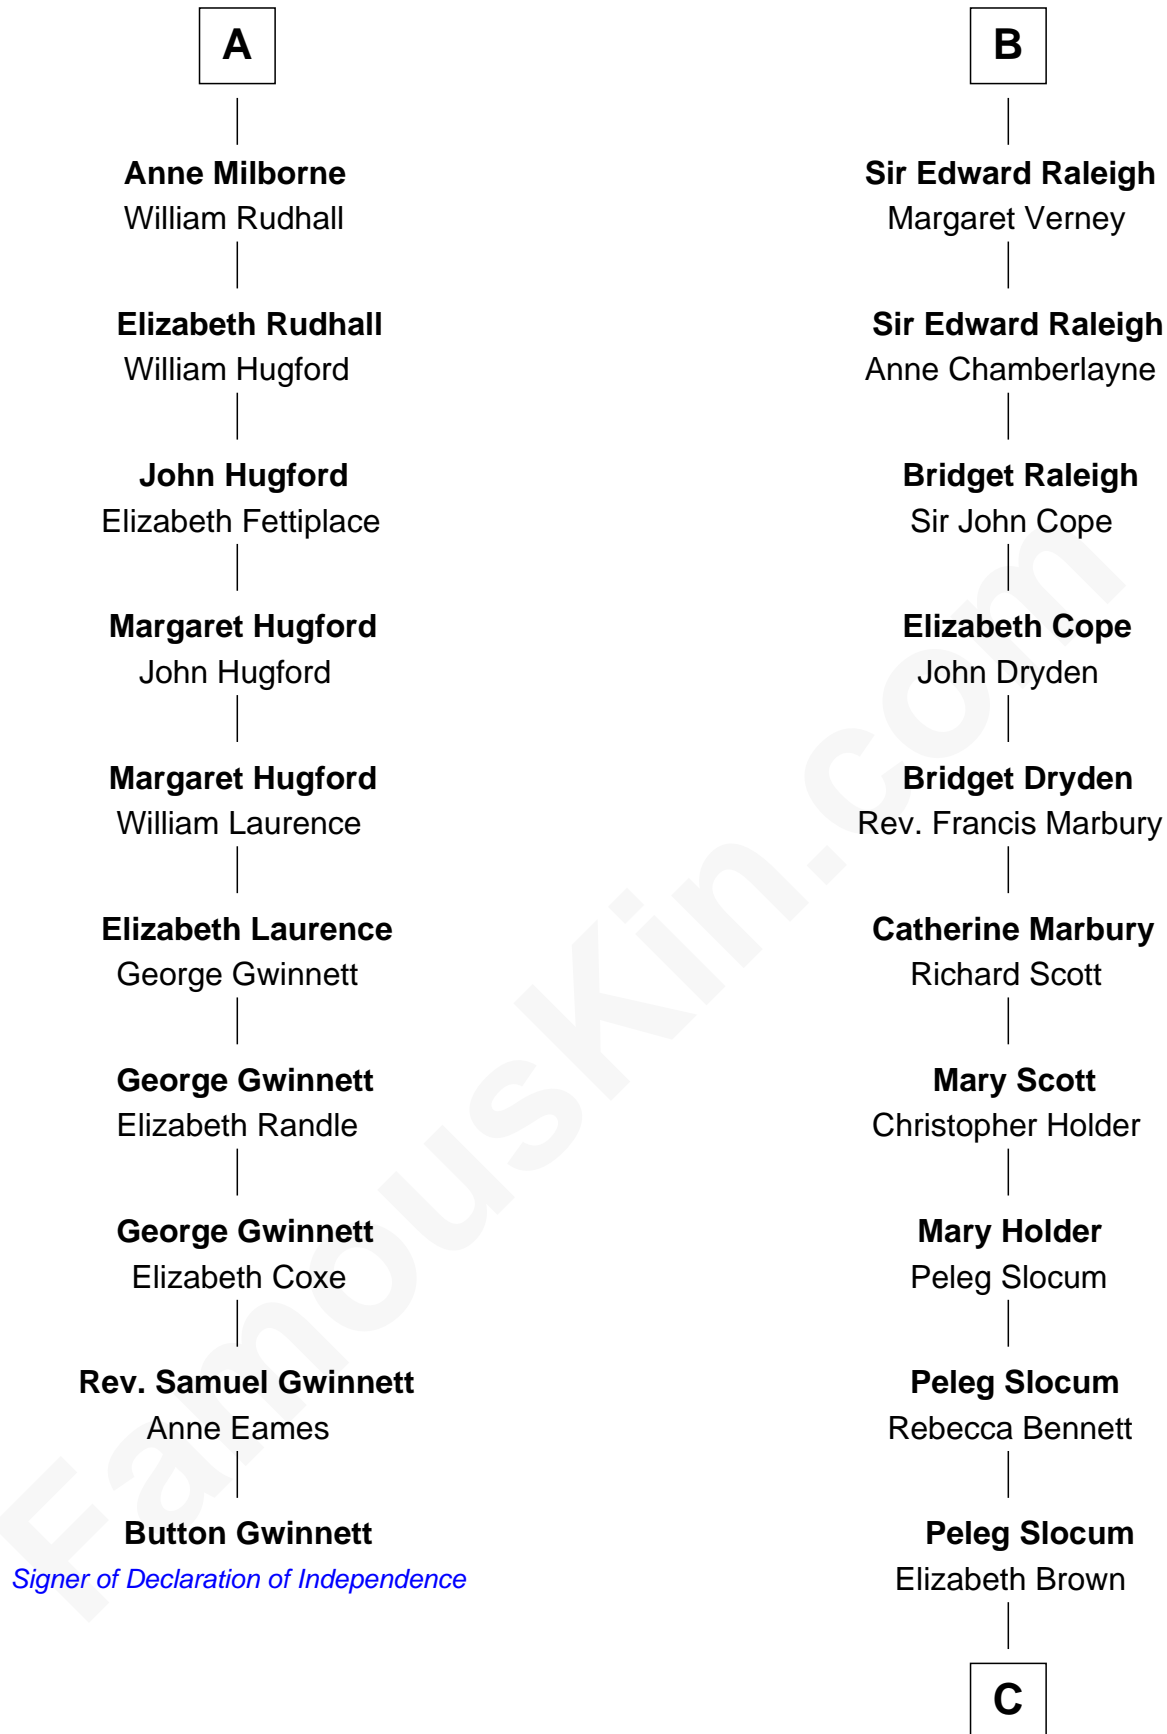

## Relationship Chart of

### Button Gwinnett

*Signer of the Declaration of Independence*

16th cousin 4 times removed of

### Henry Clay Folger

*Founder of Folger Shakespeare Library and Chairman of Standard Oil*

**Sir Edmund Mortimer**

Margaret de Fiennes

C

**Rebecca Slocum**

George Folger

**Samuel Brown Folger**

Nancy F. Hiller

**Henry Clay Folger**

Eliza Jane Clark

**Henry Clay Folger**

*Chairman of Standard Oil*

FamousKin.com