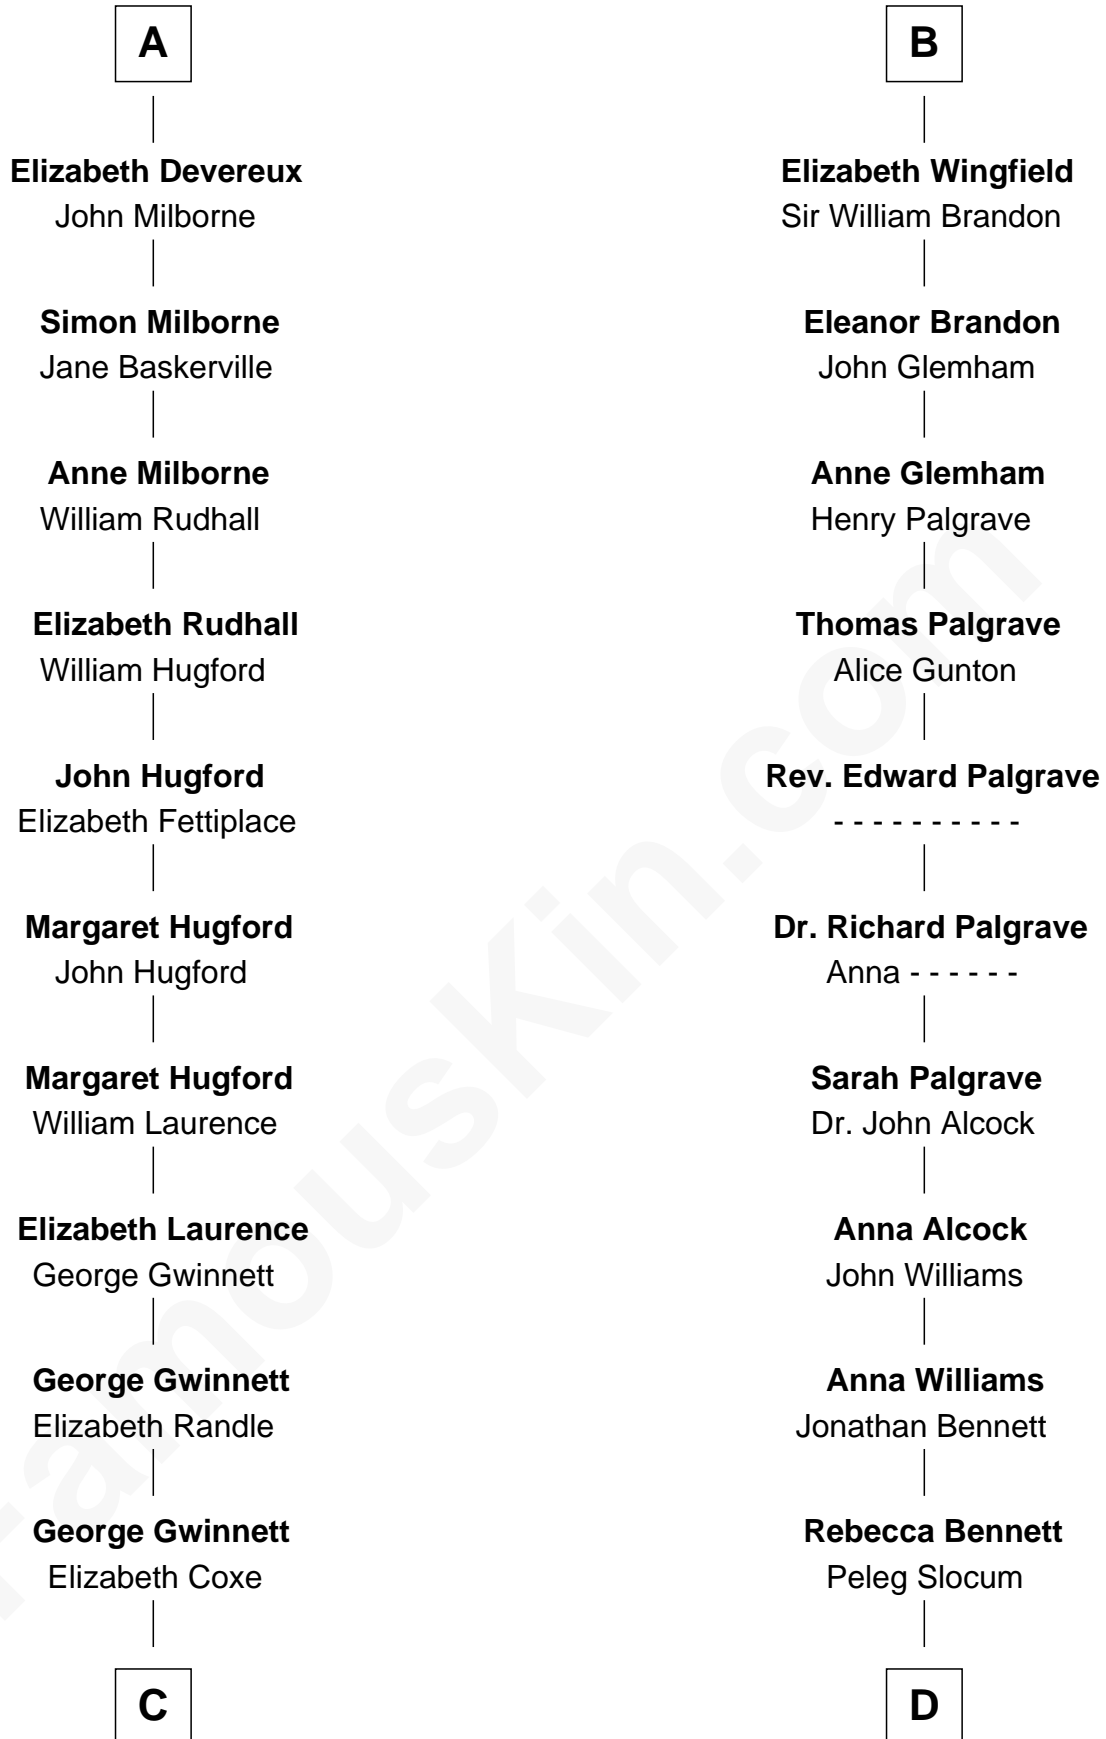

FamousKin.com

Relationship Chart of

Button Gwinnett

Signer of the Declaration of Independence

18th cousin 3 times removed of

Henry Clay Folger

Founder of Folger Shakespeare Library and Chairman of Standard Oil

C

Rev. Samuel Gwinnett

Anne Eames

Button Gwinnett

Signer of Declaration of Independence

D

Peleg Slocum

Elizabeth Brown

Rebecca Slocum

George Folger

Samuel Brown Folger

Nancy F. Hiller

Henry Clay Folger

Eliza Jane Clark

Henry Clay Folger

Chairman of Standard Oil