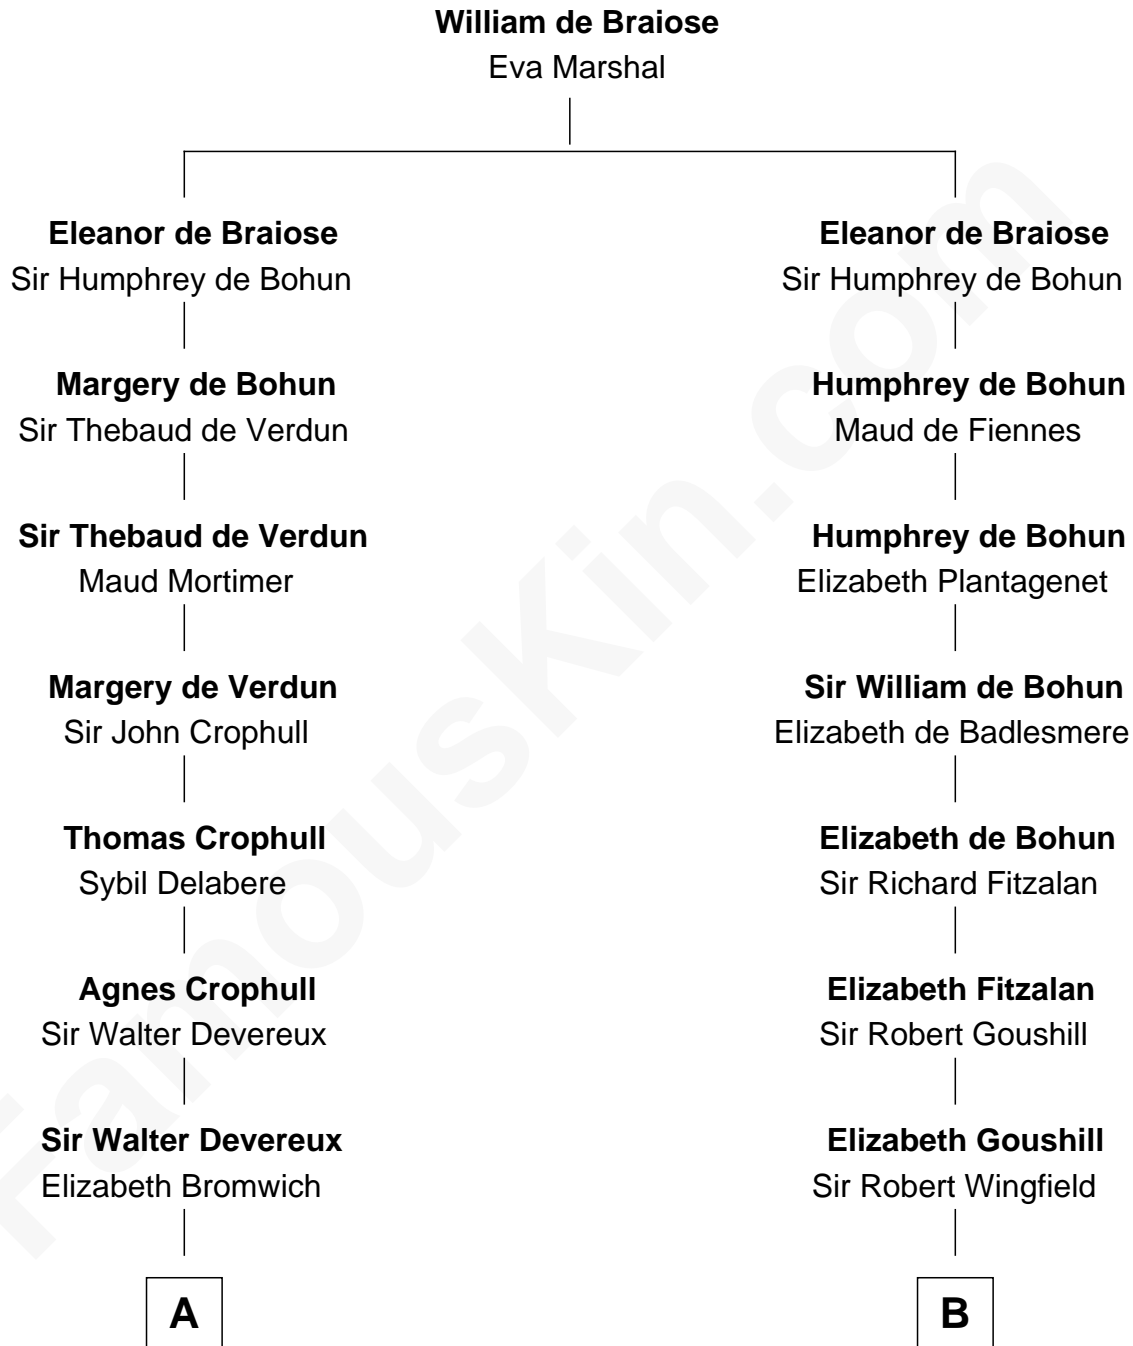

FamousKin.com

Relationship Chart of

Button Gwinnett

Signer of the Declaration of Independence

18th cousin 3 times removed of

Henry Clay Folger

Founder of Folger Shakespeare Library and Chairman of Standard Oil

C

Rev. Samuel Gwinnett

Anne Eames

Button Gwinnett

Signer of Declaration of Independence

D

Peleg Slocum

Elizabeth Brown

Rebecca Slocum

George Folger

Samuel Brown Folger

Nancy F. Hiller

Henry Clay Folger

Eliza Jane Clark

Henry Clay Folger

Chairman of Standard Oil