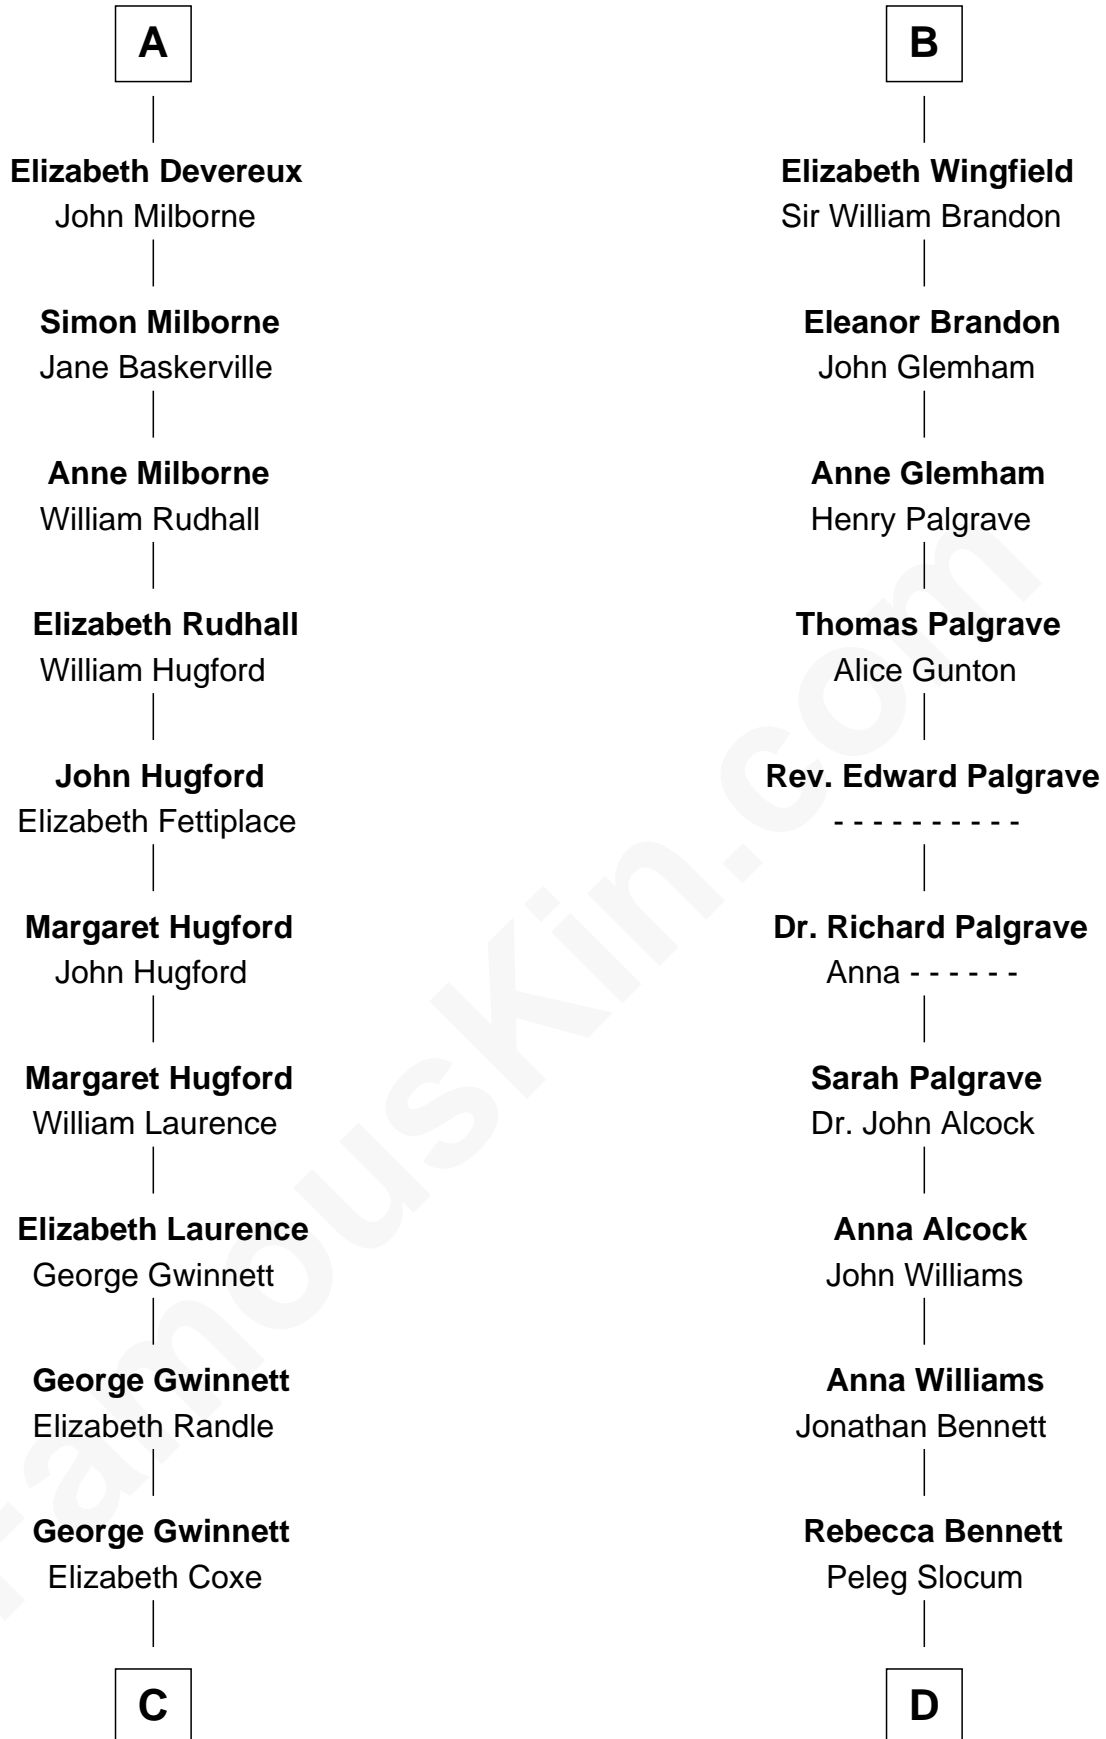

FamousKin.com

Relationship Chart of

Button Gwinnett

Signer of the Declaration of Independence

18th cousin 2 times removed of

J. A. Folger

Founder of Folger Coffee Company

William de Braiose

Eva Marshal

Eleanor de Braiose
Sir Humphrey de Bohun

Margery de Bohun
Sir Thebaud de Verdun

Sir Thebaud de Verdun
Maud Mortimer

Margery de Verdun
Sir John Crophull

Thomas Crophull
Sybil Delabere

Agnes Crophull
Sir Walter Devereux

Sir Walter Devereux
Elizabeth Bromwich

A

Eleanor de Braiose
Sir Humphrey de Bohun

Humphrey de Bohun
Maud de Fiennes

Humphrey de Bohun
Elizabeth Plantagenet

Sir William de Bohun
Elizabeth de Badlesmere

Elizabeth de Bohun
Sir Richard Fitzalan

Elizabeth Fitzalan
Sir Robert Goushill

Elizabeth Goushill
Sir Robert Wingfield

B

C

Rev. Samuel Gwinnett

Anne Eames

Button Gwinnett

Signer of Declaration of Independence