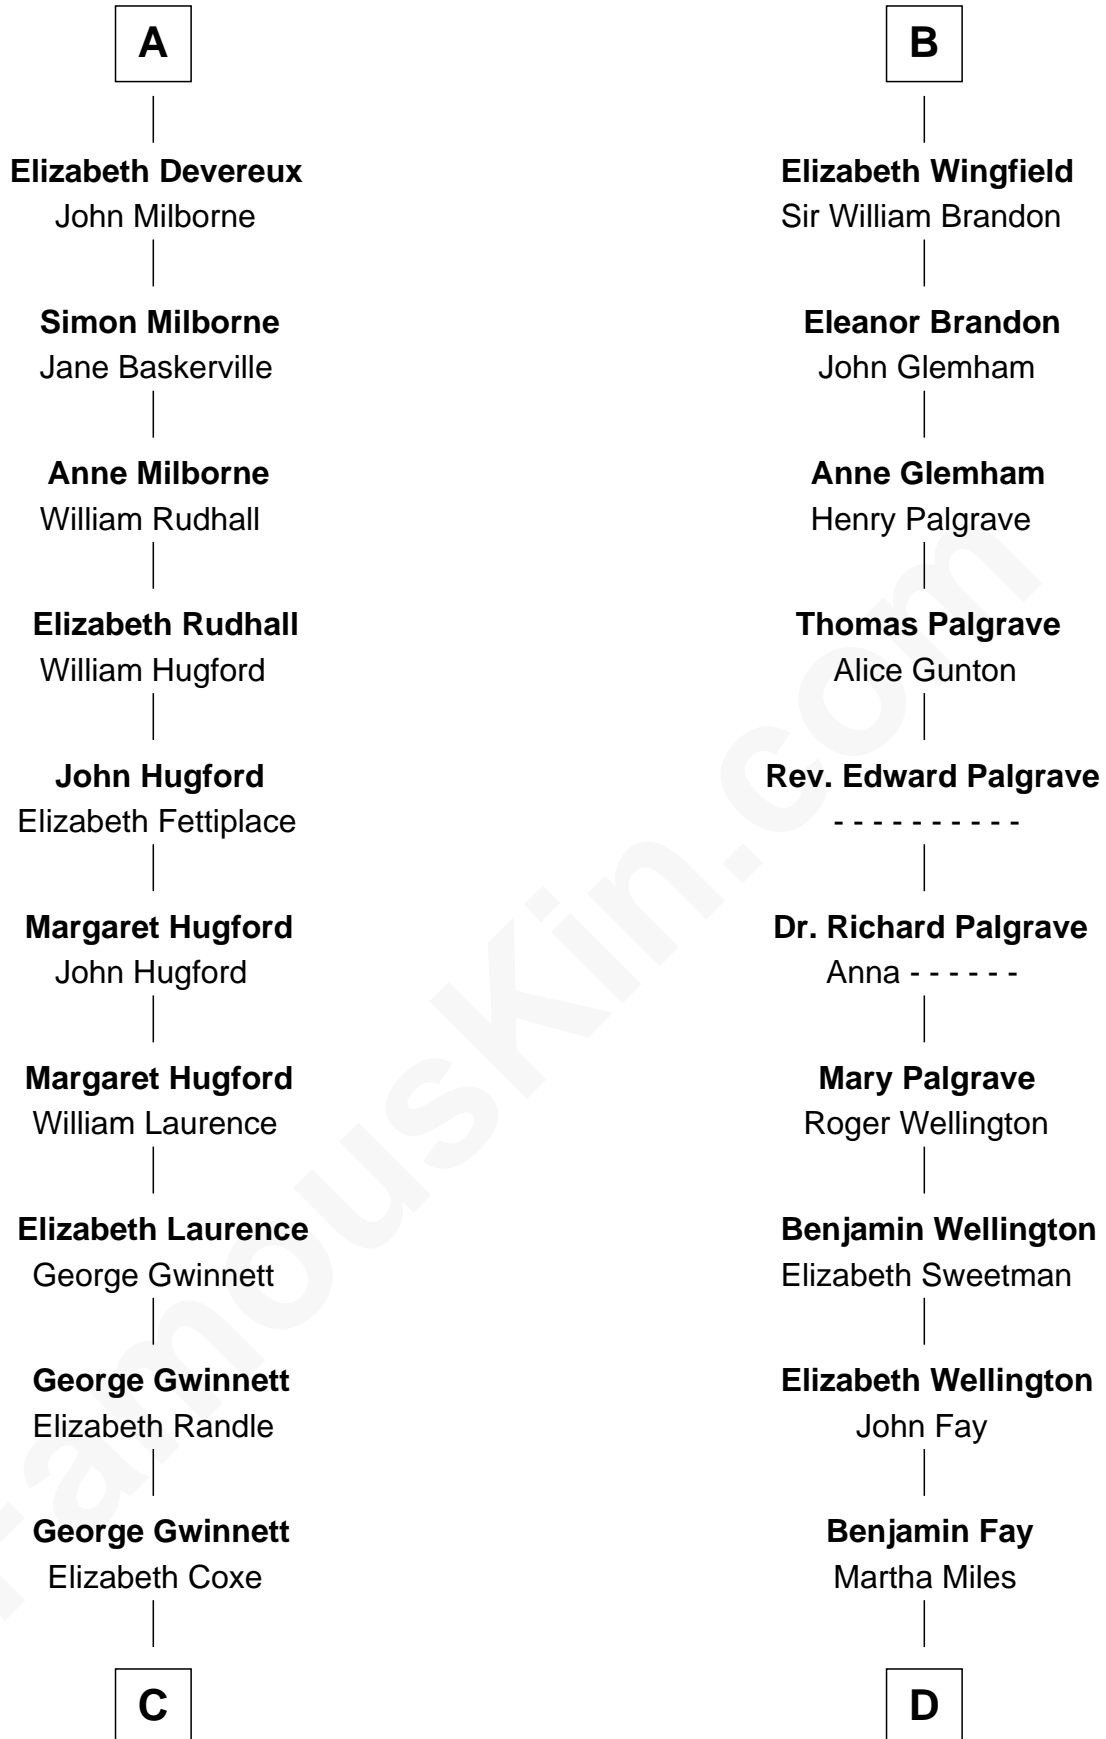

FamousKin.com

Relationship Chart of

Button Gwinnett

Signer of the Declaration of Independence

18th cousin of

Eli Whitney

Inventor of the Cotton Gin

William de Braiose

Eva Marshal

Eleanor de Braiose
Sir Humphrey de Bohun

Margery de Bohun
Sir Thebaud de Verdun

Sir Thebaud de Verdun
Maud Mortimer

Margery de Verdun
Sir John Crophull

Thomas Crophull
Sybil Delabere

Agnes Crophull
Sir Walter Devereux

Sir Walter Devereux
Elizabeth Bromwich

A

Eleanor de Braiose
Sir Humphrey de Bohun

Humphrey de Bohun
Maud de Fiennes

Humphrey de Bohun
Elizabeth Plantagenet

Sir William de Bohun
Elizabeth de Badlesmere

Elizabeth de Bohun
Sir Richard Fitzalan

Elizabeth Fitzalan
Sir Robert Goushill

Elizabeth Goushill
Sir Robert Wingfield

B

C

Rev. Samuel Gwinnett

Anne Eames

Button Gwinnett

Signer of Declaration of Independence