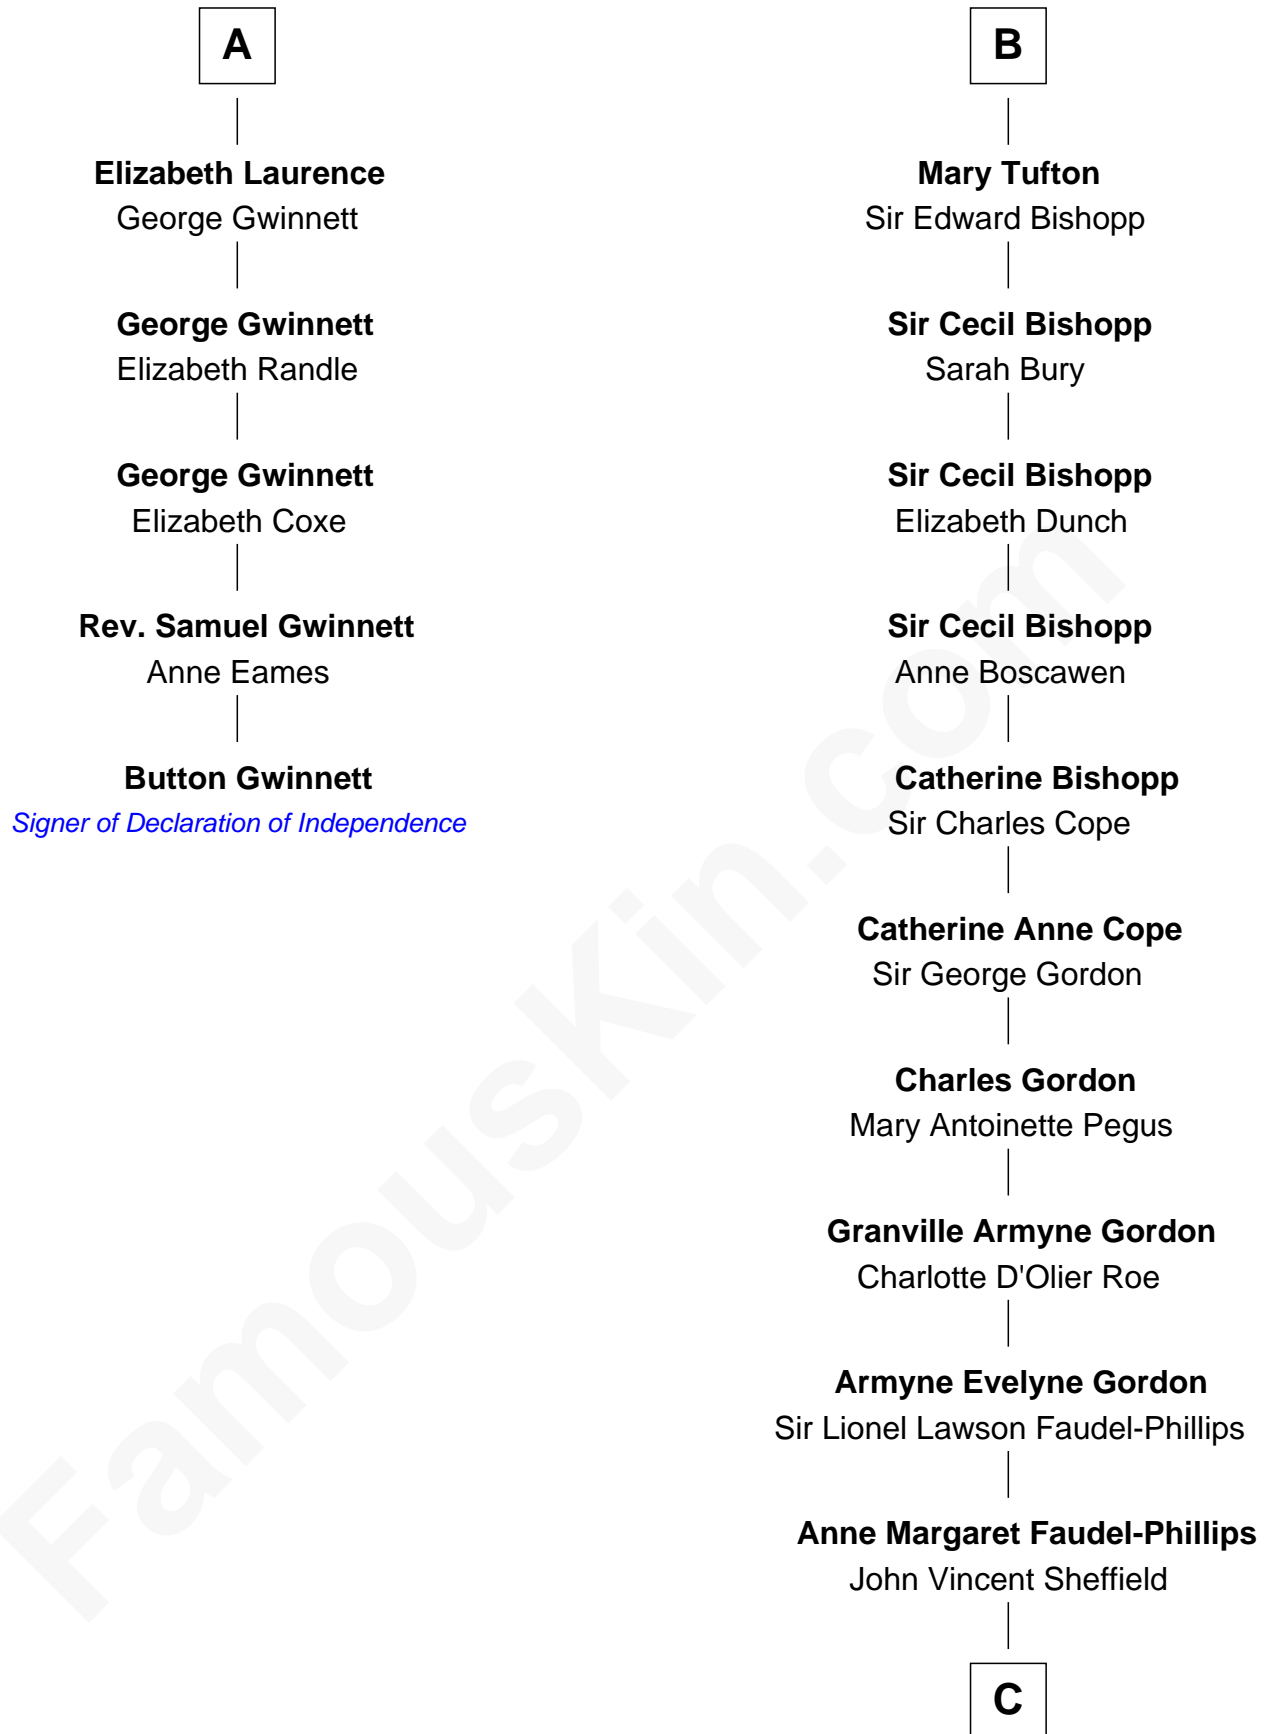

FamousKin.com

Relationship Chart of

Button Gwinnett

Signer of the Declaration of Independence

11th cousin 8 times removed of

Cara Delevingne

Fashion Model and Movie Actress

Sir Walter Devereux
Elizabeth Bromwich

C

Jane Armyne Sheffield
Sir Jocelyn Edward Greville Stevens

Pandora Anne Stevens
Charles Hamar Delevingne

Cara Delevingne
Model and Actress