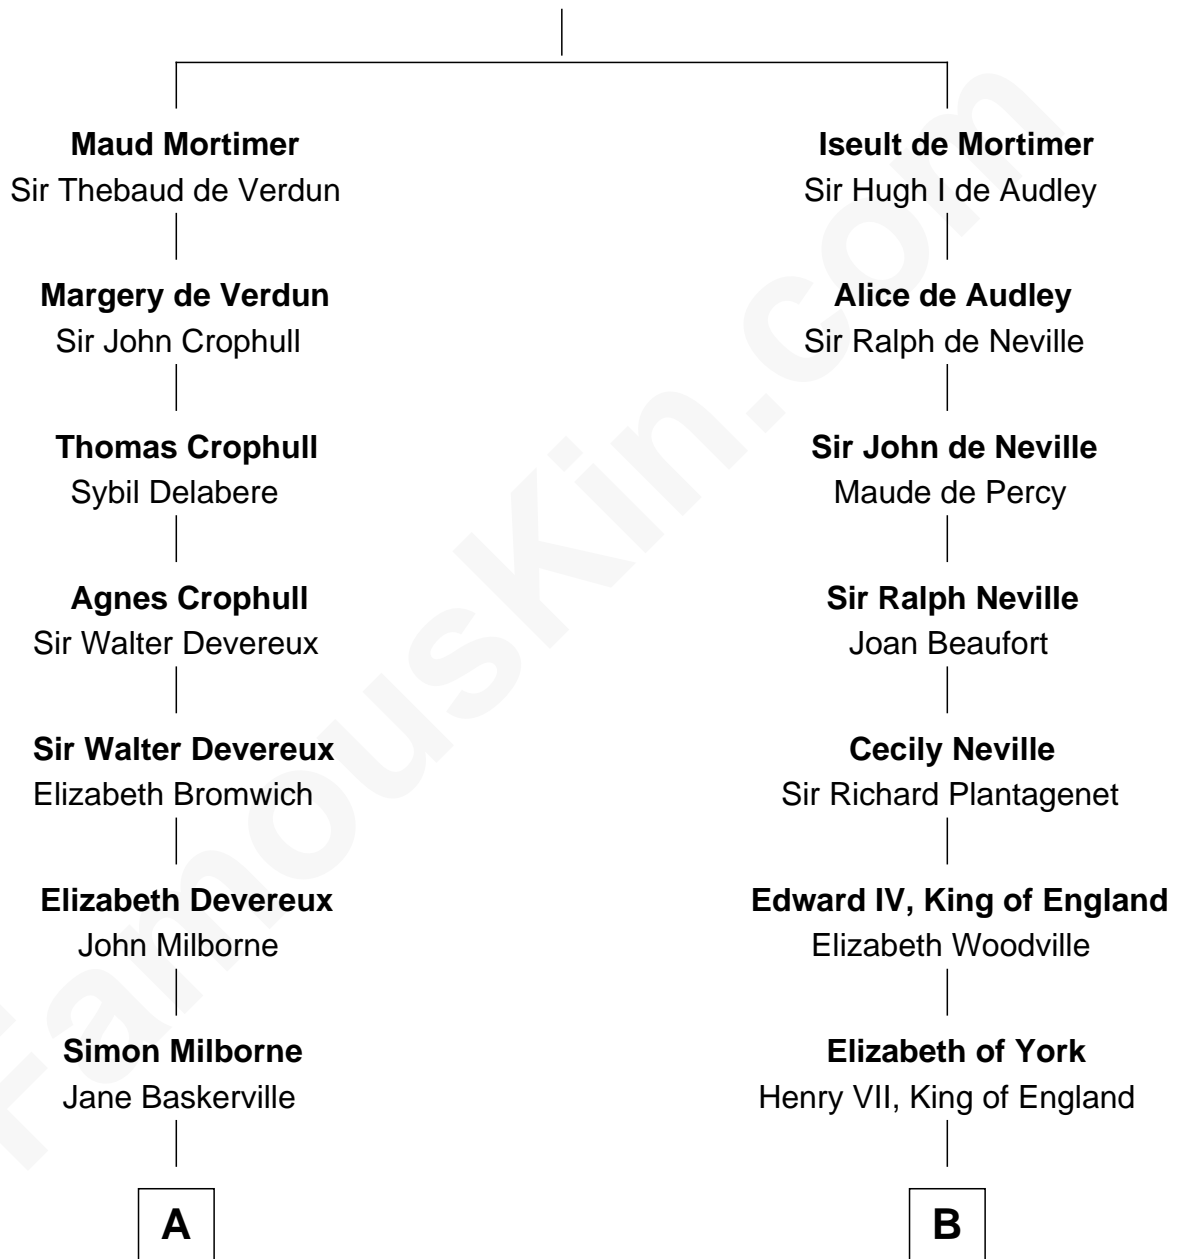

FamousKin.com

Relationship Chart of

Button Gwinnett

Signer of the Declaration of Independence

16th cousin 5 times removed of

Eleanor Roosevelt

First Lady of President Franklin D. Roosevelt

Sir Edmund Mortimer

Margaret de Fiennes

C

Gabriel Ver Planck Ludlow

Elizabeth A. Hunter

Dr. Edward Hunter Ludlow

Elizabeth Livingston

Mary Livingston Ludlow

Valentine Gill Hall

Anna Rebecca Hall

Elliott Roosevelt

Eleanor Roosevelt

First Lady of Franklin Roosevelt

FamousKin.com