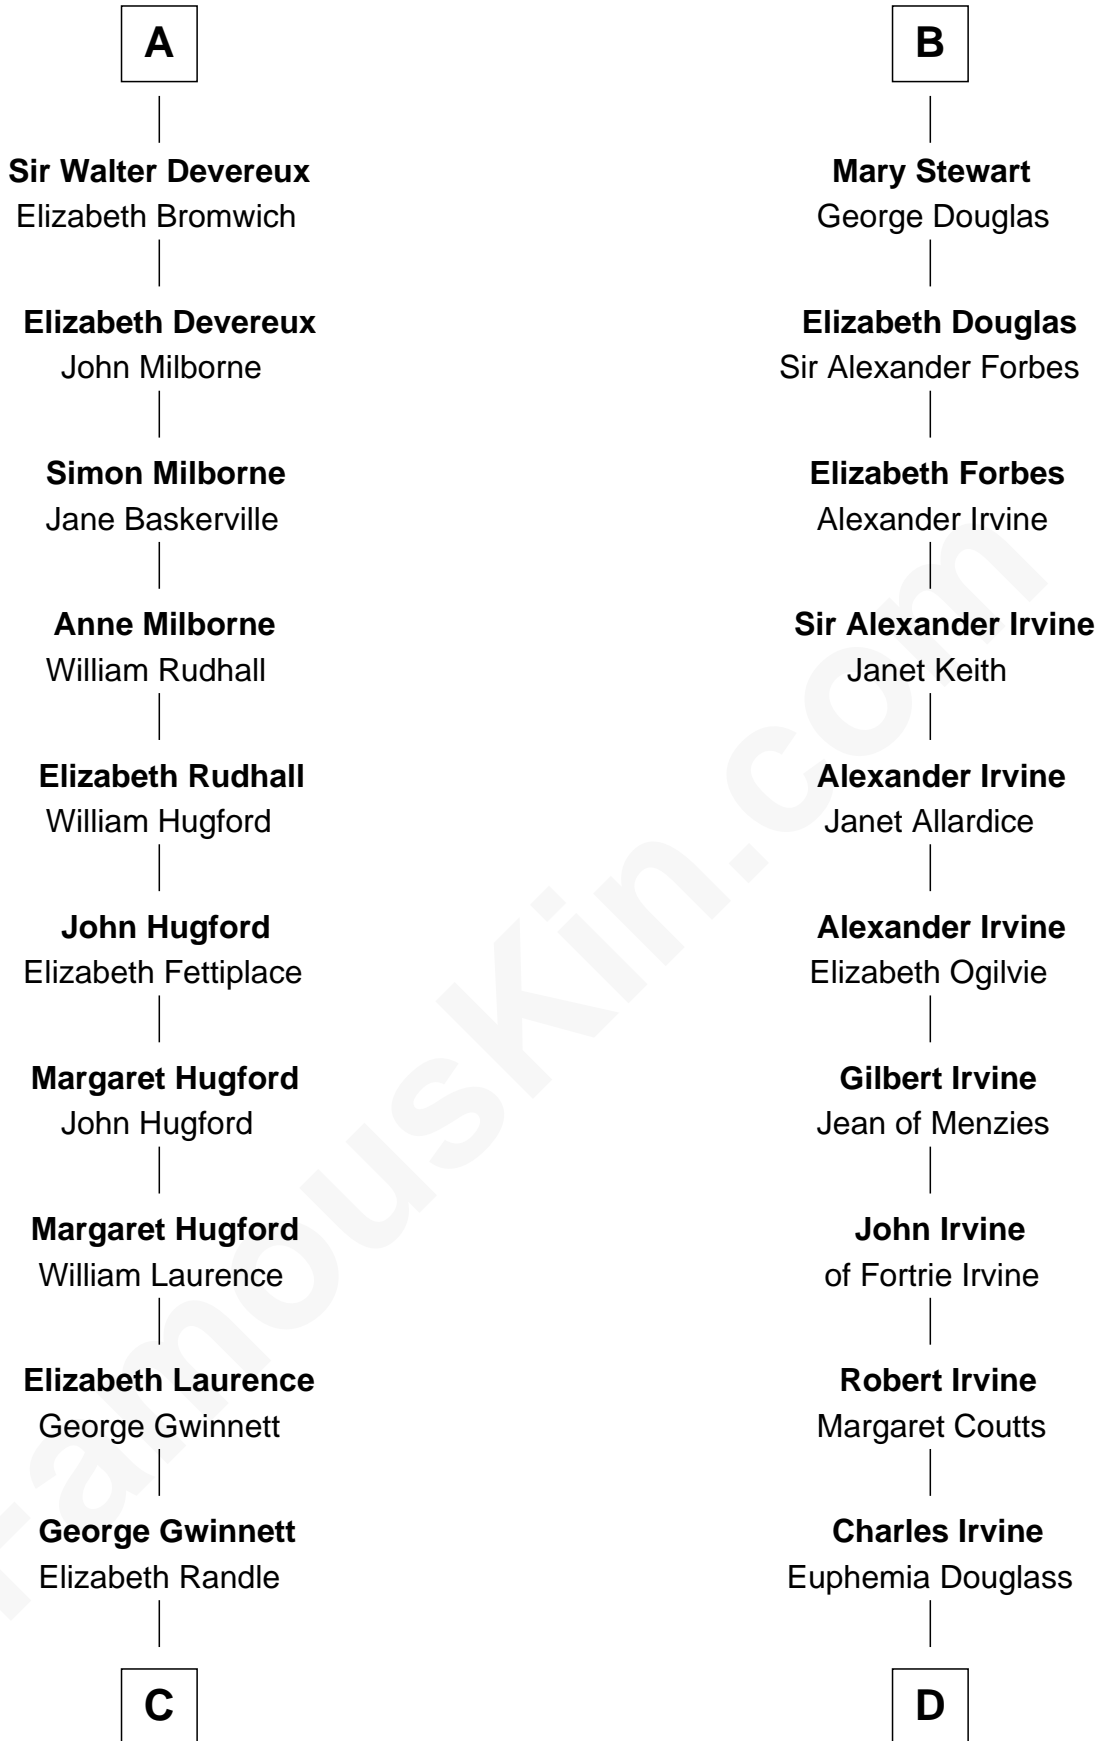

FamousKin.com

Relationship Chart of

Button Gwinnett

Signer of the Declaration of Independence

19th cousin 2 times removed of

Theodore Roosevelt

26th U.S. President

Sir William Marshal

Isabel de Clare

C

George Gwinnett

Elizabeth Coxe

Rev. Samuel Gwinnett

Anne Eames

Button Gwinnett

Signer of Declaration of Independence