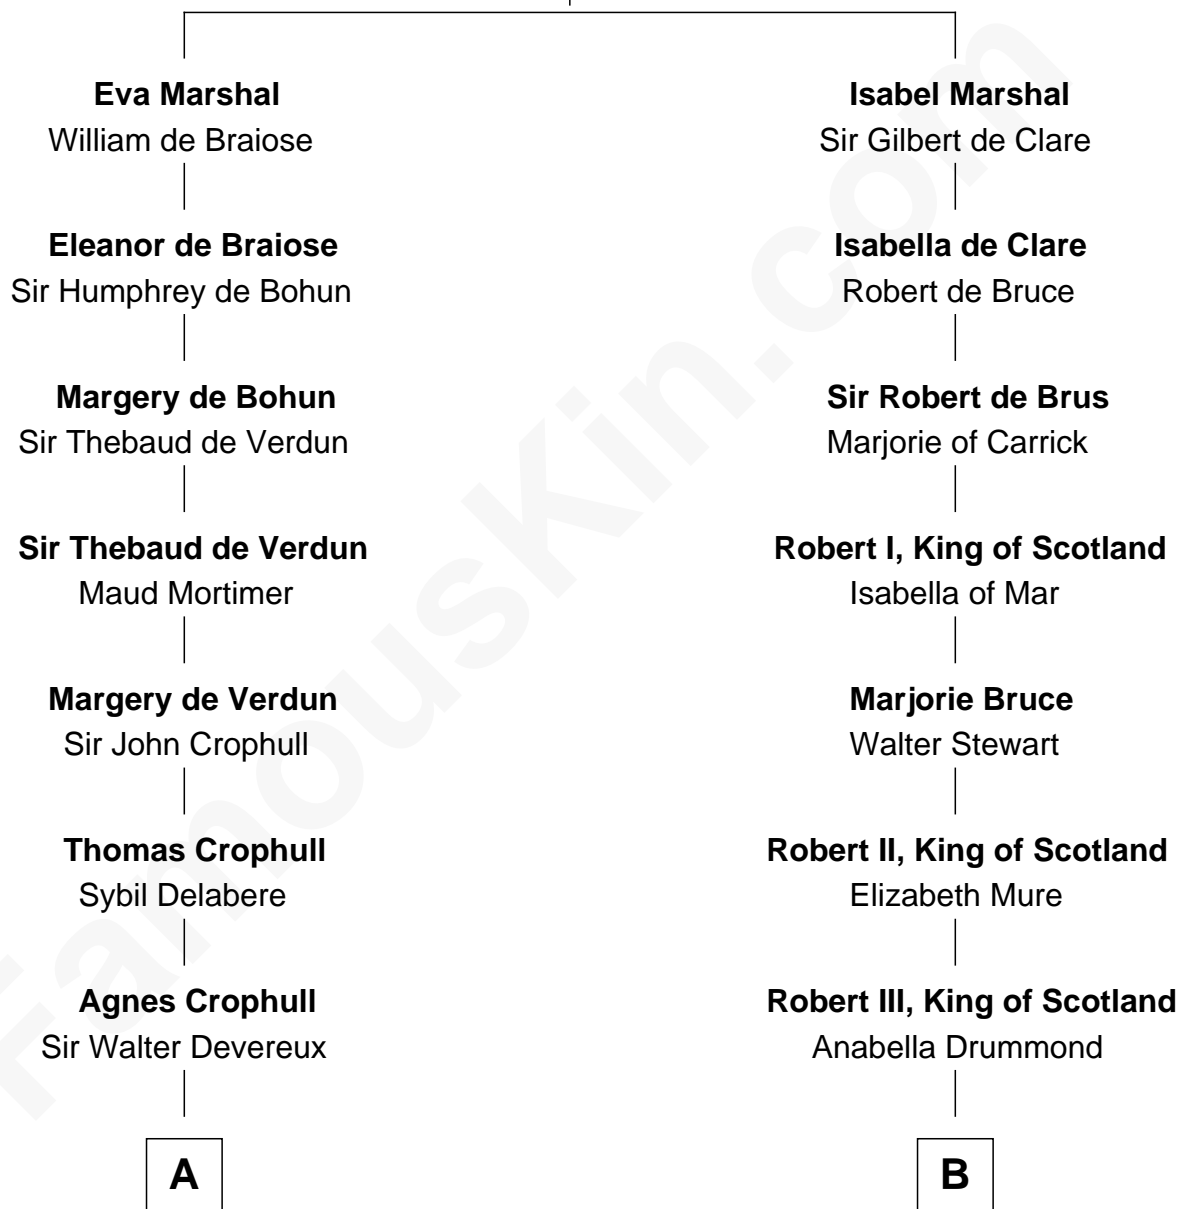

FamousKin.com

Relationship Chart of

Button Gwinnett

Signer of the Declaration of Independence

19th cousin 2 times removed of

Theodore Roosevelt

26th U.S. President

Sir William Marshal

Isabel de Clare

C

George Gwinnett

Elizabeth Coxe

Rev. Samuel Gwinnett

Anne Eames

Button Gwinnett

Signer of Declaration of Independence