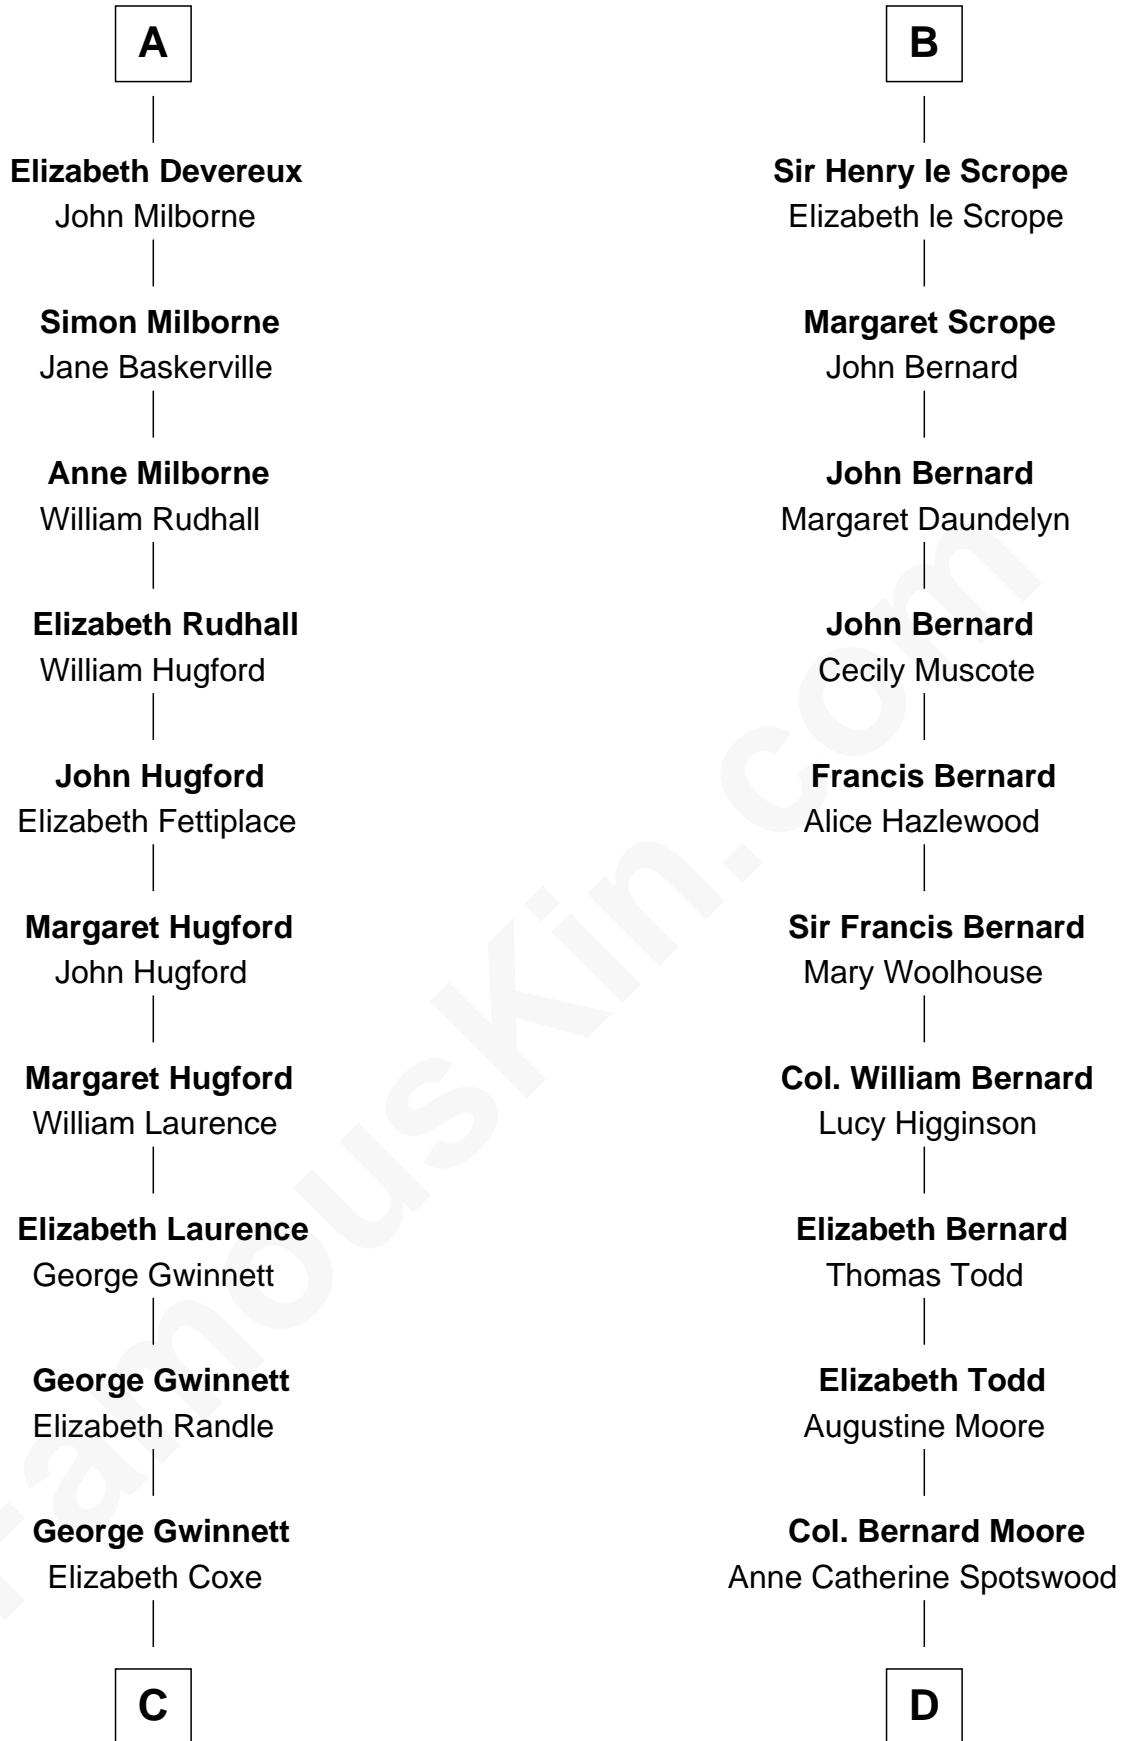

FamousKin.com

Relationship Chart of

Button Gwinnett

Signer of the Declaration of Independence

18th cousin 2 times removed of

Helen Keller

Author and Activist

Sir Humphrey de Bohun

Alice de Bohun

Roger V de Toeni

Ralph VII de Toeni

Mary - - - - -

Alice de Toeni

Guy de Beauchamp

Sir Thomas de Beauchamp

Katherine de Mortimer

Philippa de Beauchamp

Sir Hugh de Stafford

Margaret de Stafford

Sir Ralph Neville

Margaret de Neville

Sir Richard Scrope

B

C

Rev. Samuel Gwinnett

Anne Eames

Button Gwinnett

Signer of Declaration of Independence

D

Col. Alexander Spotswood Moore

Elizabeth Aylett

Mary Fairfax Moore