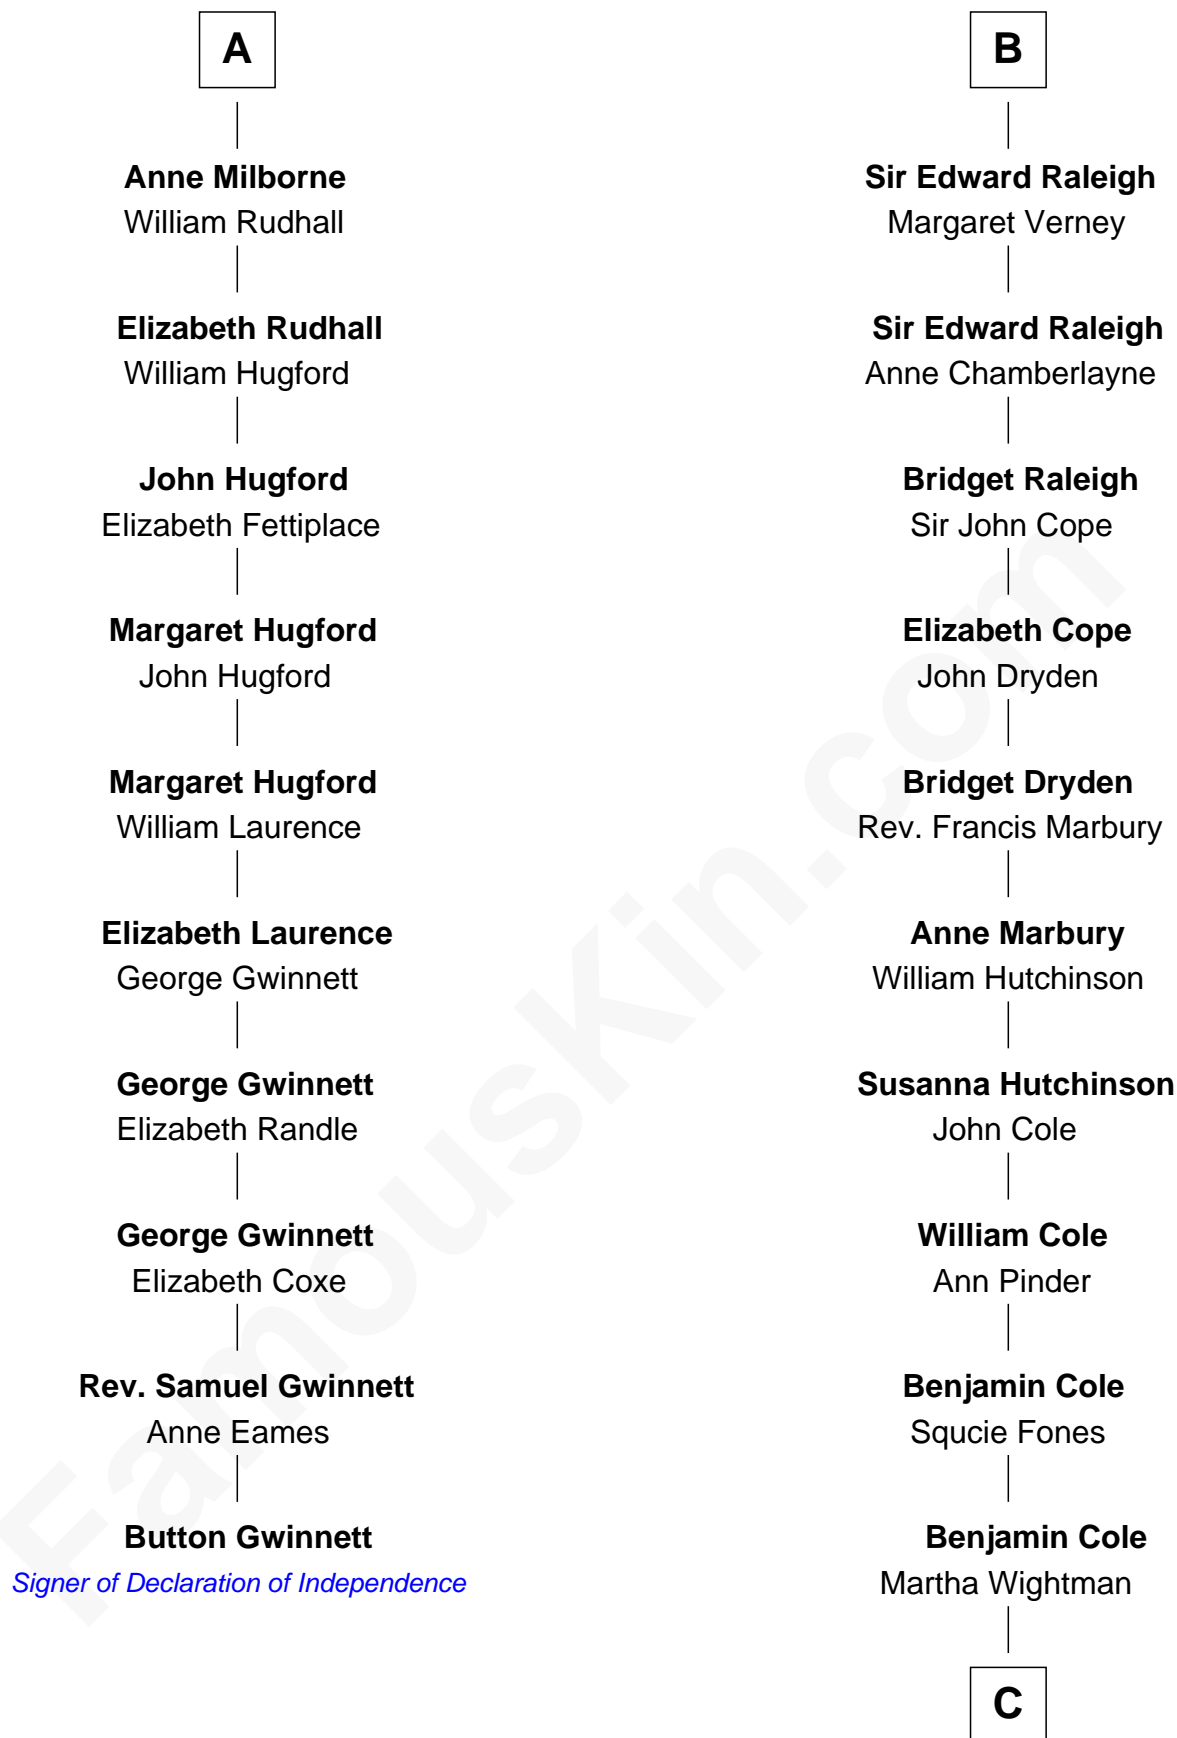

### Button Gwinnett

*Signer of the Declaration of Independence*

16th cousin 3 times removed of

### Melvil Dewey

*Inventor of the Dewey Decimal System*

**Sir Edmund Mortimer**

Margaret de Fiennes

**C**

**Polly Cole**

David Dewey

**Joel Dewey**

Eliza Green

**Melvil Dewey**

*Dewey Decimal System*

FamousKin.com