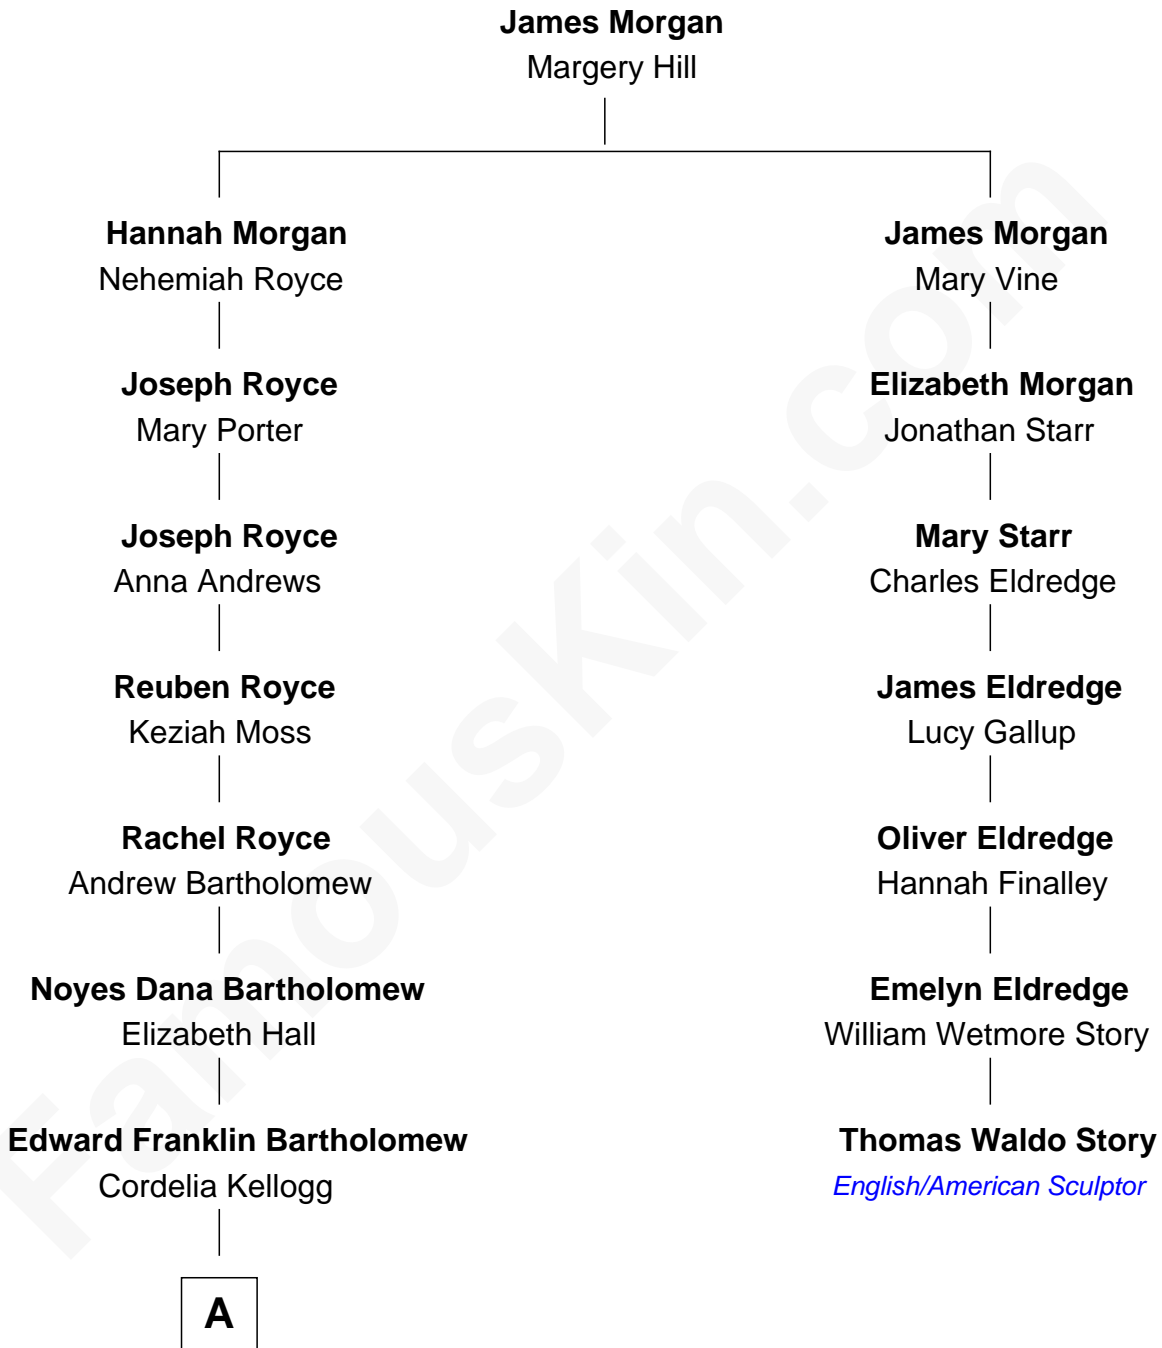

# FamousKin.com

## Relationship Chart of

### Clint Eastwood

*TV & Film Actor and Director*

6th cousin 4 times removed of

**Thomas Waldo Story**  
*English/American Sculptor*

**A**

—  
**Sophia Aurelia Bartholomew**

Charles Claude Runner

—  
**Waldo Errol Runner**

Virginia May McClanahan

—  
**Margaret Ruth Runner**

Clinton Eastwood

—  
**Clint Eastwood**

*TV & Film Actor and Director*

FamousKin.com