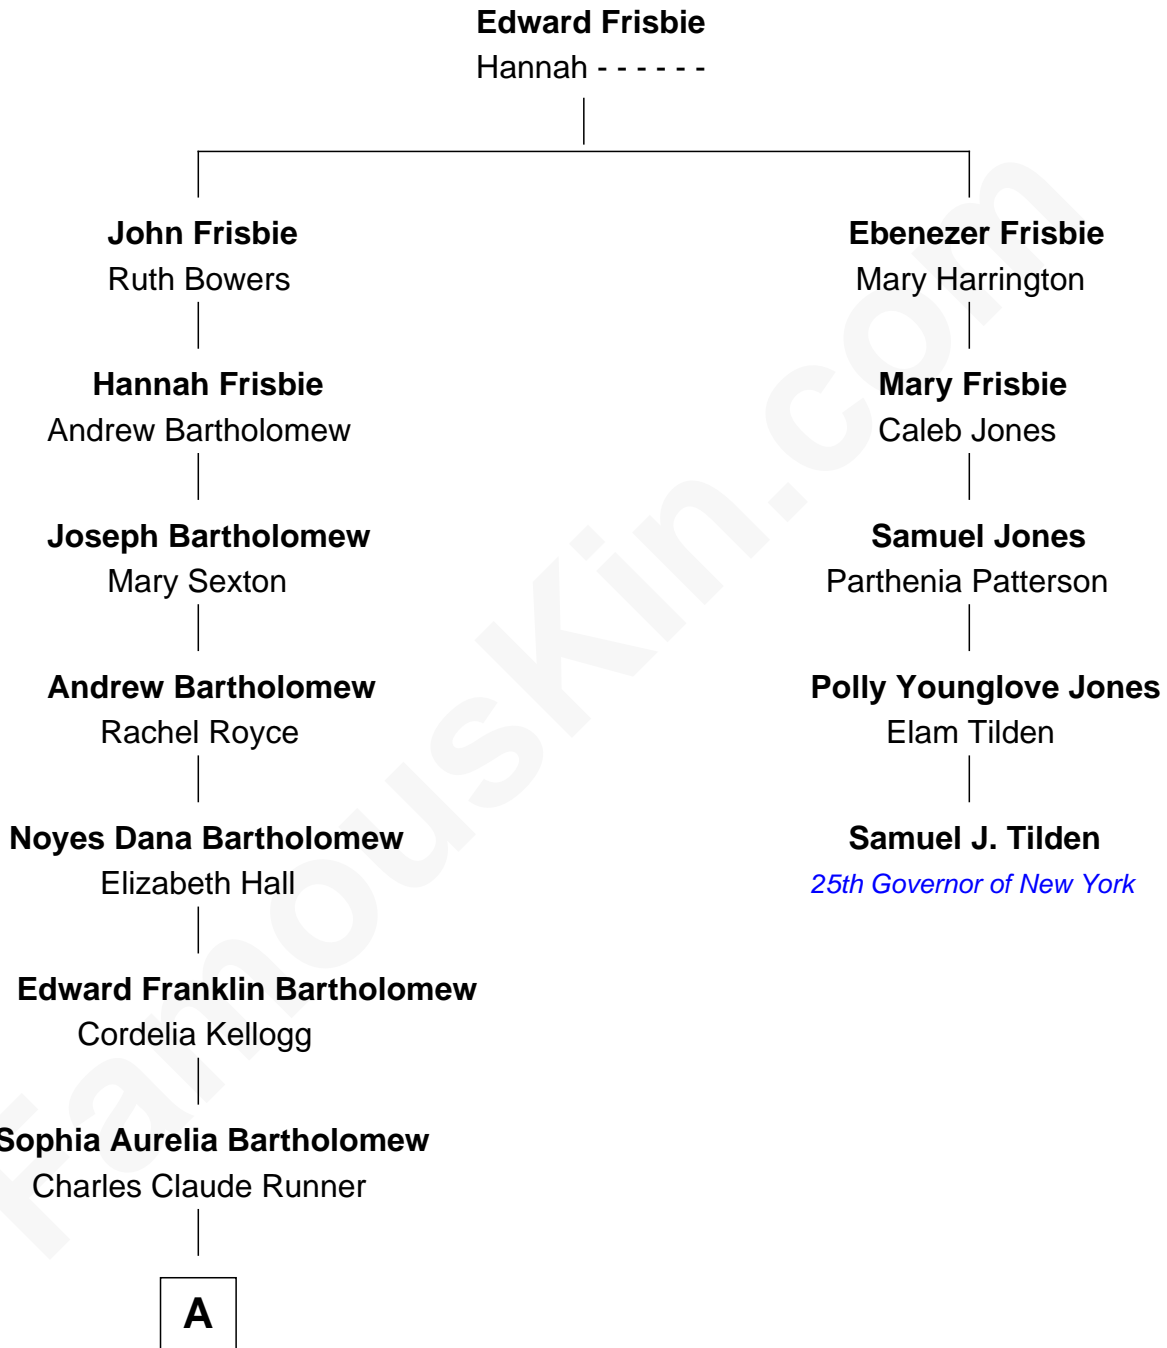

FamousKin.com Relationship Chart of

Clint Eastwood

TV & Film Actor and Director

4th cousin 5 times removed of

Samuel J. Tilden

25th Governor of New York

A

—
Waldo Errol Runner
Virginia May McClanahan

—
Margaret Ruth Runner
Clinton Eastwood

—
Clint Eastwood
TV & Film Actor and Director

FamousKin.com