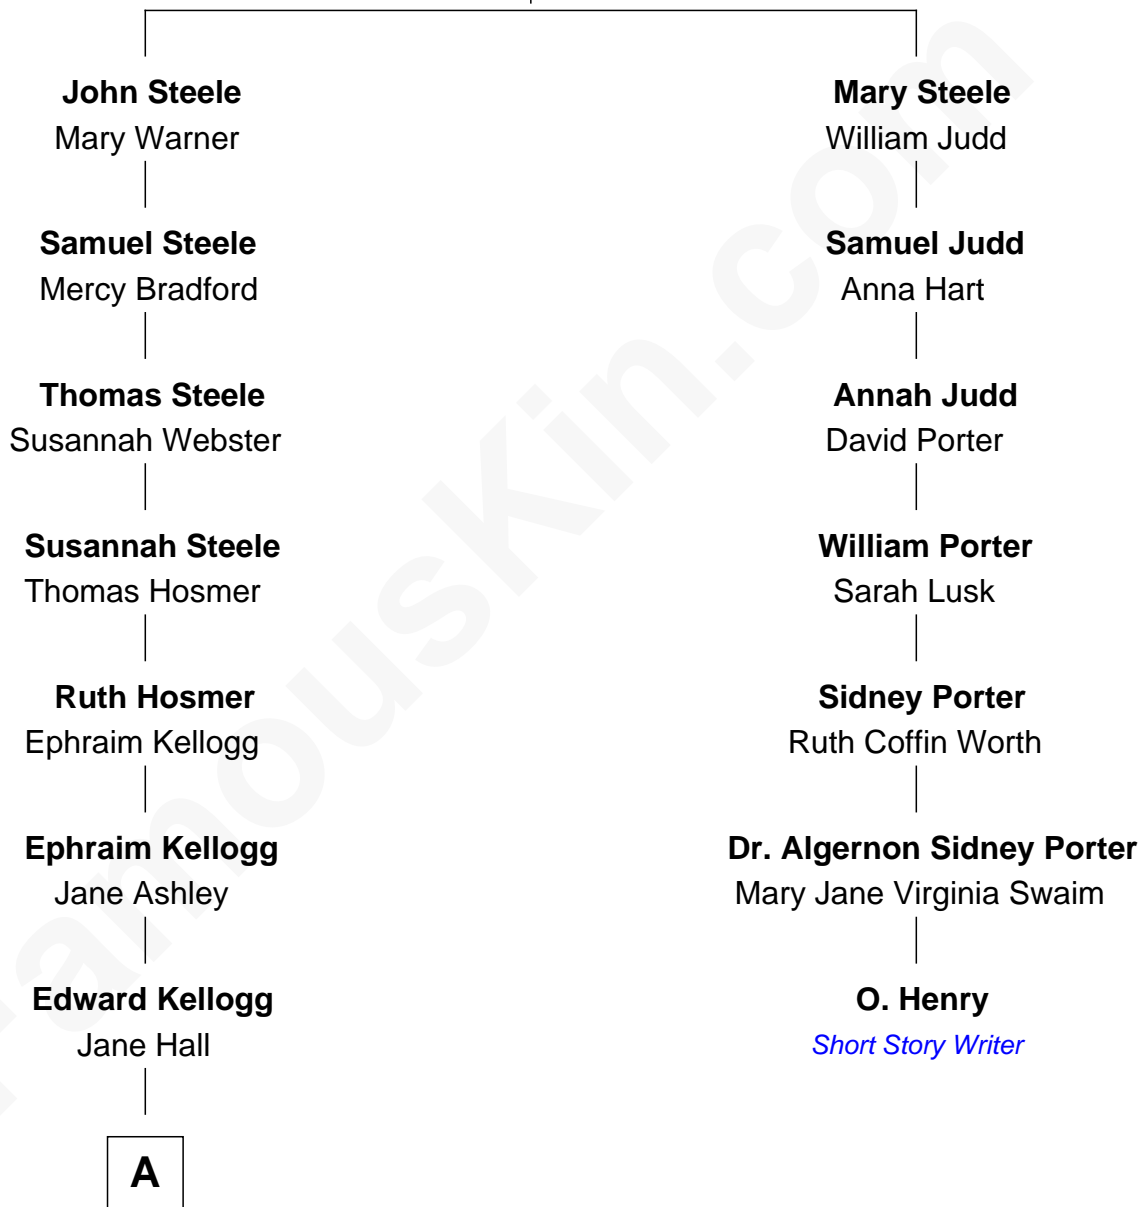

# FamousKin.com Relationship Chart of

**Clint Eastwood**

*TV & Film Actor and Director*

6th cousin 5 times removed of

**O. Henry**

*Short Story Writer*

**John Steele**  
Rachel Talcott

**A**

—  
**Cordelia Kellogg**  
Edward Franklin Bartholomew

—  
**Sophia Aurelia Bartholomew**  
Charles Claude Runner

—  
**Waldo Errol Runner**  
Virginia May McClanahan

—  
**Margaret Ruth Runner**  
Clinton Eastwood