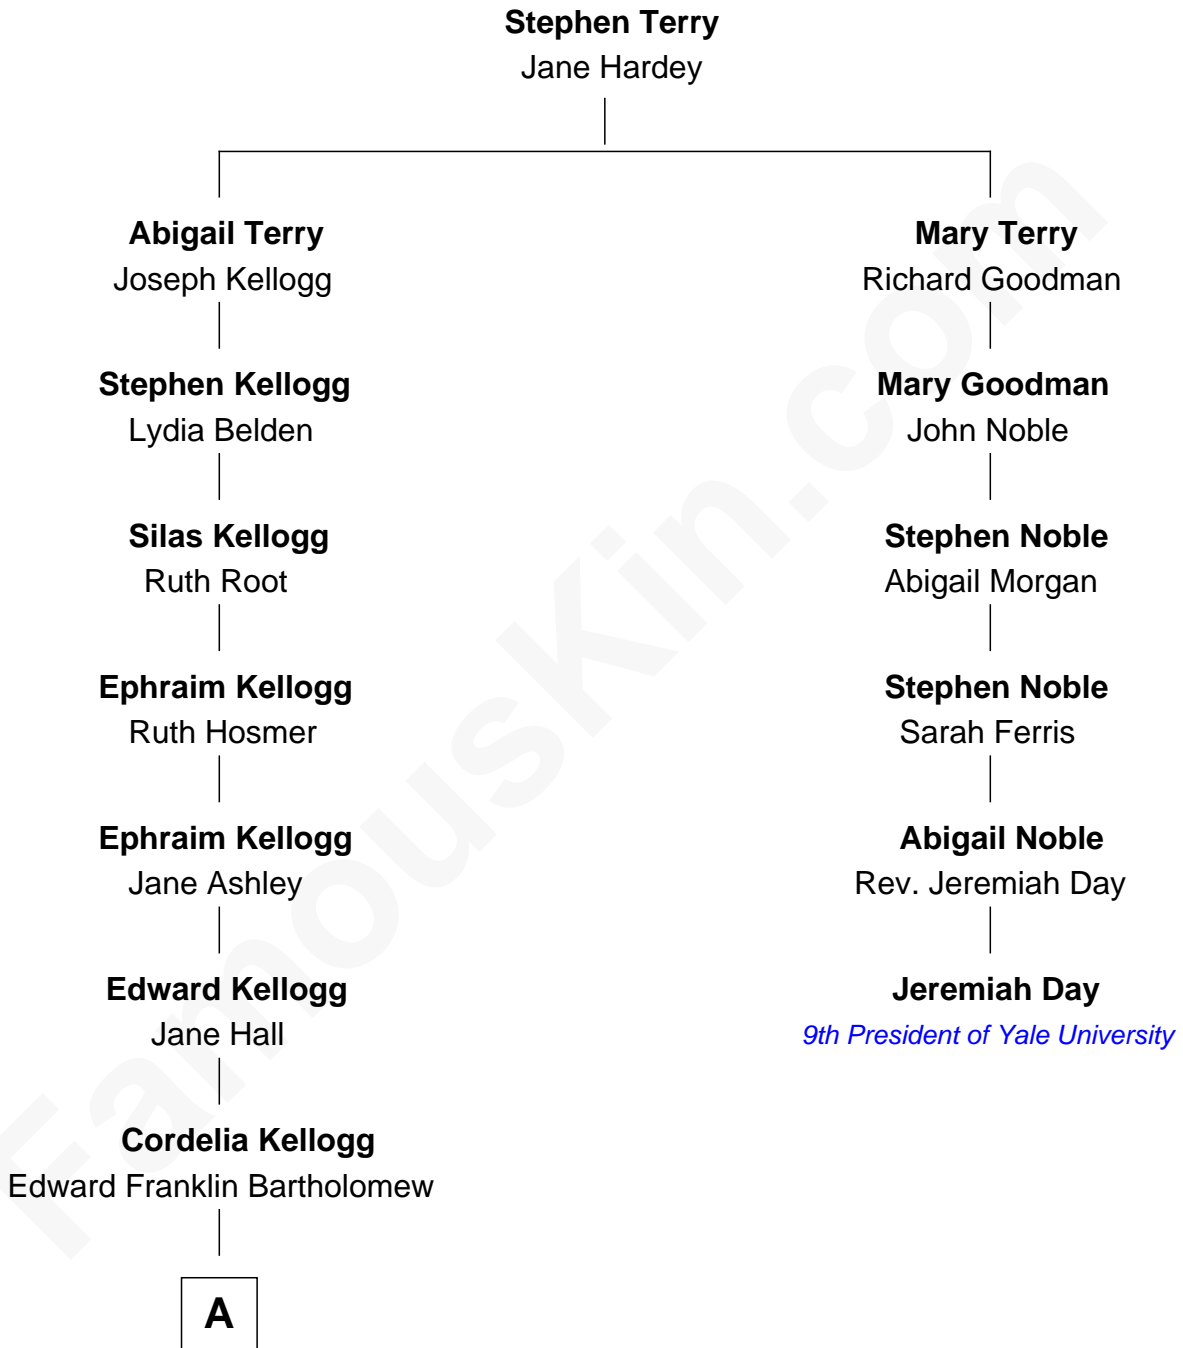

FamousKin.com

Relationship Chart of

Clint Eastwood

TV & Film Actor and Director

5th cousin 5 times removed of

Jeremiah Day

9th President of Yale University

A

—
Sophia Aurelia Bartholomew

Charles Claude Runner

—
Waldo Errol Runner

Virginia May McClanahan

—
Margaret Ruth Runner

Clinton Eastwood

—
Clint Eastwood

TV & Film Actor and Director