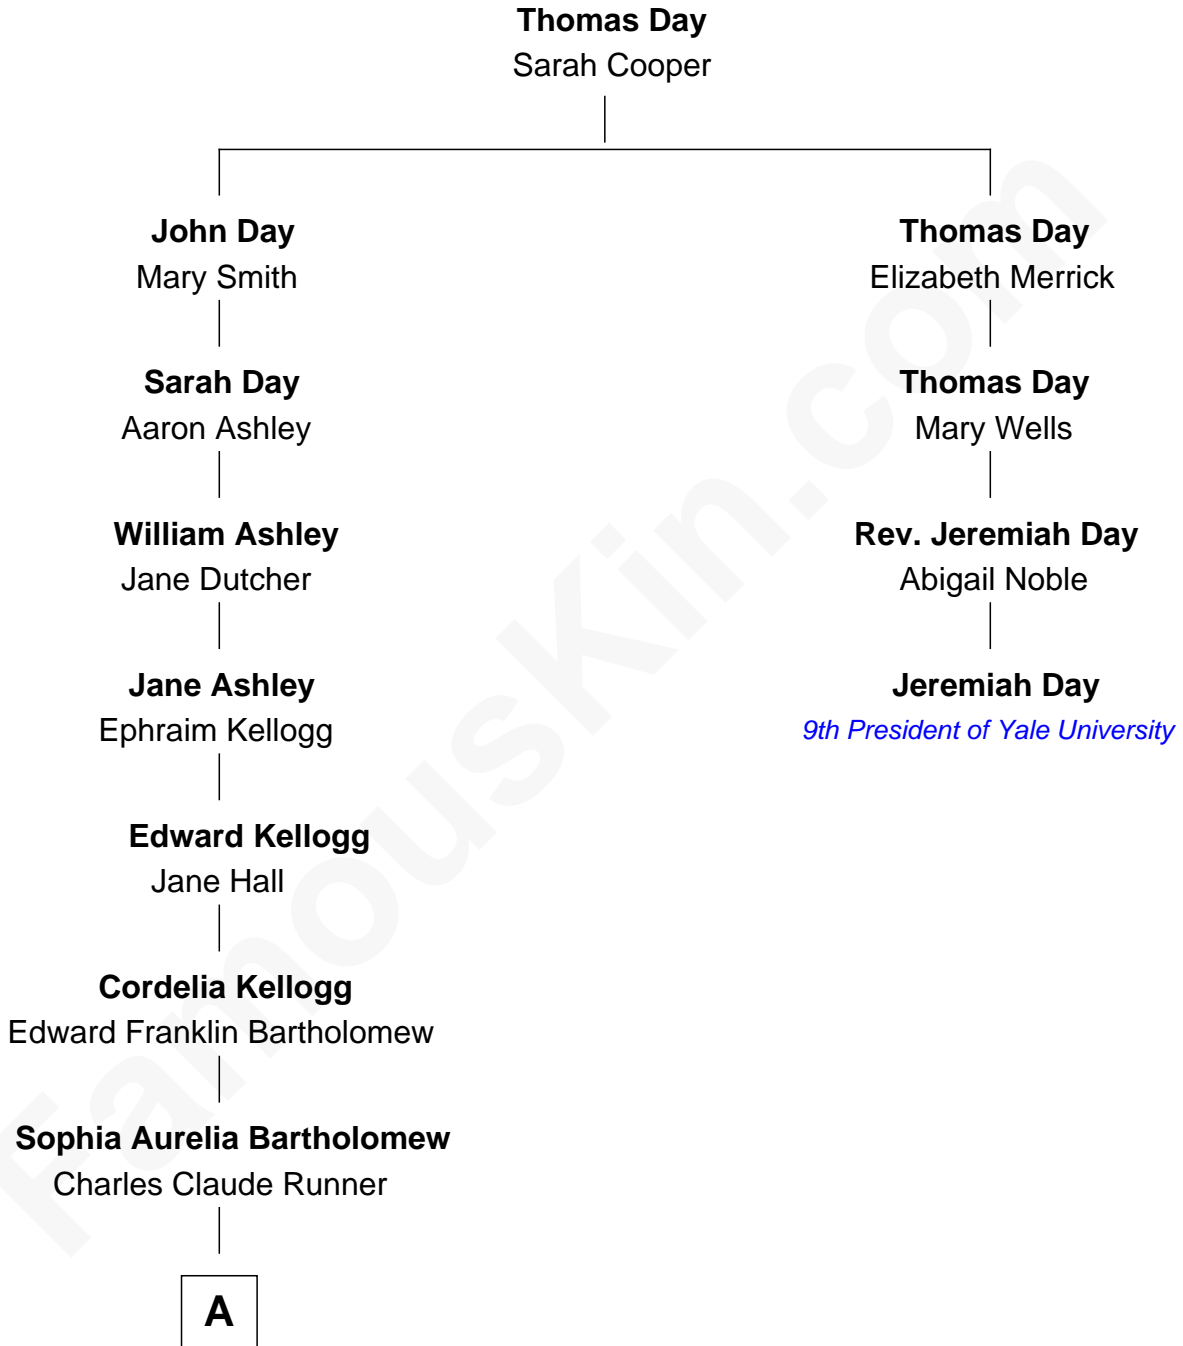

FamousKin.com

Relationship Chart of

Clint Eastwood

TV & Film Actor and Director

3rd cousin 6 times removed of

Jeremiah Day

9th President of Yale University

A

—
Waldo Errol Runner
Virginia May McClanahan

—
Margaret Ruth Runner
Clinton Eastwood

—
Clint Eastwood
TV & Film Actor and Director

FamousKin.com