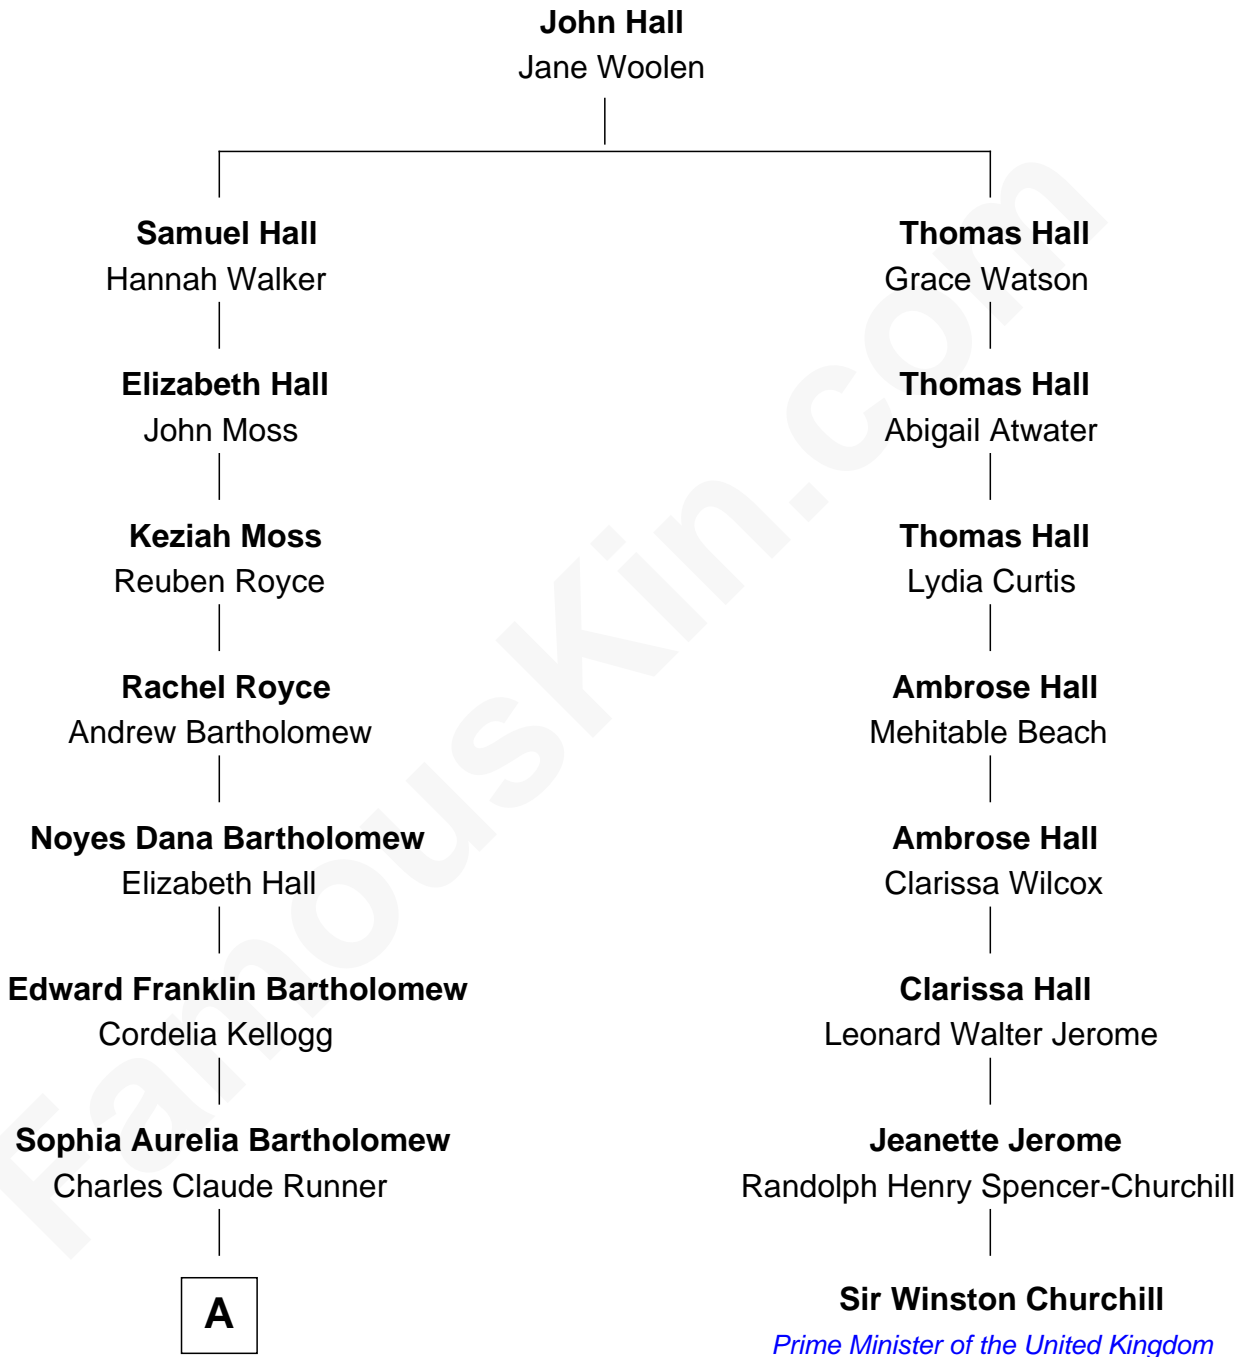

FamousKin.com

Relationship Chart of

Clint Eastwood

TV & Film Actor and Director

7th cousin 2 times removed of

Sir Winston Churchill

Prime Minister of the United Kingdom

A

—
Waldo Errol Runner
Virginia May McClanahan

—
Margaret Ruth Runner
Clinton Eastwood

—
Clint Eastwood
TV & Film Actor and Director

FamousKin.com