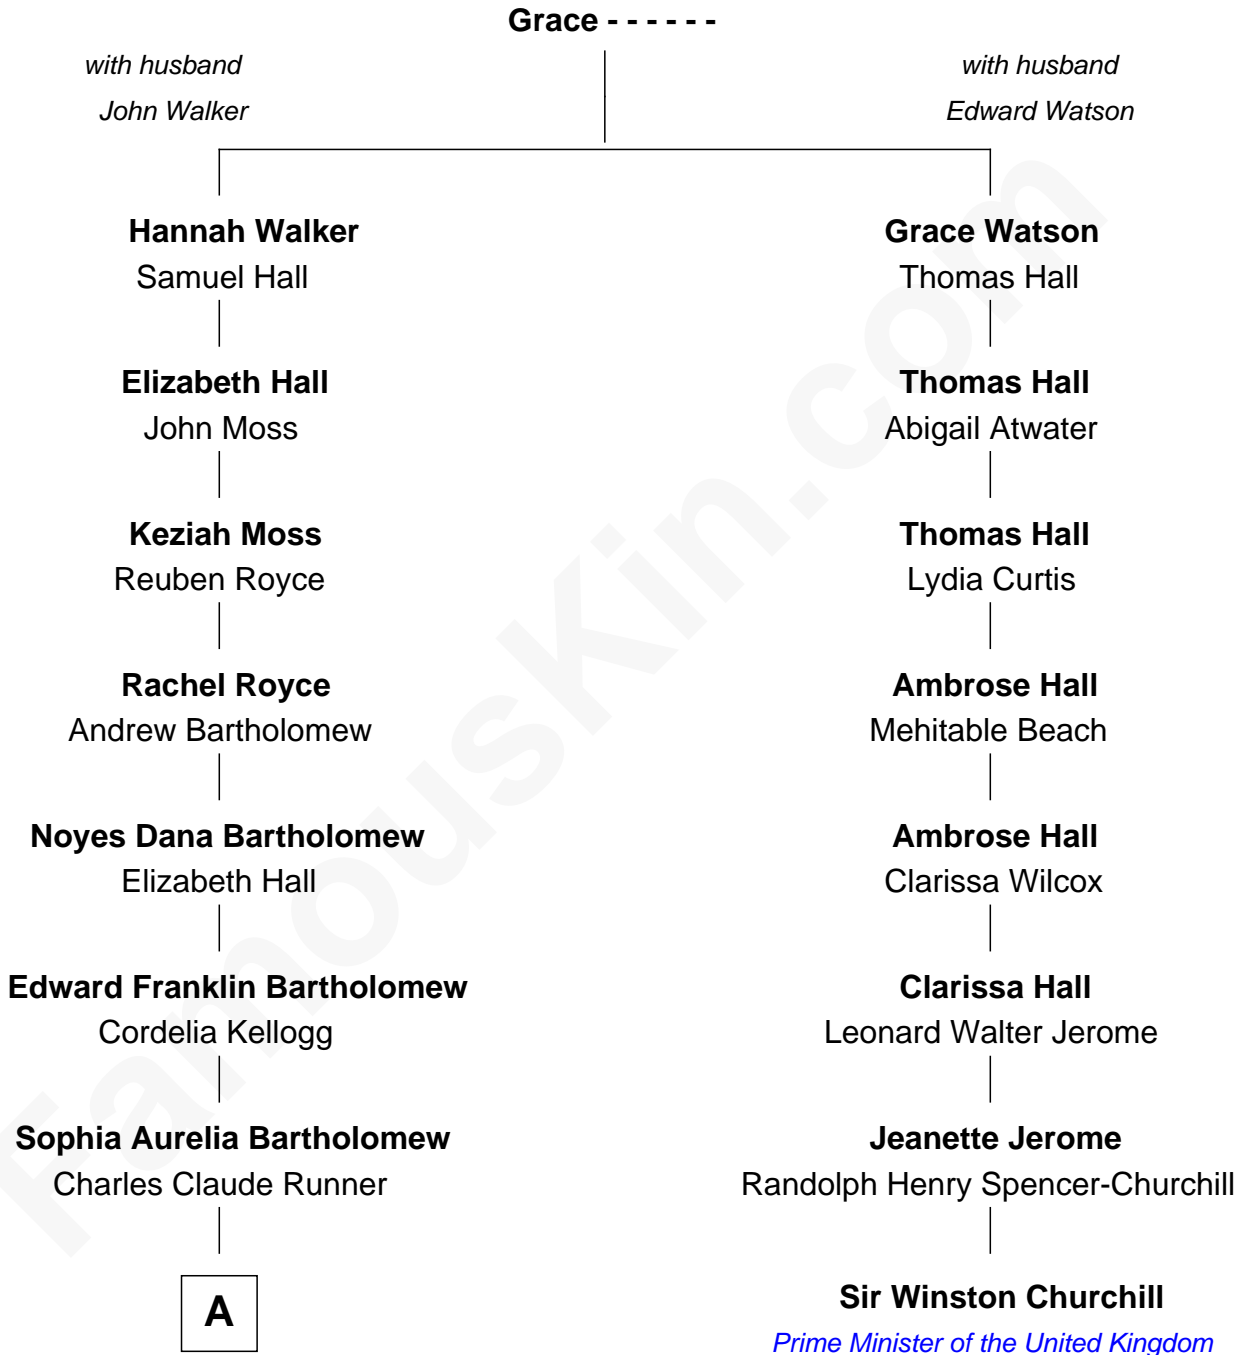

FamousKin.com Relationship Chart of

Clint Eastwood

TV & Film Actor and Director

7th cousin 2 times removed of

Sir Winston Churchill

Prime Minister of the United Kingdom

A

—
Waldo Errol Runner
Virginia May McClanahan

—
Margaret Ruth Runner
Clinton Eastwood

—
Clint Eastwood
TV & Film Actor and Director

FamousKin.com