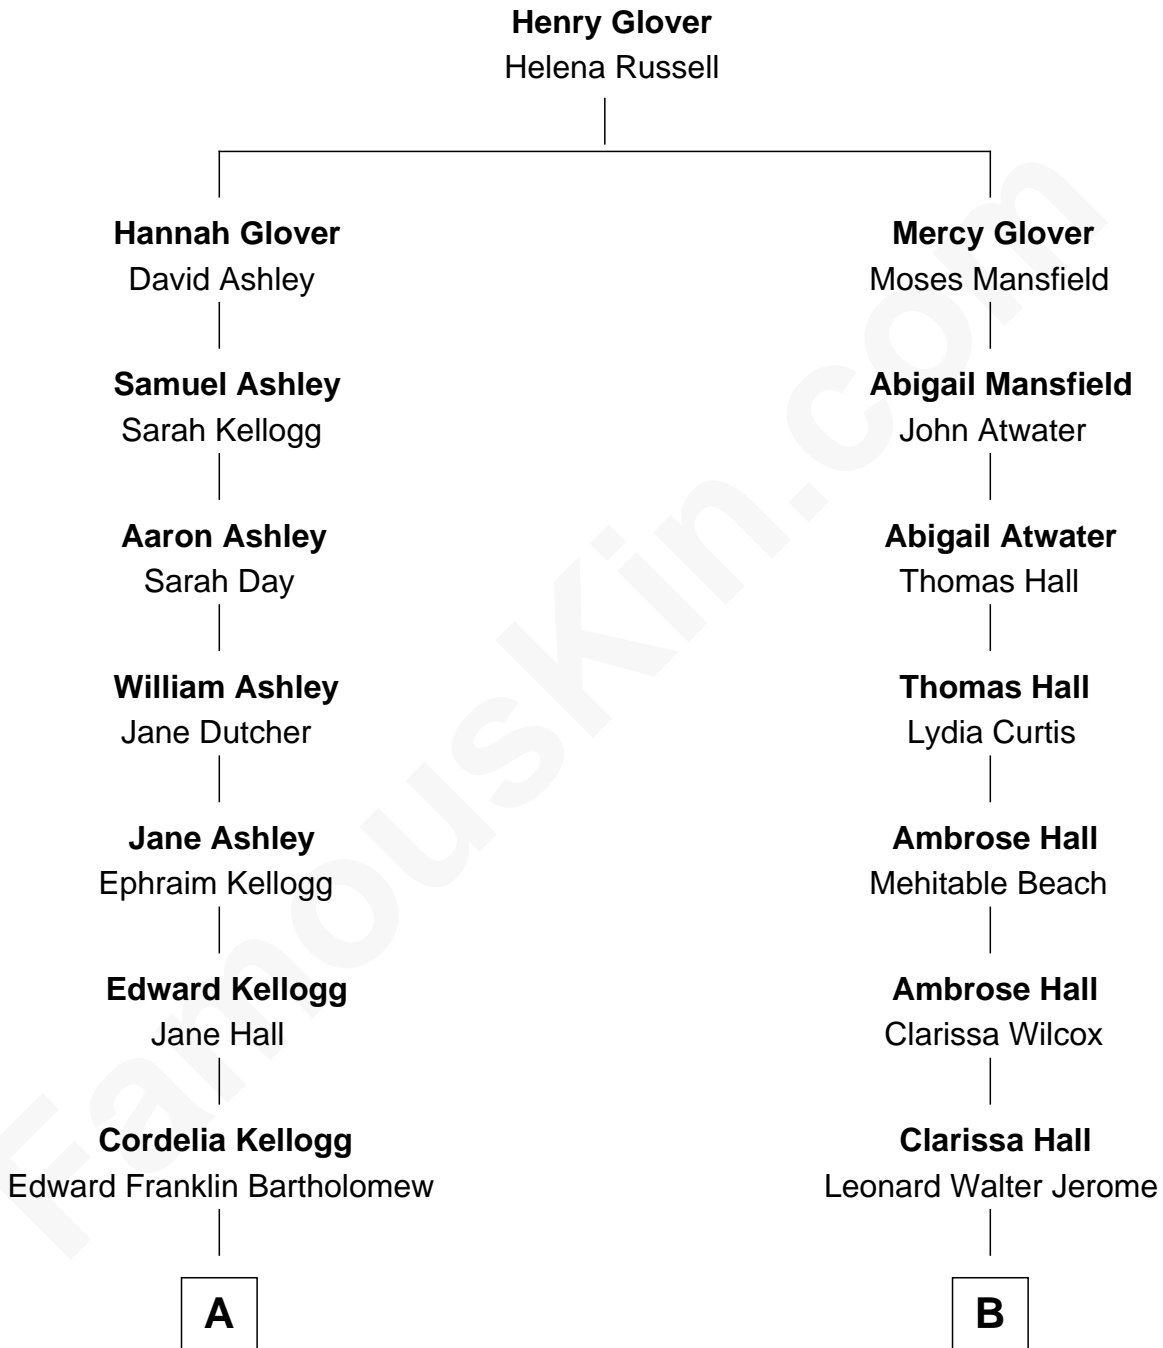

FamousKin.com Relationship Chart of

Clint Eastwood

TV & Film Actor and Director

8th cousin 2 times removed of

Sir Winston Churchill

Prime Minister of the United Kingdom

A

Sophia Aurelia Bartholomew

Charles Claude Runner

Waldo Errol Runner

Virginia May McClanahan

Margaret Ruth Runner

Clinton Eastwood

Clint Eastwood

TV & Film Actor and Director

B

Jeanette Jerome

Randolph Henry Spencer-Churchill

Sir Winston Churchill

Prime Minister of the United Kingdom

FamousKin.com