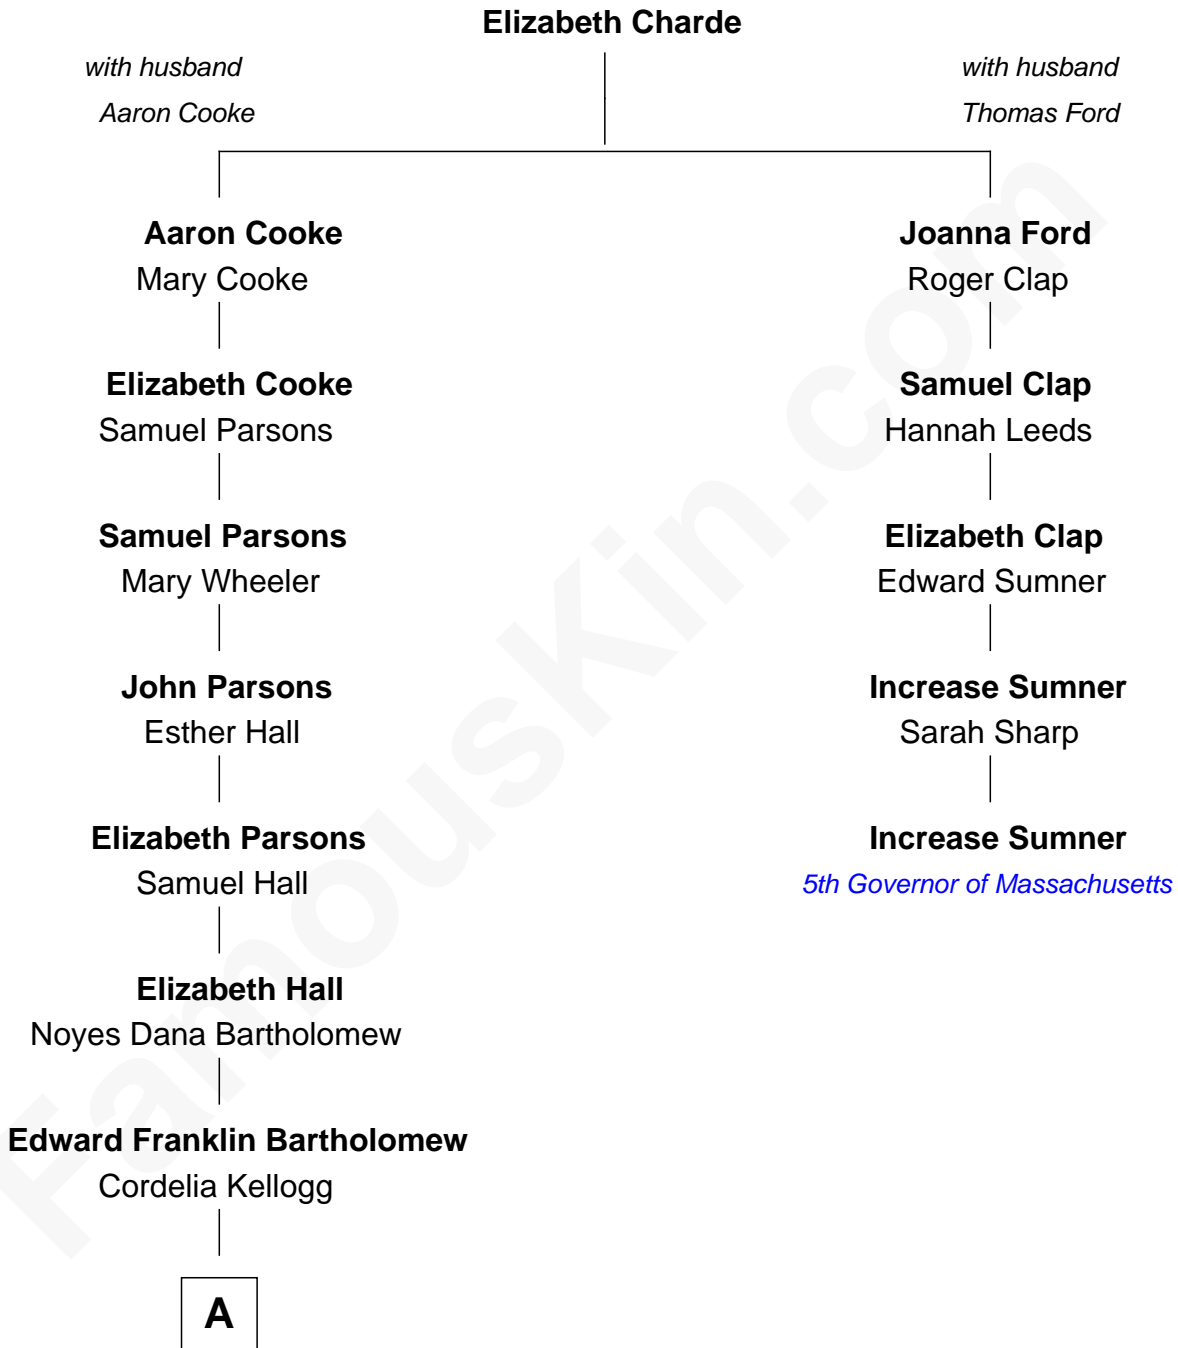

FamousKin.com

Relationship Chart of

Clint Eastwood

TV & Film Actor and Director

4th cousin 6 times removed of

Increase Sumner

5th Governor of Massachusetts

A

—
Sophia Aurelia Bartholomew

Charles Claude Runner

—
Waldo Errol Runner

Virginia May McClanahan

—
Margaret Ruth Runner

Clinton Eastwood

—
Clint Eastwood

TV & Film Actor and Director