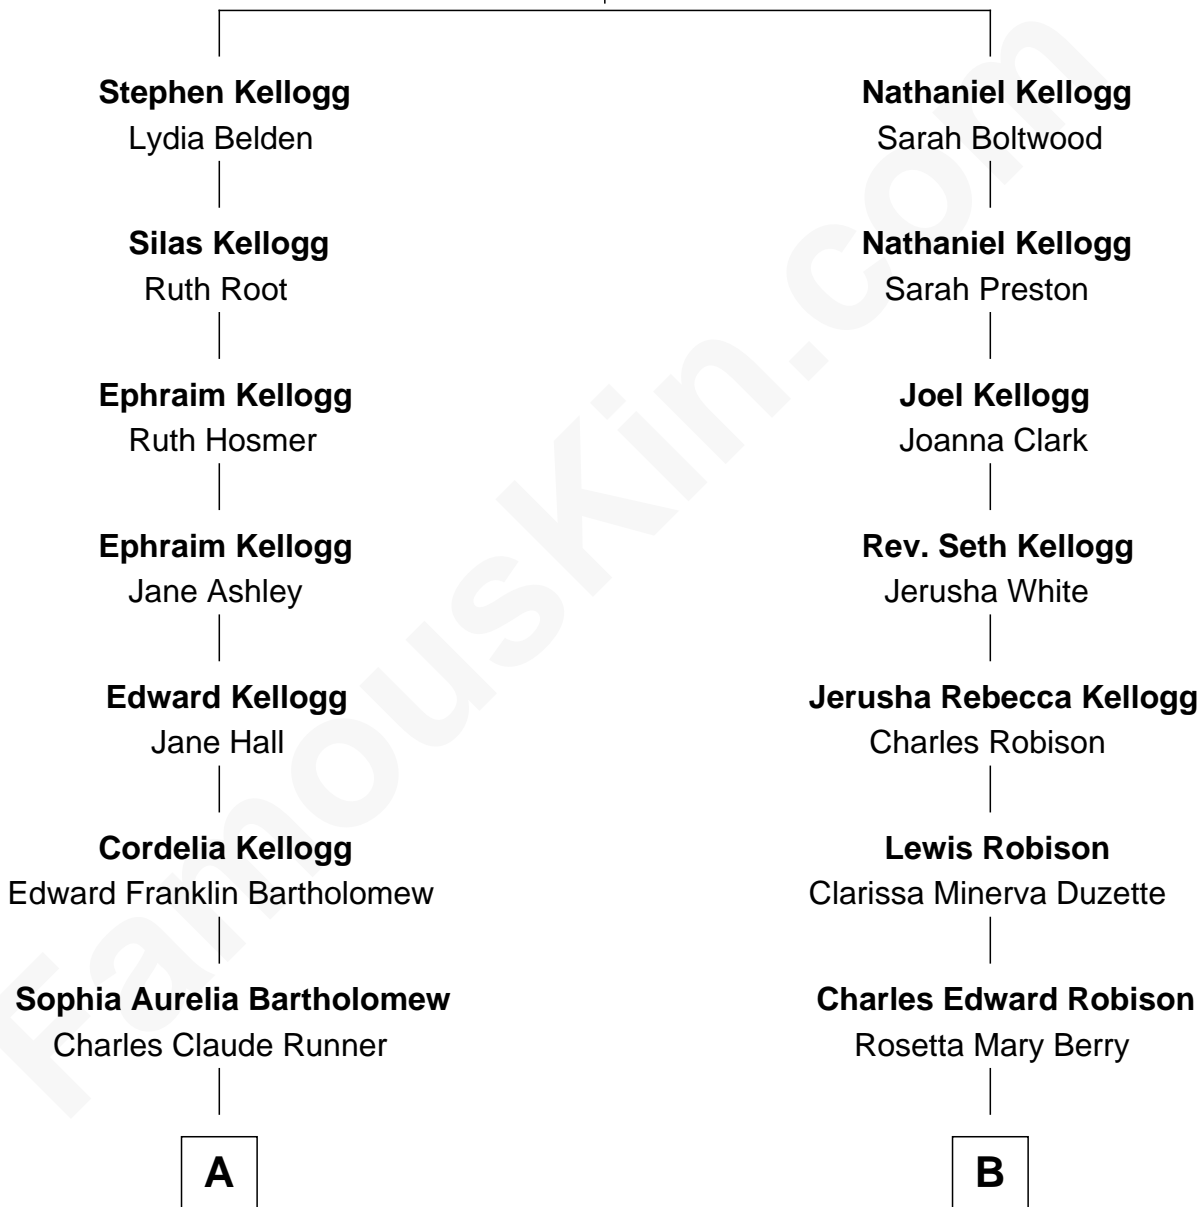

FamousKin.com Relationship Chart of

Clint Eastwood

TV & Film Actor and Director

9th cousin of

Mitt Romney

70th Governor of Massachusetts

Joseph Kellogg

Abigail Terry

A

Waldo Errol Runner
Virginia May McClanahan

Margaret Ruth Runner
Clinton Eastwood

Clint Eastwood
TV & Film Actor and Director

B

Alma Luella Robison
Harold Arundel LaFount

Lenore Emily LaFount
George Wilcken Romney

Mitt Romney
70th Governor of Massachusetts

FamousKin.com