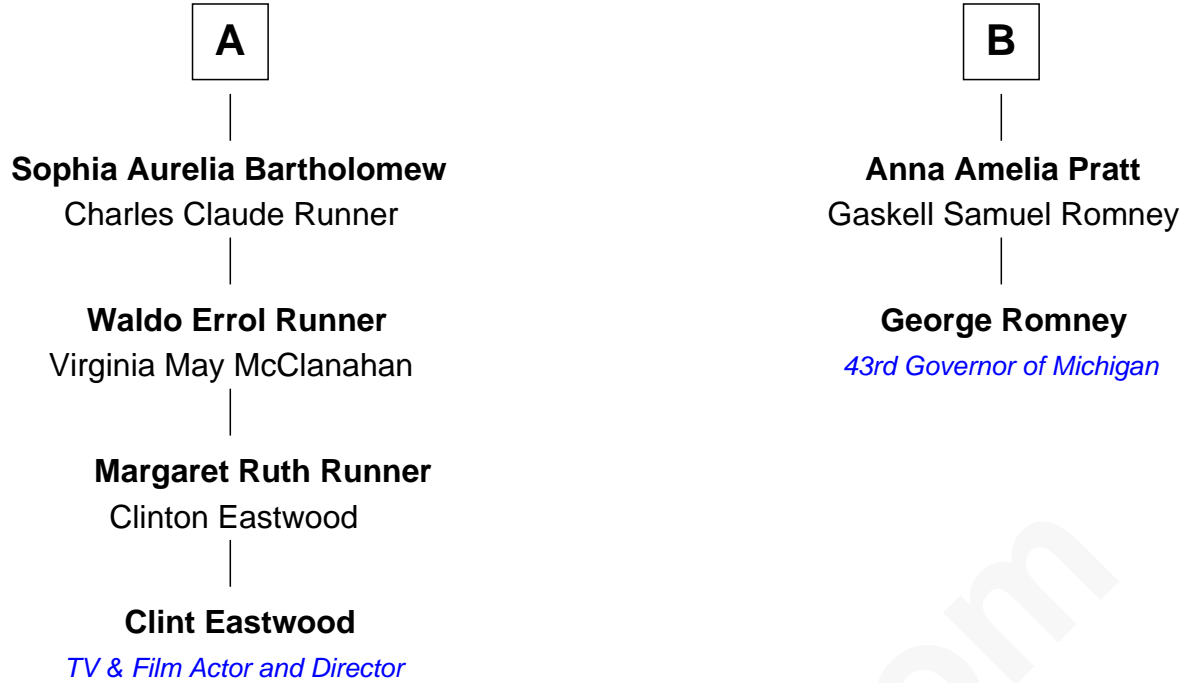

FamousKin.com

Relationship Chart of

Clint Eastwood

TV & Film Actor and Director

8th cousin 2 times removed of

George Romney

43rd Governor of Michigan

Richard Sperry

A

Nathaniel Sperry
Sarah Dickerman

Nathaniel Sperry
Sarah Wilmot

Sarah Sperry
Ebenezer Tolles

Jemima Tolles
Obadiah Pratt

Jared Pratt
Charity Dickinson

Parley Parker Pratt
Mary Woods

Helaman Pratt
Anna Johanna Dorothy Wilcken

B

FamousKin.com