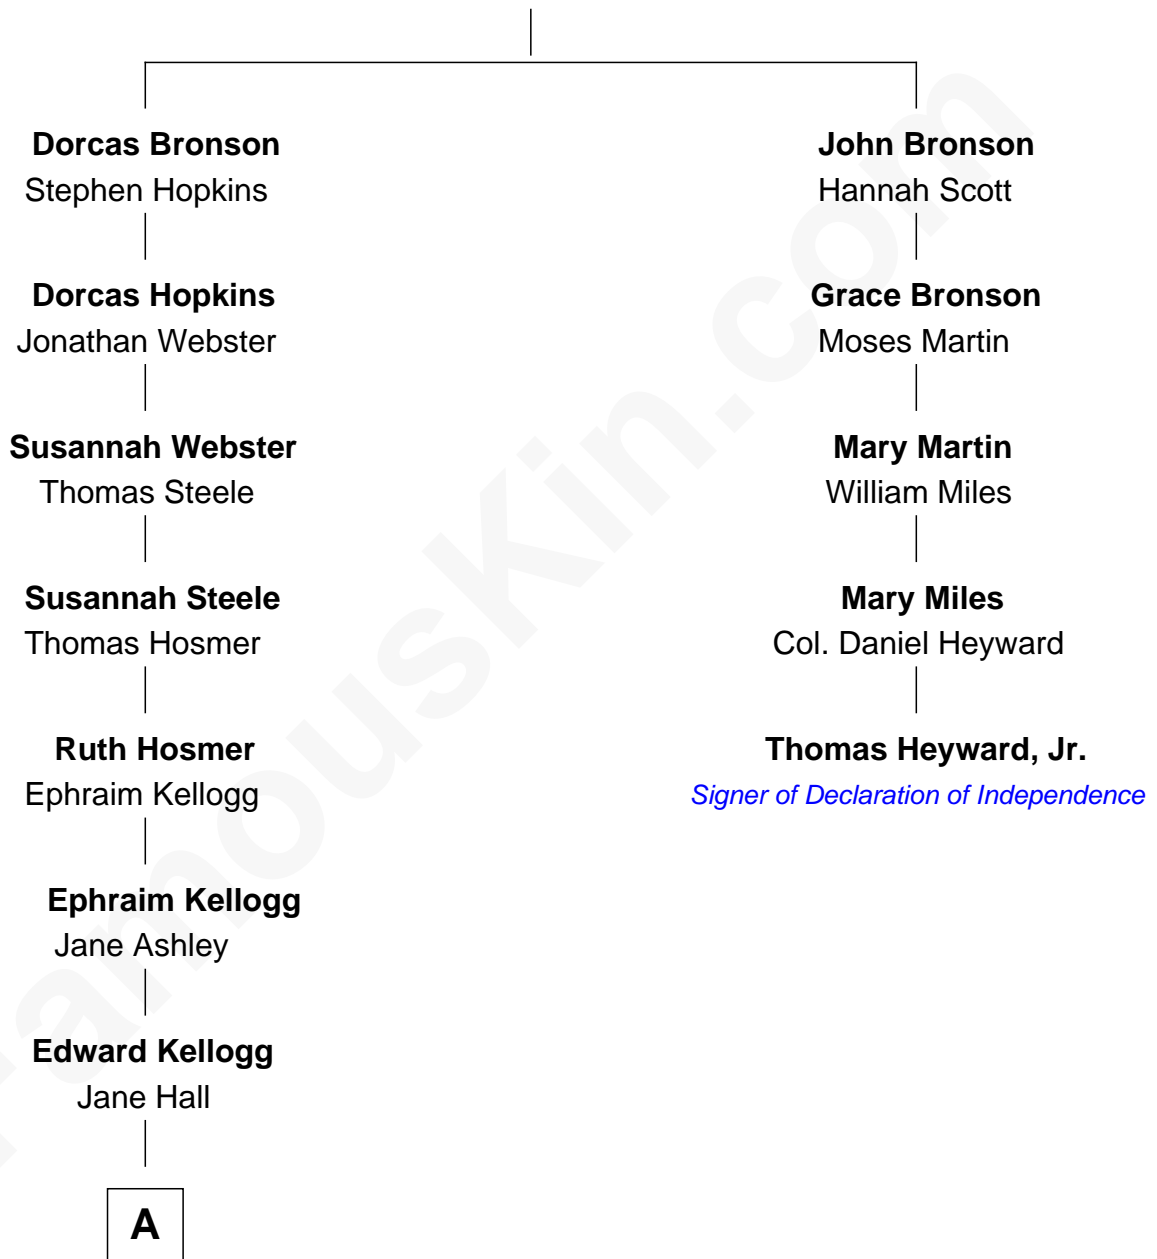

## Relationship Chart of

### Clint Eastwood

TV & Film Actor and Director

4th cousin 7 times removed of

### Thomas Heyward, Jr.

Signer of the Declaration of Independence

**John Bronson**  
Frances Hills

**A**

—  
**Cordelia Kellogg**  
Edward Franklin Bartholomew

—  
**Sophia Aurelia Bartholomew**  
Charles Claude Runner

—  
**Waldo Errol Runner**  
Virginia May McClanahan

—  
**Margaret Ruth Runner**  
Clinton Eastwood

—  
**Clint Eastwood**  
*TV & Film Actor and Director*

FamousKin.com